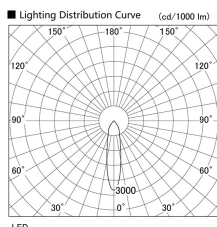

Item no. DD098-2520DW8527

Series Name: Φ 150 Spark

Dark Mirror Reflector

Installation	Recessed mount
Type	
Fixture wattage	23W
Beam angle	23 deg
Color Temp.	2700K
CRI	Ra>85
Luminous	2061 lm
Body	Die-cast aluminum alloy
Body finish	N/A
Trim finish	White
Reflector finish	Dark Mirror
IP Rate	IP20
Light source	COB module
Input Voltage	AC220~240V
Dimming Type	Non-Dimmable
Certificate	CE, CCC
Cut Hole	150mm

Height (Weight)	
65.3W	152 (1.5kg)
48.5W	152 (1.5kg)
44.3W	132 (1.3kg)
33.8W	132 (1.3kg)
30.3W	132 (1.3kg)
23.0W	102 (1.0kg)