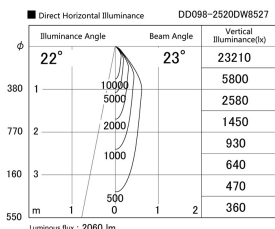

Item no. DD098-2520DW8527

Series Name: Φ 150 Spark

Dark Mirror Reflector

Installation	Recessed mount
Type	
Fixture wattage	23W
Beam angle	23 deg
Color Temp.	2700K
CRI	Ra>85
Luminous	2061 lm
Body	Die-cast aluminum alloy
Body finish	N/A
Trim finish	White
Reflector finish	Dark Mirror
IP Rate	IP20
Light source	COB module
Input Voltage	AC220~240V
Dimming Type	Non-Dimmable
Certificate	CE, CCC
Cut Hole	150mm

Height (Weight)	
65.3W	152 (1.5kg)
48.5W	152 (1.5kg)
44.3W	132 (1.3kg)
33.8W	132 (1.3kg)
30.3W	132 (1.3kg)
23.0W	102 (1.0kg)