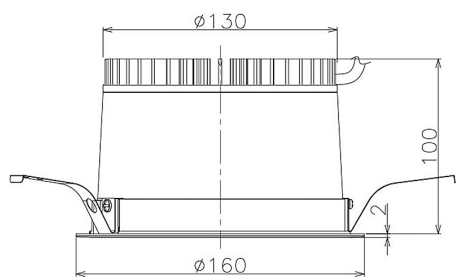

Item no. DD098-2520DW8527

Series Name: Φ 150 Spark

Dark Mirror Reflector

Installation	Recessed mount
Type	
Fixture wattage	23W
Beam angle	23 deg
Color Temp.	2700K
CRI	Ra>85
Luminous	2061 lm
Body	Die-cast aluminum alloy
Body finish	N/A
Trim finish	White
Reflector finish	Dark Mirror
IP Rate	IP20
Light source	COB module
Input Voltage	AC220~240V
Dimming Type	Non-Dimmable
Certificate	CE, CCC
Cut Hole	150mm

Height (Weight)	
65.3W	152 (1.5kg)
48.5W	152 (1.5kg)
44.3W	132 (1.3kg)
33.8W	132 (1.3kg)
30.3W	132 (1.3kg)
23.0W	102 (1.0kg)