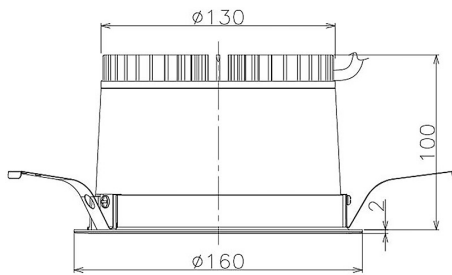

Item no. DD098-2520DW8535

Series Name: Φ 150 Spark

Dark Mirror Reflector

Installation	Recessed mount
Type	Φ 150 Spark
Fixture wattage	23W
Beam angle	23 deg
Color Temp.	3500K
CRI	Ra>85
Luminous	2190 lm
Body	Die-cast aluminum alloy
Body finish	N/A
Trim finish	White
Reflector finish	Dark Mirror
IP Rate	IP20
Light source	COB module
Input Voltage	AC220~240V
Dimming Type	Non-Dimmable
Certificate	CE, CCC
Cut Hole	150mm

Height (Weight)	
65.3W	152 (1.5kg)
48.5W	152 (1.5kg)
44.3W	132 (1.3kg)
33.8W	132 (1.3kg)
30.3W	132 (1.3kg)
23.0W	102 (1.0kg)