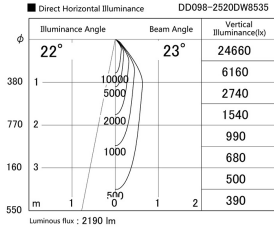

Item no. DD098-2520DW8535

Series Name: Φ 150 Spark

Dark Mirror Reflector

Installation	Recessed mount
Type	Φ 150 Spark
Fixture wattage	23W
Beam angle	23 deg
Color Temp.	3500K
CRI	Ra>85
Luminous	2190 lm
Body	Die-cast aluminum alloy
Body finish	N/A
Trim finish	White
Reflector finish	Dark Mirror
IP Rate	IP20
Light source	COB module
Input Voltage	AC220~240V
Dimming Type	Non-Dimmable
Certificate	CE, CCC
Cut Hole	150mm

Height (Weight)	
65.3W	152 (1.5kg)
48.5W	152 (1.5kg)
44.3W	132 (1.3kg)
33.8W	132 (1.3kg)
30.3W	132 (1.3kg)
23.0W	102 (1.0kg)