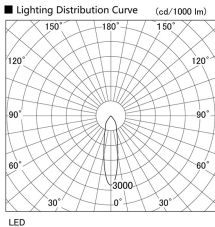

Item no. DD098-2520DW8535

Series Name: Φ 150 Spark

Dark Mirror Reflector

Installation	Recessed mount
Type	Φ 150 Spark
Fixture wattage	23W
Beam angle	23 deg
Color Temp.	3500K
CRI	Ra>85
Luminous	2190 lm
Body	Die-cast aluminum alloy
Body finish	N/A
Trim finish	White
Reflector finish	Dark Mirror
IP Rate	IP20
Light source	COB module
Input Voltage	AC220~240V
Dimming Type	Non-Dimmable
Certificate	CE, CCC
Cut Hole	150mm

Height (Weight)	
65.3W	152 (1.5kg)
48.5W	152 (1.5kg)
44.3W	132 (1.3kg)
33.8W	132 (1.3kg)
30.3W	132 (1.3kg)
23.0W	102 (1.0kg)