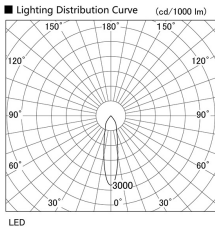

Item no. DD098-2520DW8540

Series Name: Φ 150 Spark

Dark Mirror Reflector

Installation	Recessed mount
Type	
Fixture wattage	23W
Beam angle	23 deg
Color Temp.	4000K
CRI	Ra>85
Luminous	2211 lm
Body	Die-cast aluminum alloy
Body finish	N/A
Trim finish	White
Reflector finish	Dark Mirror
IP Rate	IP20
Light source	COB module
Input Voltage	AC220~240V
Dimming Type	Non-Dimmable
Certificate	CE, CCC
Cut Hole	150mm

Height (Weight)	
65.3W	152 (1.5kg)
48.5W	152 (1.5kg)
44.3W	132 (1.3kg)
33.8W	132 (1.3kg)
30.3W	132 (1.3kg)
23.0W	102 (1.0kg)