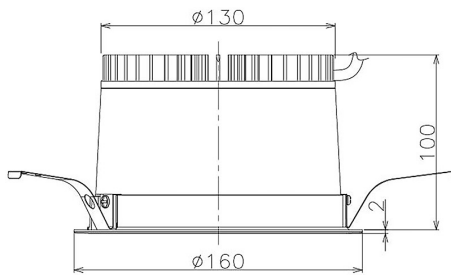

Item no. DD098-2520DW8540

Series Name: Φ 150 Spark

Dark Mirror Reflector

Installation	Recessed mount
Type	
Fixture wattage	23W
Beam angle	23 deg
Color Temp.	4000K
CRI	Ra>85
Luminous	2211 lm
Body	Die-cast aluminum alloy
Body finish	N/A
Trim finish	White
Reflector finish	Dark Mirror
IP Rate	IP20
Light source	COB module
Input Voltage	AC220~240V
Dimming Type	Non-Dimmable
Certificate	CE, CCC
Cut Hole	150mm

Height (Weight)	
65.3W	152 (1.5kg)
48.5W	152 (1.5kg)
44.3W	132 (1.3kg)
33.8W	132 (1.3kg)
30.3W	132 (1.3kg)
23.0W	102 (1.0kg)