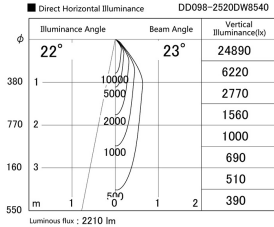

Item no. DD098-2520DW8540

Series Name: Φ 150 Spark

Dark Mirror Reflector

Installation	Recessed mount
Type	
Fixture wattage	23W
Beam angle	23 deg
Color Temp.	4000K
CRI	Ra>85
Luminous	2211 lm
Body	Die-cast aluminum alloy
Body finish	N/A
Trim finish	White
Reflector finish	Dark Mirror
IP Rate	IP20
Light source	COB module
Input Voltage	AC220~240V
Dimming Type	Non-Dimmable
Certificate	CE, CCC
Cut Hole	150mm

Height (Weight)	
65.3W	152 (1.5kg)
48.5W	152 (1.5kg)
44.3W	132 (1.3kg)
33.8W	132 (1.3kg)
30.3W	132 (1.3kg)
23.0W	102 (1.0kg)