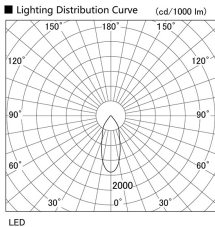

Item no. DD098-2520WW8527

Series Name: Φ 150 Spark

White Reflector

Installation	Recessed mount
Type	Φ 150 Spark
Fixture wattage	23W
Beam angle	38 deg
Color Temp.	2700K
CRI	Ra>85
Luminous	2077 lm
Body	Die-cast aluminum alloy
Body finish	N/A
Trim finish	White
Reflector finish	White
IP Rate	IP20
Light source	COB module
Input Voltage	AC220~240V
Dimming Type	Non-Dimmable
Certificate	CE, CCC
Cut Hole	150mm

Height (Weight)	
65.3W	152 (1.5kg)
48.5W	152 (1.5kg)
44.3W	132 (1.3kg)
33.8W	132 (1.3kg)
30.3W	132 (1.3kg)
23.0W	102 (1.0kg)