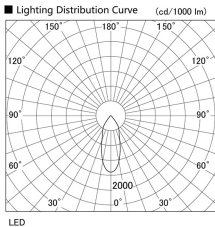

Item no. DD098-2520WW8527

Series Name: Φ 150 Spark

White Reflector

Installation	Recessed mount
Type	
Fixture wattage	23W
Beam angle	38 deg
Color Temp.	2700K
CRI	Ra>85
Luminous	2077 lm
Body	Die-cast aluminum alloy
Body finish	N/A
Trim finish	White
Reflector finish	White
IP Rate	IP20
Light source	COB module
Input Voltage	AC220~240V
Dimming Type	Non-Dimmable
Certificate	CE, CCC
Cut Hole	150mm

Height (Weight)	
65.3W	152 (1.5kg)
48.5W	152 (1.5kg)
44.3W	132 (1.3kg)
33.8W	132 (1.3kg)
30.3W	132 (1.3kg)
23.0W	102 (1.0kg)