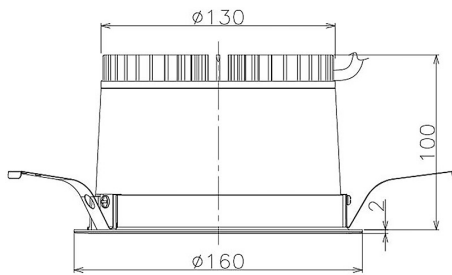

Item no. DD098-2520WW8527

Series Name: Φ 150 Spark

White Reflector

Installation	Recessed mount
Type	Φ 150 Spark
Fixture wattage	23W
Beam angle	38 deg
Color Temp.	2700K
CRI	Ra>85
Luminous	2077 lm
Body	Die-cast aluminum alloy
Body finish	N/A
Trim finish	White
Reflector finish	White
IP Rate	IP20
Light source	COB module
Input Voltage	AC220~240V
Dimming Type	Non-Dimmable
Certificate	CE, CCC
Cut Hole	150mm

Height (Weight)	
65.3W	152 (1.5kg)
48.5W	152 (1.5kg)
44.3W	132 (1.3kg)
33.8W	132 (1.3kg)
30.3W	132 (1.3kg)
23.0W	102 (1.0kg)