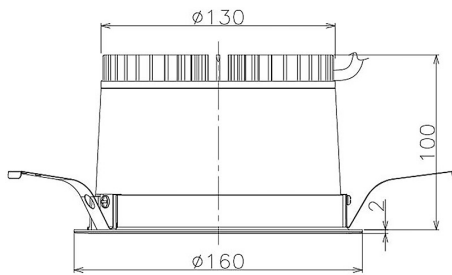

Item no. DD098-2520WW8527

Series Name: Φ 150 Spark

White Reflector

Installation	Recessed mount
Type	
Fixture wattage	23W
Beam angle	38 deg
Color Temp.	2700K
CRI	Ra>85
Luminous	2077 lm
Body	Die-cast aluminum alloy
Body finish	N/A
Trim finish	White
Reflector finish	White
IP Rate	IP20
Light source	COB module
Input Voltage	AC220~240V
Dimming Type	Non-Dimmable
Certificate	CE, CCC
Cut Hole	150mm

Height (Weight)	
65.3W	152 (1.5kg)
48.5W	152 (1.5kg)
44.3W	132 (1.3kg)
33.8W	132 (1.3kg)
30.3W	132 (1.3kg)
23.0W	102 (1.0kg)