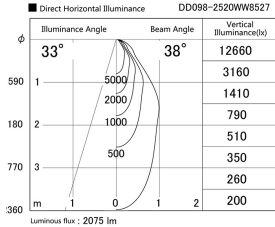

Item no. DD098-2520WW8527

Series Name: Φ 150 Spark

White Reflector

Installation	Recessed mount
Type	Φ 150 Spark
Fixture wattage	23W
Beam angle	38 deg
Color Temp.	2700K
CRI	Ra>85
Luminous	2077 lm
Body	Die-cast aluminum alloy
Body finish	N/A
Trim finish	White
Reflector finish	White
IP Rate	IP20
Light source	COB module
Input Voltage	AC220~240V
Dimming Type	Non-Dimmable
Certificate	CE, CCC
Cut Hole	150mm

Height (Weight)	
65.3W	152 (1.5kg)
48.5W	152 (1.5kg)
44.3W	132 (1.3kg)
33.8W	132 (1.3kg)
30.3W	132 (1.3kg)
23.0W	102 (1.0kg)