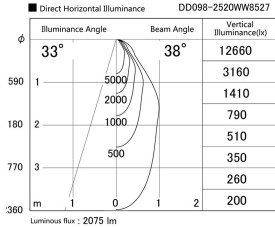

Item no. DD098-2520WW8527

Series Name: Φ 150 Spark

White Reflector

Installation	Recessed mount
Type	
Fixture wattage	23W
Beam angle	38 deg
Color Temp.	2700K
CRI	Ra>85
Luminous	2077 lm
Body	Die-cast aluminum alloy
Body finish	N/A
Trim finish	White
Reflector finish	White
IP Rate	IP20
Light source	COB module
Input Voltage	AC220~240V
Dimming Type	Non-Dimmable
Certificate	CE, CCC
Cut Hole	150mm

Height (Weight)	
65.3W	152 (1.5kg)
48.5W	152 (1.5kg)
44.3W	132 (1.3kg)
33.8W	132 (1.3kg)
30.3W	132 (1.3kg)
23.0W	102 (1.0kg)