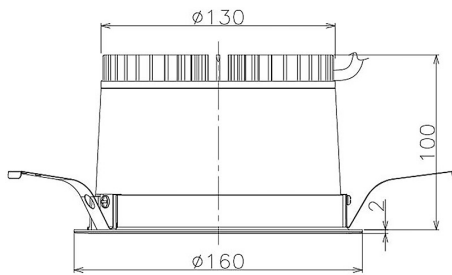

Item no. DD098-2520WW8530

Series Name: Φ 150 Spark

White Reflector

| | |
|------------------|-------------------------|
| Installation | Recessed mount |
| Type | |
| Fixture wattage | 23W |
| Beam angle | 38 deg |
| Color Temp. | 3000K |
| CRI | Ra>85 |
| Luminous | 2164 lm |
| Body | Die-cast aluminum alloy |
| Body finish | N/A |
| Trim finish | White |
| Reflector finish | White |
| IP Rate | IP20 |
| Light source | COB module |
| Input Voltage | AC220~240V |
| Dimming Type | Non-Dimmable |
| Certificate | CE, CCC |
| Cut Hole | 150mm |

| Height (Weight) | |
|-----------------|-------------|
| 65.3W | 152 (1.5kg) |
| 48.5W | 152 (1.5kg) |
| 44.3W | 132 (1.3kg) |
| 33.8W | 132 (1.3kg) |
| 30.3W | 132 (1.3kg) |
| 23.0W | 102 (1.0kg) |