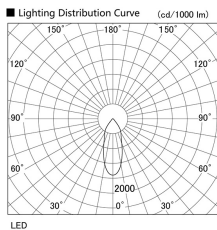

Item no. DD098-2520WW8530

Series Name: Φ 150 Spark

White Reflector

| | |
|------------------|-------------------------|
| Installation | Recessed mount |
| Type | |
| Fixture wattage | 23W |
| Beam angle | 38 deg |
| Color Temp. | 3000K |
| CRI | Ra>85 |
| Luminous | 2164 lm |
| Body | Die-cast aluminum alloy |
| Body finish | N/A |
| Trim finish | White |
| Reflector finish | White |
| IP Rate | IP20 |
| Light source | COB module |
| Input Voltage | AC220~240V |
| Dimming Type | Non-Dimmable |
| Certificate | CE, CCC |
| Cut Hole | 150mm |

| Height (Weight) | |
|-----------------|-------------|
| 65.3W | 152 (1.5kg) |
| 48.5W | 152 (1.5kg) |
| 44.3W | 132 (1.3kg) |
| 33.8W | 132 (1.3kg) |
| 30.3W | 132 (1.3kg) |
| 23.0W | 102 (1.0kg) |