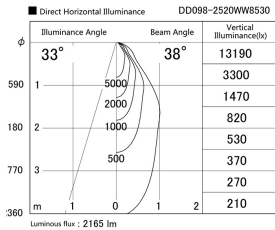

Item no. DD098-2520WW8530

Series Name: Φ 150 Spark

White Reflector

| | |
|------------------|-------------------------|
| Installation | Recessed mount |
| Type | |
| Fixture wattage | 23W |
| Beam angle | 38 deg |
| Color Temp. | 3000K |
| CRI | Ra>85 |
| Luminous | 2164 lm |
| Body | Die-cast aluminum alloy |
| Body finish | N/A |
| Trim finish | White |
| Reflector finish | White |
| IP Rate | IP20 |
| Light source | COB module |
| Input Voltage | AC220~240V |
| Dimming Type | Non-Dimmable |
| Certificate | CE, CCC |
| Cut Hole | 150mm |

| Height (Weight) | |
|-----------------|-------------|
| 65.3W | 152 (1.5kg) |
| 48.5W | 152 (1.5kg) |
| 44.3W | 132 (1.3kg) |
| 33.8W | 132 (1.3kg) |
| 30.3W | 132 (1.3kg) |
| 23.0W | 102 (1.0kg) |