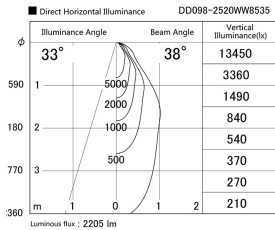

Item no. DD098-2520WW8535

Series Name: Φ 150 Spark

White Reflector

Installation	Recessed mount
Type	
Fixture wattage	23W
Beam angle	38 deg
Color Temp.	3500K
CRI	Ra>85
Luminous	2207 lm
Body	Die-cast aluminum alloy
Body finish	N/A
Trim finish	White
Reflector finish	White
IP Rate	IP20
Light source	COB module
Input Voltage	AC220~240V
Dimming Type	Non-Dimmable
Certificate	CE, CCC
Cut Hole	150mm

Height (Weight)	
65.3W	152 (1.5kg)
48.5W	152 (1.5kg)
44.3W	132 (1.3kg)
33.8W	132 (1.3kg)
30.3W	132 (1.3kg)
23.0W	102 (1.0kg)