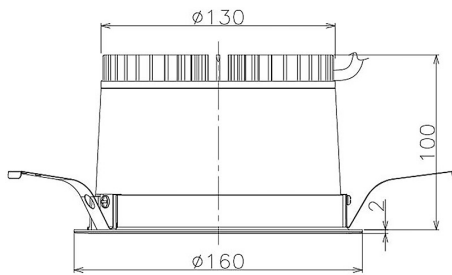

Item no. DD098-2520WW8535

Series Name: Φ 150 Spark

White Reflector

Installation	Recessed mount
Type	
Fixture wattage	23W
Beam angle	38 deg
Color Temp.	3500K
CRI	Ra>85
Luminous	2207 lm
Body	Die-cast aluminum alloy
Body finish	N/A
Trim finish	White
Reflector finish	White
IP Rate	IP20
Light source	COB module
Input Voltage	AC220~240V
Dimming Type	Non-Dimmable
Certificate	CE, CCC
Cut Hole	150mm

Height (Weight)	
65.3W	152 (1.5kg)
48.5W	152 (1.5kg)
44.3W	132 (1.3kg)
33.8W	132 (1.3kg)
30.3W	132 (1.3kg)
23.0W	102 (1.0kg)