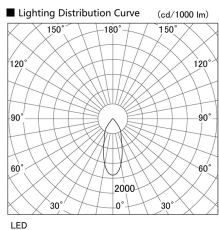

Item no. DD098-2520WW8535

Series Name: Φ 150 Spark

White Reflector

Installation	Recessed mount
Type	
Fixture wattage	23W
Beam angle	38 deg
Color Temp.	3500K
CRI	Ra>85
Luminous	2207 lm
Body	Die-cast aluminum alloy
Body finish	N/A
Trim finish	White
Reflector finish	White
IP Rate	IP20
Light source	COB module
Input Voltage	AC220~240V
Dimming Type	Non-Dimmable
Certificate	CE, CCC
Cut Hole	150mm

Height (Weight)	
65.3W	152 (1.5kg)
48.5W	152 (1.5kg)
44.3W	132 (1.3kg)
33.8W	132 (1.3kg)
30.3W	132 (1.3kg)
23.0W	102 (1.0kg)