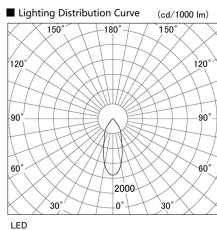

Item no. DD098-2520WW8540

Series Name: Φ 150 Spark

White Reflector

Installation	Recessed mount
Type	
Fixture wattage	23W
Beam angle	38 deg
Color Temp.	4000K
CRI	Ra>85
Luminous	2229 lm
Body	Die-cast aluminum alloy
Body finish	N/A
Trim finish	White
Reflector finish	White
IP Rate	IP20
Light source	COB module
Input Voltage	AC220~240V
Dimming Type	Non-Dimmable
Certificate	CE, CCC
Cut Hole	150mm

Height (Weight)	
65.3W	152 (1.5kg)
48.5W	152 (1.5kg)
44.3W	132 (1.3kg)
33.8W	132 (1.3kg)
30.3W	132 (1.3kg)
23.0W	102 (1.0kg)