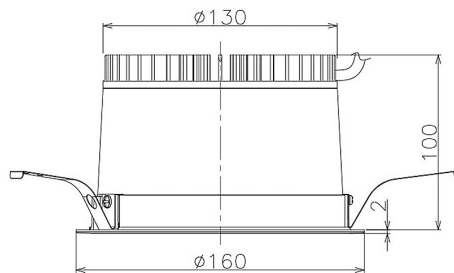

Item no. DD098-2520WW8540

Series Name: Φ 150 Spark

White Reflector

Installation	Recessed mount
Type	
Fixture wattage	23W
Beam angle	38 deg
Color Temp.	4000K
CRI	Ra>85
Luminous	2229 lm
Body	Die-cast aluminum alloy
Body finish	N/A
Trim finish	White
Reflector finish	White
IP Rate	IP20
Light source	COB module
Input Voltage	AC220~240V
Dimming Type	Non-Dimmable
Certificate	CE, CCC
Cut Hole	150mm

Height (Weight)	
65.3W	152 (1.5kg)
48.5W	152 (1.5kg)
44.3W	132 (1.3kg)
33.8W	132 (1.3kg)
30.3W	132 (1.3kg)
23.0W	102 (1.0kg)