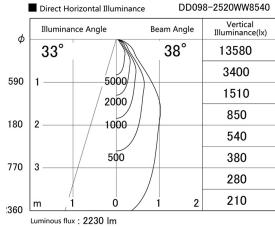

Item no. DD098-2520WW8540

Series Name:  $\Phi$ 150 Spark

White Reflector

Installation	Recessed mount
Type	$\Phi$ 150 Spark
Fixture wattage	23W
Beam angle	38 deg
Color Temp.	4000K
CRI	Ra>85
Luminous	2229 lm
Body	Die-cast aluminum alloy
Body finish	N/A
Trim finish	White
Reflector finish	White
IP Rate	IP20
Light source	COB module
Input Voltage	AC220~240V
Dimming Type	Non-Dimmable
Certificate	CE, CCC
Cut Hole	150mm

Height (Weight)	
65.3W	152 (1.5kg)
48.5W	152 (1.5kg)
44.3W	132 (1.3kg)
33.8W	132 (1.3kg)
30.3W	132 (1.3kg)
23.0W	102 (1.0kg)