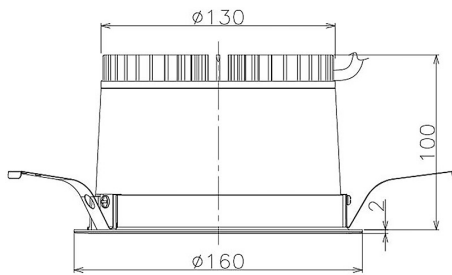

Item no. DD098-2520WW8540

Series Name:  $\Phi$ 150 Spark

White Reflector

Installation	Recessed mount
Type	$\Phi$ 150 Spark
Fixture wattage	23W
Beam angle	38 deg
Color Temp.	4000K
CRI	Ra>85
Luminous	2229 lm
Body	Die-cast aluminum alloy
Body finish	N/A
Trim finish	White
Reflector finish	White
IP Rate	IP20
Light source	COB module
Input Voltage	AC220~240V
Dimming Type	Non-Dimmable
Certificate	CE, CCC
Cut Hole	150mm

Height (Weight)	
65.3W	152 (1.5kg)
48.5W	152 (1.5kg)
44.3W	132 (1.3kg)
33.8W	132 (1.3kg)
30.3W	132 (1.3kg)
23.0W	102 (1.0kg)