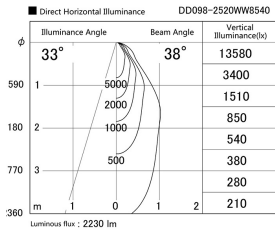

Item no. DD098-2520WW8540

Series Name: Φ 150 Spark

White Reflector

Installation	Recessed mount
Type	
Fixture wattage	23W
Beam angle	38 deg
Color Temp.	4000K
CRI	Ra>85
Luminous	2229 lm
Body	Die-cast aluminum alloy
Body finish	N/A
Trim finish	White
Reflector finish	White
IP Rate	IP20
Light source	COB module
Input Voltage	AC220~240V
Dimming Type	Non-Dimmable
Certificate	CE, CCC
Cut Hole	150mm

Height (Weight)	
65.3W	152 (1.5kg)
48.5W	152 (1.5kg)
44.3W	132 (1.3kg)
33.8W	132 (1.3kg)
30.3W	132 (1.3kg)
23.0W	102 (1.0kg)