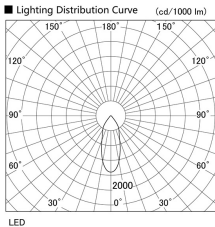

Item no. DD098-2520WW8540

Series Name:  $\Phi$ 150 Spark

White Reflector

Installation	Recessed mount
Type	$\Phi$ 150 Spark
Fixture wattage	23W
Beam angle	38 deg
Color Temp.	4000K
CRI	Ra>85
Luminous	2229 lm
Body	Die-cast aluminum alloy
Body finish	N/A
Trim finish	White
Reflector finish	White
IP Rate	IP20
Light source	COB module
Input Voltage	AC220~240V
Dimming Type	Non-Dimmable
Certificate	CE, CCC
Cut Hole	150mm

Height (Weight)	
65.3W	152 (1.5kg)
48.5W	152 (1.5kg)
44.3W	132 (1.3kg)
33.8W	132 (1.3kg)
30.3W	132 (1.3kg)
23.0W	102 (1.0kg)