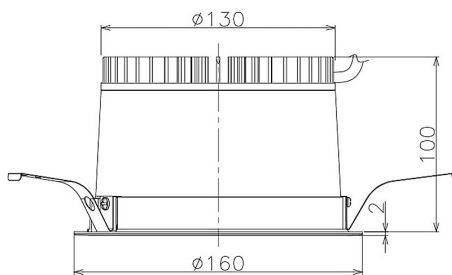

Item no. DD098-2540DW8527

Series Name: Φ 150 Spark

Dark Mirror Reflector

Installation	Recessed mount
Type	
Fixture wattage	23W
Beam angle	58 deg
Color Temp.	2700K
CRI	Ra>85
Luminous	1866 lm
Body	Die-cast aluminum alloy
Body finish	N/A
Trim finish	White
Reflector finish	Dark Mirror
IP Rate	IP20
Light source	COB module
Input Voltage	AC220~240V
Dimming Type	Non-Dimmable
Certificate	CE, CCC
Cut Hole	150mm

Height (Weight)	
65.3W	152 (1.5kg)
48.5W	152 (1.5kg)
44.3W	132 (1.3kg)
33.8W	132 (1.3kg)
30.3W	132 (1.3kg)
23.0W	102 (1.0kg)