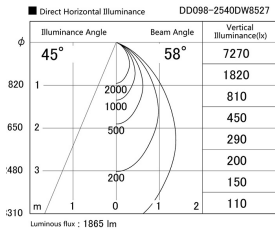

Item no. DD098-2540DW8527

Series Name: Φ 150 Spark

Dark Mirror Reflector

Installation	Recessed mount
Type	
Fixture wattage	23W
Beam angle	58 deg
Color Temp.	2700K
CRI	Ra>85
Luminous	1866 lm
Body	Die-cast aluminum alloy
Body finish	N/A
Trim finish	White
Reflector finish	Dark Mirror
IP Rate	IP20
Light source	COB module
Input Voltage	AC220~240V
Dimming Type	Non-Dimmable
Certificate	CE, CCC
Cut Hole	150mm

Height (Weight)	
65.3W	152 (1.5kg)
48.5W	152 (1.5kg)
44.3W	132 (1.3kg)
33.8W	132 (1.3kg)
30.3W	132 (1.3kg)
23.0W	102 (1.0kg)