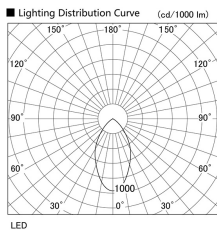

Item no. DD098-2540DW8527

Series Name: Φ 150 Spark

Dark Mirror Reflector

Installation	Recessed mount
Type	
Fixture wattage	23W
Beam angle	58 deg
Color Temp.	2700K
CRI	Ra>85
Luminous	1866 lm
Body	Die-cast aluminum alloy
Body finish	N/A
Trim finish	White
Reflector finish	Dark Mirror
IP Rate	IP20
Light source	COB module
Input Voltage	AC220~240V
Dimming Type	Non-Dimmable
Certificate	CE, CCC
Cut Hole	150mm

Height (Weight)	
65.3W	152 (1.5kg)
48.5W	152 (1.5kg)
44.3W	132 (1.3kg)
33.8W	132 (1.3kg)
30.3W	132 (1.3kg)
23.0W	102 (1.0kg)