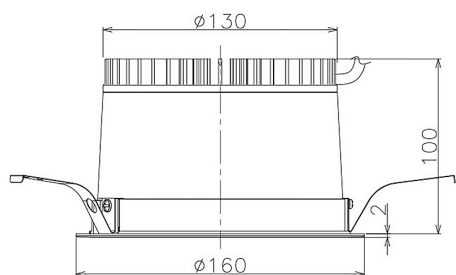

Item no. DD098-2540DW8530

Series Name: Φ 150 Spark

Dark Mirror Reflector

Installation	Recessed mount
Type	Φ 150 Spark
Fixture wattage	23W
Beam angle	58 deg
Color Temp.	3000K
CRI	Ra>85
Luminous	1944 lm
Body	Die-cast aluminum alloy
Body finish	N/A
Trim finish	White
Reflector finish	Dark Mirror
IP Rate	IP20
Light source	COB module
Input Voltage	AC220~240V
Dimming Type	Non-Dimmable
Certificate	CE, CCC
Cut Hole	150mm

Height (Weight)	
65.3W	152 (1.5kg)
48.5W	152 (1.5kg)
44.3W	132 (1.3kg)
33.8W	132 (1.3kg)
30.3W	132 (1.3kg)
23.0W	102 (1.0kg)