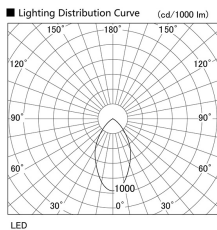

Item no. DD098-2540DW8530

Series Name: Φ 150 Spark

Dark Mirror Reflector

Installation	Recessed mount
Type	
Fixture wattage	23W
Beam angle	58 deg
Color Temp.	3000K
CRI	Ra>85
Luminous	1944 lm
Body	Die-cast aluminum alloy
Body finish	N/A
Trim finish	White
Reflector finish	Dark Mirror
IP Rate	IP20
Light source	COB module
Input Voltage	AC220~240V
Dimming Type	Non-Dimmable
Certificate	CE, CCC
Cut Hole	150mm

Height (Weight)	
65.3W	152 (1.5kg)
48.5W	152 (1.5kg)
44.3W	132 (1.3kg)
33.8W	132 (1.3kg)
30.3W	132 (1.3kg)
23.0W	102 (1.0kg)