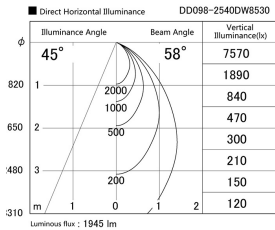

Item no. DD098-2540DW8530

Series Name: Φ 150 Spark

Dark Mirror Reflector

Installation	Recessed mount
Type	
Fixture wattage	23W
Beam angle	58 deg
Color Temp.	3000K
CRI	Ra>85
Luminous	1944 lm
Body	Die-cast aluminum alloy
Body finish	N/A
Trim finish	White
Reflector finish	Dark Mirror
IP Rate	IP20
Light source	COB module
Input Voltage	AC220~240V
Dimming Type	Non-Dimmable
Certificate	CE, CCC
Cut Hole	150mm

Height (Weight)	
65.3W	152 (1.5kg)
48.5W	152 (1.5kg)
44.3W	132 (1.3kg)
33.8W	132 (1.3kg)
30.3W	132 (1.3kg)
23.0W	102 (1.0kg)