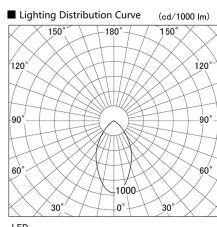

Item no. DD098-2540DW8530

Series Name: Φ 150 Spark

Dark Mirror Reflector

Installation	Recessed mount
Type	Φ 150 Spark
Fixture wattage	23W
Beam angle	58 deg
Color Temp.	3000K
CRI	Ra>85
Luminous	1944 lm
Body	Die-cast aluminum alloy
Body finish	N/A
Trim finish	White
Reflector finish	Dark Mirror
IP Rate	IP20
Light source	COB module
Input Voltage	AC220~240V
Dimming Type	Non-Dimmable
Certificate	CE, CCC
Cut Hole	150mm

Height (Weight)	
65.3W	152 (1.5kg)
48.5W	152 (1.5kg)
44.3W	132 (1.3kg)
33.8W	132 (1.3kg)
30.3W	132 (1.3kg)
23.0W	102 (1.0kg)