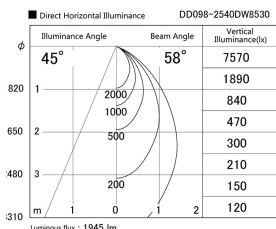

Item no. DD098-2540DW8530

Series Name: Φ 150 Spark

Dark Mirror Reflector

Installation	Recessed mount
Type	Φ 150 Spark
Fixture wattage	23W
Beam angle	58 deg
Color Temp.	3000K
CRI	Ra>85
Luminous	1944 lm
Body	Die-cast aluminum alloy
Body finish	N/A
Trim finish	White
Reflector finish	Dark Mirror
IP Rate	IP20
Light source	COB module
Input Voltage	AC220~240V
Dimming Type	Non-Dimmable
Certificate	CE, CCC
Cut Hole	150mm

Height (Weight)	
65.3W	152 (1.5kg)
48.5W	152 (1.5kg)
44.3W	132 (1.3kg)
33.8W	132 (1.3kg)
30.3W	132 (1.3kg)
23.0W	102 (1.0kg)