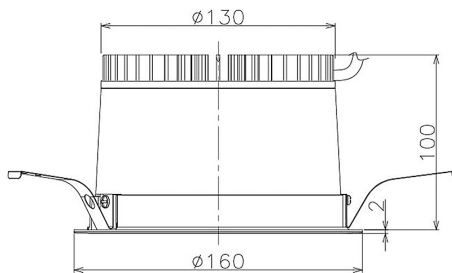

Item no. DD098-2540DW8530

Series Name: Φ 150 Spark

Dark Mirror Reflector

Installation	Recessed mount
Type	
Fixture wattage	23W
Beam angle	58 deg
Color Temp.	3000K
CRI	Ra>85
Luminous	1944 lm
Body	Die-cast aluminum alloy
Body finish	N/A
Trim finish	White
Reflector finish	Dark Mirror
IP Rate	IP20
Light source	COB module
Input Voltage	AC220~240V
Dimming Type	Non-Dimmable
Certificate	CE, CCC
Cut Hole	150mm

Height (Weight)	
65.3W	152 (1.5kg)
48.5W	152 (1.5kg)
44.3W	132 (1.3kg)
33.8W	132 (1.3kg)
30.3W	132 (1.3kg)
23.0W	102 (1.0kg)