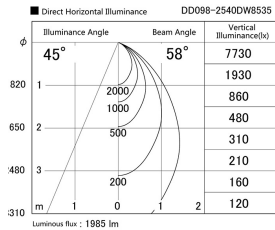

Item no. DD098-2540DW8535

Series Name: Φ 150 Spark

Dark Mirror Reflector

Installation	Recessed mount
Type	Φ 150 Spark
Fixture wattage	23W
Beam angle	58 deg
Color Temp.	3500K
CRI	Ra>85
Luminous	1983 lm
Body	Die-cast aluminum alloy
Body finish	N/A
Trim finish	White
Reflector finish	Dark Mirror
IP Rate	IP20
Light source	COB module
Input Voltage	AC220~240V
Dimming Type	Non-Dimmable
Certificate	CE, CCC
Cut Hole	150mm

Height (Weight)	
65.3W	152 (1.5kg)
48.5W	152 (1.5kg)
44.3W	132 (1.3kg)
33.8W	132 (1.3kg)
30.3W	132 (1.3kg)
23.0W	102 (1.0kg)