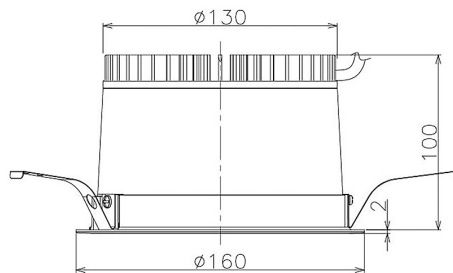

Item no. DD098-2540DW8535

Series Name: Φ 150 Spark

Dark Mirror Reflector

Installation	Recessed mount
Type	Φ 150 Spark
Fixture wattage	23W
Beam angle	58 deg
Color Temp.	3500K
CRI	Ra>85
Luminous	1983 lm
Body	Die-cast aluminum alloy
Body finish	N/A
Trim finish	White
Reflector finish	Dark Mirror
IP Rate	IP20
Light source	COB module
Input Voltage	AC220~240V
Dimming Type	Non-Dimmable
Certificate	CE, CCC
Cut Hole	150mm

Height (Weight)	
65.3W	152 (1.5kg)
48.5W	152 (1.5kg)
44.3W	132 (1.3kg)
33.8W	132 (1.3kg)
30.3W	132 (1.3kg)
23.0W	102 (1.0kg)