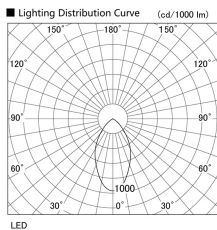

Item no. DD098-2540DW8535

Series Name: Φ 150 Spark

Dark Mirror Reflector

Installation	Recessed mount
Type	Φ 150 Spark
Fixture wattage	23W
Beam angle	58 deg
Color Temp.	3500K
CRI	Ra>85
Luminous	1983 lm
Body	Die-cast aluminum alloy
Body finish	N/A
Trim finish	White
Reflector finish	Dark Mirror
IP Rate	IP20
Light source	COB module
Input Voltage	AC220~240V
Dimming Type	Non-Dimmable
Certificate	CE, CCC
Cut Hole	150mm

Height (Weight)	
65.3W	152 (1.5kg)
48.5W	152 (1.5kg)
44.3W	132 (1.3kg)
33.8W	132 (1.3kg)
30.3W	132 (1.3kg)
23.0W	102 (1.0kg)