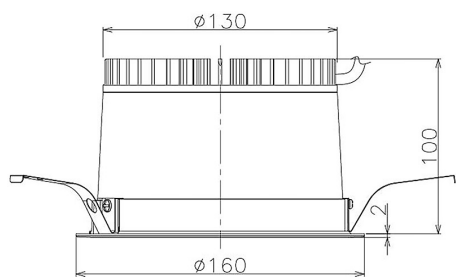

Item no. DD098-2540DW8540

Series Name:  $\Phi$ 150 Spark

Dark Mirror Reflector

Installation	Recessed mount
Type	$\Phi$ 150 Spark
Fixture wattage	23W
Beam angle	58 deg
Color Temp.	4000K
CRI	Ra>85
Luminous	2002 lm
Body	Die-cast aluminum alloy
Body finish	N/A
Trim finish	White
Reflector finish	Dark Mirror
IP Rate	IP20
Light source	COB module
Input Voltage	AC220~240V
Dimming Type	Non-Dimmable
Certificate	CE, CCC
Cut Hole	150mm

Height (Weight)	
65.3W	152 (1.5kg)
48.5W	152 (1.5kg)
44.3W	132 (1.3kg)
33.8W	132 (1.3kg)
30.3W	132 (1.3kg)
23.0W	102 (1.0kg)