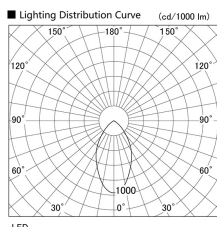

Item no. DD098-2540DW8540

Series Name: Φ 150 Spark

Dark Mirror Reflector

Installation	Recessed mount
Type	
Fixture wattage	23W
Beam angle	58 deg
Color Temp.	4000K
CRI	Ra>85
Luminous	2002 lm
Body	Die-cast aluminum alloy
Body finish	N/A
Trim finish	White
Reflector finish	Dark Mirror
IP Rate	IP20
Light source	COB module
Input Voltage	AC220~240V
Dimming Type	Non-Dimmable
Certificate	CE, CCC
Cut Hole	150mm

Height (Weight)	
65.3W	152 (1.5kg)
48.5W	152 (1.5kg)
44.3W	132 (1.3kg)
33.8W	132 (1.3kg)
30.3W	132 (1.3kg)
23.0W	102 (1.0kg)