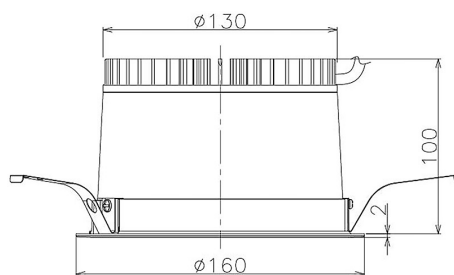

Item no. DD098-2540DW8540

Series Name: Φ 150 Spark

Dark Mirror Reflector

Installation	Recessed mount
Type	
Fixture wattage	23W
Beam angle	58 deg
Color Temp.	4000K
CRI	Ra>85
Luminous	2002 lm
Body	Die-cast aluminum alloy
Body finish	N/A
Trim finish	White
Reflector finish	Dark Mirror
IP Rate	IP20
Light source	COB module
Input Voltage	AC220~240V
Dimming Type	Non-Dimmable
Certificate	CE, CCC
Cut Hole	150mm

Height (Weight)	
65.3W	152 (1.5kg)
48.5W	152 (1.5kg)
44.3W	132 (1.3kg)
33.8W	132 (1.3kg)
30.3W	132 (1.3kg)
23.0W	102 (1.0kg)