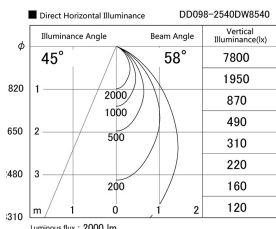

Item no. DD098-2540DW8540

Series Name:  $\Phi$ 150 Spark

Dark Mirror Reflector

Installation	Recessed mount
Type	$\Phi$ 150 Spark
Fixture wattage	23W
Beam angle	58 deg
Color Temp.	4000K
CRI	Ra>85
Luminous	2002 lm
Body	Die-cast aluminum alloy
Body finish	N/A
Trim finish	White
Reflector finish	Dark Mirror
IP Rate	IP20
Light source	COB module
Input Voltage	AC220~240V
Dimming Type	Non-Dimmable
Certificate	CE, CCC
Cut Hole	150mm

Height (Weight)	
65.3W	152 (1.5kg)
48.5W	152 (1.5kg)
44.3W	132 (1.3kg)
33.8W	132 (1.3kg)
30.3W	132 (1.3kg)
23.0W	102 (1.0kg)