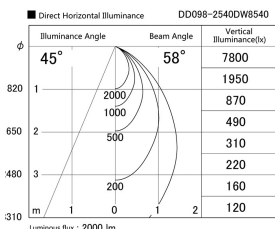

Item no. DD098-2540DW8540

Series Name: Φ 150 Spark

Dark Mirror Reflector

Installation	Recessed mount
Type	
Fixture wattage	23W
Beam angle	58 deg
Color Temp.	4000K
CRI	Ra>85
Luminous	2002 lm
Body	Die-cast aluminum alloy
Body finish	N/A
Trim finish	White
Reflector finish	Dark Mirror
IP Rate	IP20
Light source	COB module
Input Voltage	AC220~240V
Dimming Type	Non-Dimmable
Certificate	CE, CCC
Cut Hole	150mm

Height (Weight)	
65.3W	152 (1.5kg)
48.5W	152 (1.5kg)
44.3W	132 (1.3kg)
33.8W	132 (1.3kg)
30.3W	132 (1.3kg)
23.0W	102 (1.0kg)