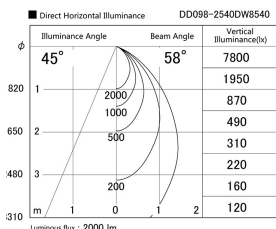

Item no. DD098-2540DW8540

Series Name: Φ 150 Spark

Dark Mirror Reflector

Installation	Recessed mount
Type	
Fixture wattage	23W
Beam angle	58 deg
Color Temp.	4000K
CRI	Ra>85
Luminous	2002 lm
Body	Die-cast aluminum alloy
Body finish	N/A
Trim finish	White
Reflector finish	Dark Mirror
IP Rate	IP20
Light source	COB module
Input Voltage	AC220~240V
Dimming Type	Non-Dimmable
Certificate	CE, CCC
Cut Hole	150mm

Height (Weight)	
65.3W	152 (1.5kg)
48.5W	152 (1.5kg)
44.3W	132 (1.3kg)
33.8W	132 (1.3kg)
30.3W	132 (1.3kg)
23.0W	102 (1.0kg)