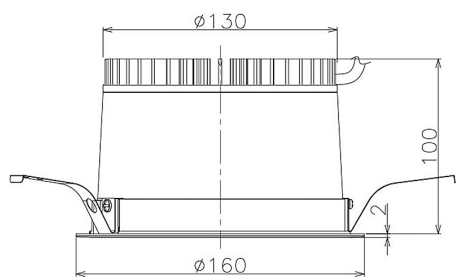

Item no. DD098-2540DW8540

Series Name: Φ 150 Spark

Dark Mirror Reflector

Installation	Recessed mount
Type	
Fixture wattage	23W
Beam angle	58 deg
Color Temp.	4000K
CRI	Ra>85
Luminous	2002 lm
Body	Die-cast aluminum alloy
Body finish	N/A
Trim finish	White
Reflector finish	Dark Mirror
IP Rate	IP20
Light source	COB module
Input Voltage	AC220~240V
Dimming Type	Non-Dimmable
Certificate	CE, CCC
Cut Hole	150mm

Height (Weight)	
65.3W	152 (1.5kg)
48.5W	152 (1.5kg)
44.3W	132 (1.3kg)
33.8W	132 (1.3kg)
30.3W	132 (1.3kg)
23.0W	102 (1.0kg)