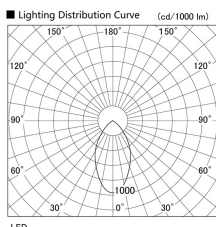

Item no. DD098-2540DW8540

Series Name:  $\Phi$ 150 Spark

Dark Mirror Reflector

Installation	Recessed mount
Type	$\Phi$ 150 Spark
Fixture wattage	23W
Beam angle	58 deg
Color Temp.	4000K
CRI	Ra>85
Luminous	2002 lm
Body	Die-cast aluminum alloy
Body finish	N/A
Trim finish	White
Reflector finish	Dark Mirror
IP Rate	IP20
Light source	COB module
Input Voltage	AC220~240V
Dimming Type	Non-Dimmable
Certificate	CE, CCC
Cut Hole	150mm

Height (Weight)	
65.3W	152 (1.5kg)
48.5W	152 (1.5kg)
44.3W	132 (1.3kg)
33.8W	132 (1.3kg)
30.3W	132 (1.3kg)
23.0W	102 (1.0kg)