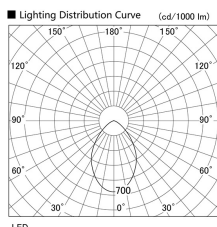

Item no. DD098-2540WW8527

Series Name: Φ 150 Spark

White Reflector

Installation	Recessed mount
Type	Φ 150 Spark
Fixture wattage	23W
Beam angle	73 deg
Color Temp.	2700K
CRI	Ra>85
Luminous	1891 lm
Body	Die-cast aluminum alloy
Body finish	N/A
Trim finish	White
Reflector finish	White
IP Rate	IP20
Light source	COB module
Input Voltage	AC220~240V
Dimming Type	Non-Dimmable
Certificate	CE, CCC
Cut Hole	150mm

Height (Weight)	
65.3W	152 (1.5kg)
48.5W	152 (1.5kg)
44.3W	132 (1.3kg)
33.8W	132 (1.3kg)
30.3W	132 (1.3kg)
23.0W	102 (1.0kg)