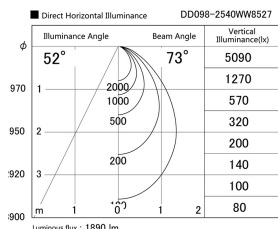

Item no. DD098-2540WW8527

Series Name: Φ 150 Spark

White Reflector

Installation	Recessed mount
Type	
Fixture wattage	23W
Beam angle	73 deg
Color Temp.	2700K
CRI	Ra>85
Luminous	1891 lm
Body	Die-cast aluminum alloy
Body finish	N/A
Trim finish	White
Reflector finish	White
IP Rate	IP20
Light source	COB module
Input Voltage	AC220~240V
Dimming Type	Non-Dimmable
Certificate	CE, CCC
Cut Hole	150mm

Height (Weight)	
65.3W	152 (1.5kg)
48.5W	152 (1.5kg)
44.3W	132 (1.3kg)
33.8W	132 (1.3kg)
30.3W	132 (1.3kg)
23.0W	102 (1.0kg)