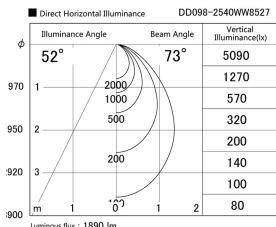

Item no. DD098-2540WW8527

Series Name: Φ 150 Spark

White Reflector

Installation	Recessed mount
Type	Φ 150 Spark
Fixture wattage	23W
Beam angle	73 deg
Color Temp.	2700K
CRI	Ra>85
Luminous	1891 lm
Body	Die-cast aluminum alloy
Body finish	N/A
Trim finish	White
Reflector finish	White
IP Rate	IP20
Light source	COB module
Input Voltage	AC220~240V
Dimming Type	Non-Dimmable
Certificate	CE, CCC
Cut Hole	150mm

Height (Weight)	
65.3W	152 (1.5kg)
48.5W	152 (1.5kg)
44.3W	132 (1.3kg)
33.8W	132 (1.3kg)
30.3W	132 (1.3kg)
23.0W	102 (1.0kg)