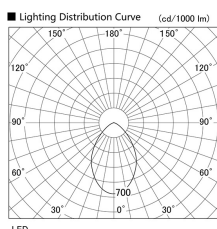

Item no. DD098-2540WW8527

Series Name: Φ 150 Spark

White Reflector

Installation	Recessed mount
Type	
Fixture wattage	23W
Beam angle	73 deg
Color Temp.	2700K
CRI	Ra>85
Luminous	1891 lm
Body	Die-cast aluminum alloy
Body finish	N/A
Trim finish	White
Reflector finish	White
IP Rate	IP20
Light source	COB module
Input Voltage	AC220~240V
Dimming Type	Non-Dimmable
Certificate	CE, CCC
Cut Hole	150mm

Height (Weight)	
65.3W	152 (1.5kg)
48.5W	152 (1.5kg)
44.3W	132 (1.3kg)
33.8W	132 (1.3kg)
30.3W	132 (1.3kg)
23.0W	102 (1.0kg)