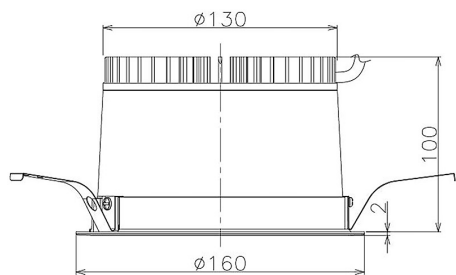

Item no. DD098-2540WW8527

Series Name: Φ 150 Spark

White Reflector

Installation	Recessed mount
Type	Φ 150 Spark
Fixture wattage	23W
Beam angle	73 deg
Color Temp.	2700K
CRI	Ra>85
Luminous	1891 lm
Body	Die-cast aluminum alloy
Body finish	N/A
Trim finish	White
Reflector finish	White
IP Rate	IP20
Light source	COB module
Input Voltage	AC220~240V
Dimming Type	Non-Dimmable
Certificate	CE, CCC
Cut Hole	150mm

Height (Weight)	
65.3W	152 (1.5kg)
48.5W	152 (1.5kg)
44.3W	132 (1.3kg)
33.8W	132 (1.3kg)
30.3W	132 (1.3kg)
23.0W	102 (1.0kg)