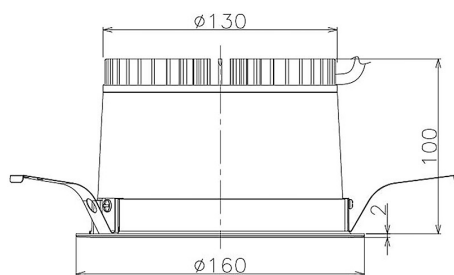

Item no. DD098-2540WW8527

Series Name: Φ 150 Spark

White Reflector

Installation	Recessed mount
Type	
Fixture wattage	23W
Beam angle	73 deg
Color Temp.	2700K
CRI	Ra>85
Luminous	1891 lm
Body	Die-cast aluminum alloy
Body finish	N/A
Trim finish	White
Reflector finish	White
IP Rate	IP20
Light source	COB module
Input Voltage	AC220~240V
Dimming Type	Non-Dimmable
Certificate	CE, CCC
Cut Hole	150mm

Height (Weight)	
65.3W	152 (1.5kg)
48.5W	152 (1.5kg)
44.3W	132 (1.3kg)
33.8W	132 (1.3kg)
30.3W	132 (1.3kg)
23.0W	102 (1.0kg)