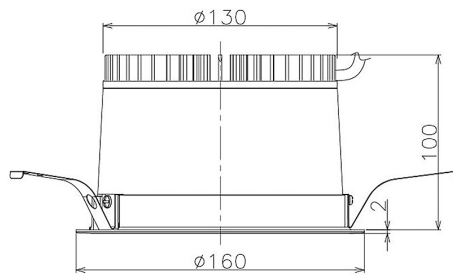

Item no. DD098-2540WW8530

Series Name: Φ 150 Spark

White Reflector

Installation	Recessed mount
Type	
Fixture wattage	23W
Beam angle	73 deg
Color Temp.	3000K
CRI	Ra>85
Luminous	1970 lm
Body	Die-cast aluminum alloy
Body finish	N/A
Trim finish	White
Reflector finish	White
IP Rate	IP20
Light source	COB module
Input Voltage	AC220~240V
Dimming Type	Non-Dimmable
Certificate	CE, CCC
Cut Hole	150mm

Height (Weight)	
65.3W	152 (1.5kg)
48.5W	152 (1.5kg)
44.3W	132 (1.3kg)
33.8W	132 (1.3kg)
30.3W	132 (1.3kg)
23.0W	102 (1.0kg)