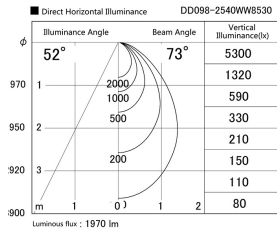

Item no. DD098-2540WW8530

Series Name: Φ 150 Spark

White Reflector

Installation	Recessed mount
Type	
Fixture wattage	23W
Beam angle	73 deg
Color Temp.	3000K
CRI	Ra>85
Luminous	1970 lm
Body	Die-cast aluminum alloy
Body finish	N/A
Trim finish	White
Reflector finish	White
IP Rate	IP20
Light source	COB module
Input Voltage	AC220~240V
Dimming Type	Non-Dimmable
Certificate	CE, CCC
Cut Hole	150mm

Height (Weight)	
65.3W	152 (1.5kg)
48.5W	152 (1.5kg)
44.3W	132 (1.3kg)
33.8W	132 (1.3kg)
30.3W	132 (1.3kg)
23.0W	102 (1.0kg)