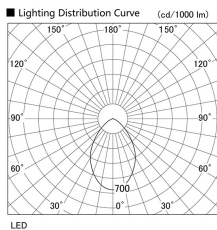

Item no. DD098-2540WW8530

Series Name: Φ 150 Spark

White Reflector

Installation	Recessed mount
Type	
Fixture wattage	23W
Beam angle	73 deg
Color Temp.	3000K
CRI	Ra>85
Luminous	1970 lm
Body	Die-cast aluminum alloy
Body finish	N/A
Trim finish	White
Reflector finish	White
IP Rate	IP20
Light source	COB module
Input Voltage	AC220~240V
Dimming Type	Non-Dimmable
Certificate	CE, CCC
Cut Hole	150mm

Height (Weight)	
65.3W	152 (1.5kg)
48.5W	152 (1.5kg)
44.3W	132 (1.3kg)
33.8W	132 (1.3kg)
30.3W	132 (1.3kg)
23.0W	102 (1.0kg)