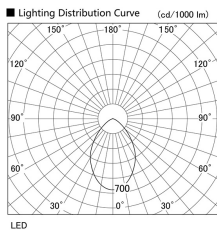

Item no. DD098-2540WW8535

Series Name:  $\Phi$ 150 Spark

White Reflector

Installation	Recessed mount
Type	
Fixture wattage	23W
Beam angle	73 deg
Color Temp.	3500K
CRI	Ra>85
Luminous	2009 lm
Body	Die-cast aluminum alloy
Body finish	N/A
Trim finish	White
Reflector finish	White
IP Rate	IP20
Light source	COB module
Input Voltage	AC220~240V
Dimming Type	Non-Dimmable
Certificate	CE, CCC
Cut Hole	150mm

Height (Weight)	
65.3W	152 (1.5kg)
48.5W	152 (1.5kg)
44.3W	132 (1.3kg)
33.8W	132 (1.3kg)
30.3W	132 (1.3kg)
23.0W	102 (1.0kg)