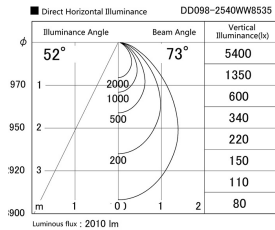

Item no. DD098-2540WW8535

Series Name:  $\Phi$ 150 Spark

White Reflector

Installation	Recessed mount
Type	
Fixture wattage	23W
Beam angle	73 deg
Color Temp.	3500K
CRI	Ra>85
Luminous	2009 lm
Body	Die-cast aluminum alloy
Body finish	N/A
Trim finish	White
Reflector finish	White
IP Rate	IP20
Light source	COB module
Input Voltage	AC220~240V
Dimming Type	Non-Dimmable
Certificate	CE, CCC
Cut Hole	150mm

Height (Weight)	
65.3W	152 (1.5kg)
48.5W	152 (1.5kg)
44.3W	132 (1.3kg)
33.8W	132 (1.3kg)
30.3W	132 (1.3kg)
23.0W	102 (1.0kg)