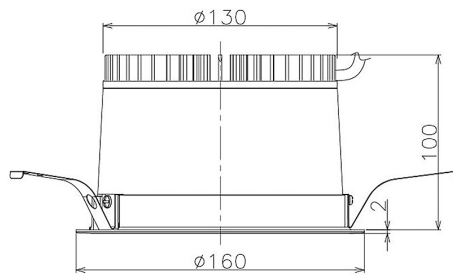

Item no. DD098-2540WW8535

Series Name:  $\Phi$ 150 Spark

White Reflector

Installation	Recessed mount
Type	
Fixture wattage	23W
Beam angle	73 deg
Color Temp.	3500K
CRI	Ra>85
Luminous	2009 lm
Body	Die-cast aluminum alloy
Body finish	N/A
Trim finish	White
Reflector finish	White
IP Rate	IP20
Light source	COB module
Input Voltage	AC220~240V
Dimming Type	Non-Dimmable
Certificate	CE, CCC
Cut Hole	150mm

Height (Weight)	
65.3W	152 (1.5kg)
48.5W	152 (1.5kg)
44.3W	132 (1.3kg)
33.8W	132 (1.3kg)
30.3W	132 (1.3kg)
23.0W	102 (1.0kg)