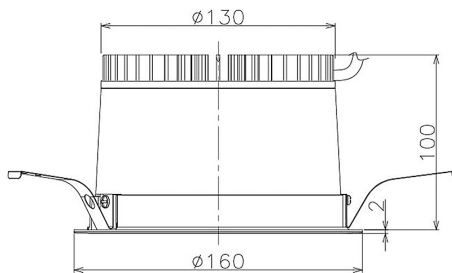

Item no. DD098-2540WW8540

Series Name: Φ 150 Spark

White Reflector

Installation	Recessed mount
Type	
Fixture wattage	23W
Beam angle	73 deg
Color Temp.	4000K
CRI	Ra>85
Luminous	2029 lm
Body	Die-cast aluminum alloy
Body finish	N/A
Trim finish	White
Reflector finish	White
IP Rate	IP20
Light source	COB module
Input Voltage	AC220~240V
Dimming Type	Non-Dimmable
Certificate	CE, CCC
Cut Hole	150mm

Height (Weight)	
65.3W	152 (1.5kg)
48.5W	152 (1.5kg)
44.3W	132 (1.3kg)
33.8W	132 (1.3kg)
30.3W	132 (1.3kg)
23.0W	102 (1.0kg)