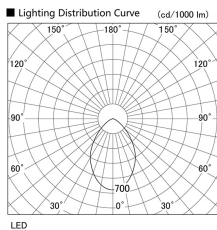

Item no. DD098-2540WW8540

Series Name: Φ 150 Spark

White Reflector

Installation	Recessed mount
Type	Φ 150 Spark
Fixture wattage	23W
Beam angle	73 deg
Color Temp.	4000K
CRI	Ra>85
Luminous	2029 lm
Body	Die-cast aluminum alloy
Body finish	N/A
Trim finish	White
Reflector finish	White
IP Rate	IP20
Light source	COB module
Input Voltage	AC220~240V
Dimming Type	Non-Dimmable
Certificate	CE, CCC
Cut Hole	150mm

Height (Weight)	
65.3W	152 (1.5kg)
48.5W	152 (1.5kg)
44.3W	132 (1.3kg)
33.8W	132 (1.3kg)
30.3W	132 (1.3kg)
23.0W	102 (1.0kg)