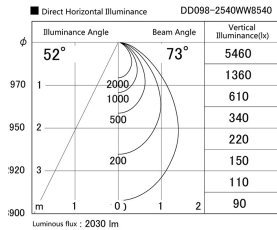

Item no. DD098-2540WW8540

Series Name: Φ 150 Spark

White Reflector

Installation	Recessed mount
Type	
Fixture wattage	23W
Beam angle	73 deg
Color Temp.	4000K
CRI	Ra>85
Luminous	2029 lm
Body	Die-cast aluminum alloy
Body finish	N/A
Trim finish	White
Reflector finish	White
IP Rate	IP20
Light source	COB module
Input Voltage	AC220~240V
Dimming Type	Non-Dimmable
Certificate	CE, CCC
Cut Hole	150mm

Height (Weight)	
65.3W	152 (1.5kg)
48.5W	152 (1.5kg)
44.3W	132 (1.3kg)
33.8W	132 (1.3kg)
30.3W	132 (1.3kg)
23.0W	102 (1.0kg)