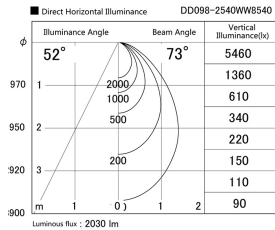

Item no. DD098-2540WW8540

Series Name: Φ 150 Spark

White Reflector

Installation	Recessed mount
Type	Φ 150 Spark
Fixture wattage	23W
Beam angle	73 deg
Color Temp.	4000K
CRI	Ra>85
Luminous	2029 lm
Body	Die-cast aluminum alloy
Body finish	N/A
Trim finish	White
Reflector finish	White
IP Rate	IP20
Light source	COB module
Input Voltage	AC220~240V
Dimming Type	Non-Dimmable
Certificate	CE, CCC
Cut Hole	150mm

Height (Weight)	
65.3W	152 (1.5kg)
48.5W	152 (1.5kg)
44.3W	132 (1.3kg)
33.8W	132 (1.3kg)
30.3W	132 (1.3kg)
23.0W	102 (1.0kg)