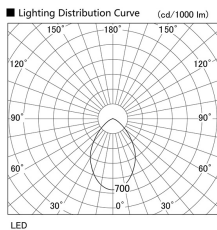

Item no. DD098-2540WW8540

Series Name: Φ 150 Spark

White Reflector

Installation	Recessed mount
Type	
Fixture wattage	23W
Beam angle	73 deg
Color Temp.	4000K
CRI	Ra>85
Luminous	2029 lm
Body	Die-cast aluminum alloy
Body finish	N/A
Trim finish	White
Reflector finish	White
IP Rate	IP20
Light source	COB module
Input Voltage	AC220~240V
Dimming Type	Non-Dimmable
Certificate	CE, CCC
Cut Hole	150mm

Height (Weight)	
65.3W	152 (1.5kg)
48.5W	152 (1.5kg)
44.3W	132 (1.3kg)
33.8W	132 (1.3kg)
30.3W	132 (1.3kg)
23.0W	102 (1.0kg)