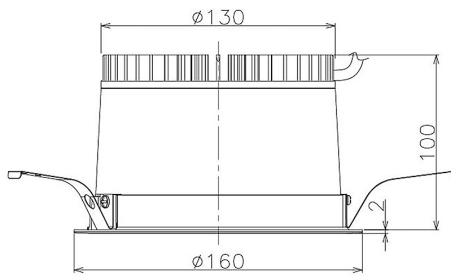

Item no. DD098-2540WW8540

Series Name: Φ 150 Spark

White Reflector

Installation	Recessed mount
Type	Φ 150 Spark
Fixture wattage	23W
Beam angle	73 deg
Color Temp.	4000K
CRI	Ra>85
Luminous	2029 lm
Body	Die-cast aluminum alloy
Body finish	N/A
Trim finish	White
Reflector finish	White
IP Rate	IP20
Light source	COB module
Input Voltage	AC220~240V
Dimming Type	Non-Dimmable
Certificate	CE, CCC
Cut Hole	150mm

Height (Weight)	
65.3W	152 (1.5kg)
48.5W	152 (1.5kg)
44.3W	132 (1.3kg)
33.8W	132 (1.3kg)
30.3W	132 (1.3kg)
23.0W	102 (1.0kg)