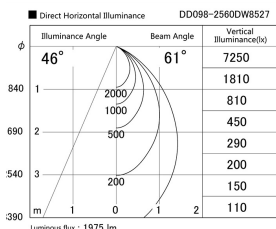

Item no. DD098-2560DW8527

Series Name: Φ 150 Spark

Dark Mirror Reflector

Installation	Recessed mount
Type	
Fixture wattage	23W
Beam angle	61 deg
Color Temp.	2700K
CRI	Ra>85
Luminous	1973 lm
Body	Die-cast aluminum alloy
Body finish	N/A
Trim finish	White
Reflector finish	Dark Mirror
IP Rate	IP20
Light source	COB module
Input Voltage	AC220~240V
Dimming Type	Non-Dimmable
Certificate	CE, CCC
Cut Hole	150mm

Height (Weight)	
65.3W	152 (1.5kg)
48.5W	152 (1.5kg)
44.3W	132 (1.3kg)
33.8W	132 (1.3kg)
30.3W	132 (1.3kg)
23.0W	102 (1.0kg)