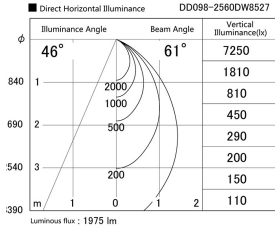

Item no. DD098-2560DW8527

Series Name: Φ 150 Spark

Dark Mirror Reflector

Installation	Recessed mount
Type	Φ 150 Spark
Fixture wattage	23W
Beam angle	61 deg
Color Temp.	2700K
CRI	Ra>85
Luminous	1973 lm
Body	Die-cast aluminum alloy
Body finish	N/A
Trim finish	White
Reflector finish	Dark Mirror
IP Rate	IP20
Light source	COB module
Input Voltage	AC220~240V
Dimming Type	Non-Dimmable
Certificate	CE, CCC
Cut Hole	150mm

Height (Weight)	
65.3W	152 (1.5kg)
48.5W	152 (1.5kg)
44.3W	132 (1.3kg)
33.8W	132 (1.3kg)
30.3W	132 (1.3kg)
23.0W	102 (1.0kg)