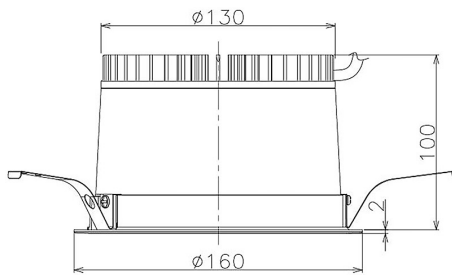

Item no. DD098-2560DW8527

Series Name: Φ 150 Spark

Dark Mirror Reflector

Installation	Recessed mount
Type	Φ 150 Spark
Fixture wattage	23W
Beam angle	61 deg
Color Temp.	2700K
CRI	Ra>85
Luminous	1973 lm
Body	Die-cast aluminum alloy
Body finish	N/A
Trim finish	White
Reflector finish	Dark Mirror
IP Rate	IP20
Light source	COB module
Input Voltage	AC220~240V
Dimming Type	Non-Dimmable
Certificate	CE, CCC
Cut Hole	150mm

Height (Weight)	
65.3W	152 (1.5kg)
48.5W	152 (1.5kg)
44.3W	132 (1.3kg)
33.8W	132 (1.3kg)
30.3W	132 (1.3kg)
23.0W	102 (1.0kg)