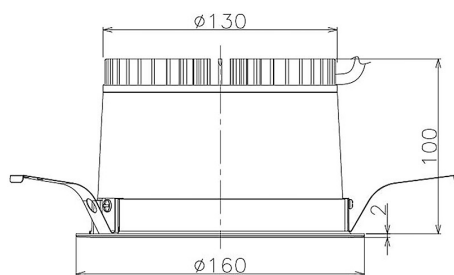

Item no. DD098-2560DW8527

Series Name: Φ 150 Spark

Dark Mirror Reflector

Installation	Recessed mount
Type	
Fixture wattage	23W
Beam angle	61 deg
Color Temp.	2700K
CRI	Ra>85
Luminous	1973 lm
Body	Die-cast aluminum alloy
Body finish	N/A
Trim finish	White
Reflector finish	Dark Mirror
IP Rate	IP20
Light source	COB module
Input Voltage	AC220~240V
Dimming Type	Non-Dimmable
Certificate	CE, CCC
Cut Hole	150mm

Height (Weight)	
65.3W	152 (1.5kg)
48.5W	152 (1.5kg)
44.3W	132 (1.3kg)
33.8W	132 (1.3kg)
30.3W	132 (1.3kg)
23.0W	102 (1.0kg)