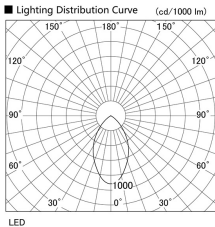

Item no. DD098-2560DW8527

Series Name: Φ 150 Spark

Dark Mirror Reflector

Installation	Recessed mount
Type	Φ 150 Spark
Fixture wattage	23W
Beam angle	61 deg
Color Temp.	2700K
CRI	Ra>85
Luminous	1973 lm
Body	Die-cast aluminum alloy
Body finish	N/A
Trim finish	White
Reflector finish	Dark Mirror
IP Rate	IP20
Light source	COB module
Input Voltage	AC220~240V
Dimming Type	Non-Dimmable
Certificate	CE, CCC
Cut Hole	150mm

Height (Weight)	
65.3W	152 (1.5kg)
48.5W	152 (1.5kg)
44.3W	132 (1.3kg)
33.8W	132 (1.3kg)
30.3W	132 (1.3kg)
23.0W	102 (1.0kg)