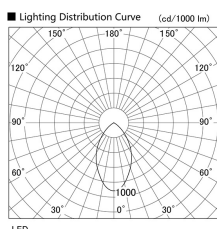

Item no. DD098-2560DW8527

Series Name: Φ 150 Spark

Dark Mirror Reflector

Installation	Recessed mount
Type	
Fixture wattage	23W
Beam angle	61 deg
Color Temp.	2700K
CRI	Ra>85
Luminous	1973 lm
Body	Die-cast aluminum alloy
Body finish	N/A
Trim finish	White
Reflector finish	Dark Mirror
IP Rate	IP20
Light source	COB module
Input Voltage	AC220~240V
Dimming Type	Non-Dimmable
Certificate	CE, CCC
Cut Hole	150mm

Height (Weight)	
65.3W	152 (1.5kg)
48.5W	152 (1.5kg)
44.3W	132 (1.3kg)
33.8W	132 (1.3kg)
30.3W	132 (1.3kg)
23.0W	102 (1.0kg)