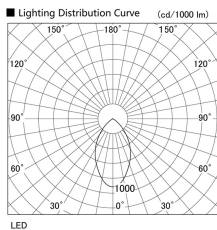

Item no. DD098-2560DW8530

Series Name: Φ 150 Spark

Dark Mirror Reflector

Installation	Recessed mount
Type	
Fixture wattage	23W
Beam angle	61 deg
Color Temp.	3000K
CRI	Ra>85
Luminous	2055 lm
Body	Die-cast aluminum alloy
Body finish	N/A
Trim finish	White
Reflector finish	Dark Mirror
IP Rate	IP20
Light source	COB module
Input Voltage	AC220~240V
Dimming Type	Non-Dimmable
Certificate	CE, CCC
Cut Hole	150mm

Height (Weight)	
65.3W	152 (1.5kg)
48.5W	152 (1.5kg)
44.3W	132 (1.3kg)
33.8W	132 (1.3kg)
30.3W	132 (1.3kg)
23.0W	102 (1.0kg)