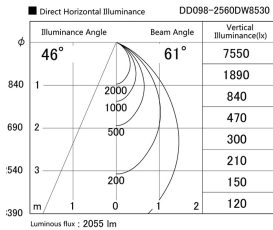

Item no. DD098-2560DW8530

Series Name: Φ 150 Spark

Dark Mirror Reflector

Installation	Recessed mount
Type	Φ 150 Spark
Fixture wattage	23W
Beam angle	61 deg
Color Temp.	3000K
CRI	Ra>85
Luminous	2055 lm
Body	Die-cast aluminum alloy
Body finish	N/A
Trim finish	White
Reflector finish	Dark Mirror
IP Rate	IP20
Light source	COB module
Input Voltage	AC220~240V
Dimming Type	Non-Dimmable
Certificate	CE, CCC
Cut Hole	150mm

Height (Weight)	
65.3W	152 (1.5kg)
48.5W	152 (1.5kg)
44.3W	132 (1.3kg)
33.8W	132 (1.3kg)
30.3W	132 (1.3kg)
23.0W	102 (1.0kg)