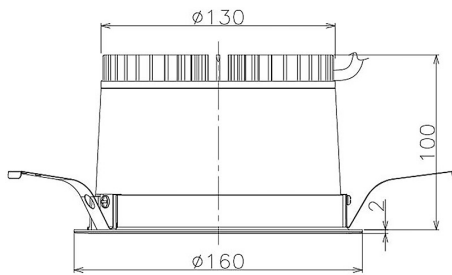

Item no. DD098-2560DW8530

Series Name: Φ 150 Spark

Dark Mirror Reflector

Installation	Recessed mount
Type	
Fixture wattage	23W
Beam angle	61 deg
Color Temp.	3000K
CRI	Ra>85
Luminous	2055 lm
Body	Die-cast aluminum alloy
Body finish	N/A
Trim finish	White
Reflector finish	Dark Mirror
IP Rate	IP20
Light source	COB module
Input Voltage	AC220~240V
Dimming Type	Non-Dimmable
Certificate	CE, CCC
Cut Hole	150mm

Height (Weight)	
65.3W	152 (1.5kg)
48.5W	152 (1.5kg)
44.3W	132 (1.3kg)
33.8W	132 (1.3kg)
30.3W	132 (1.3kg)
23.0W	102 (1.0kg)