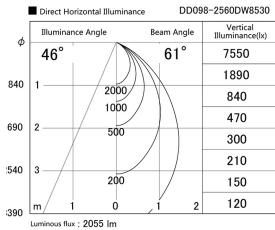

Item no. DD098-2560DW8530

Series Name: Φ 150 Spark

Dark Mirror Reflector

Installation	Recessed mount
Type	
Fixture wattage	23W
Beam angle	61 deg
Color Temp.	3000K
CRI	Ra>85
Luminous	2055 lm
Body	Die-cast aluminum alloy
Body finish	N/A
Trim finish	White
Reflector finish	Dark Mirror
IP Rate	IP20
Light source	COB module
Input Voltage	AC220~240V
Dimming Type	Non-Dimmable
Certificate	CE, CCC
Cut Hole	150mm

Height (Weight)	
65.3W	152 (1.5kg)
48.5W	152 (1.5kg)
44.3W	132 (1.3kg)
33.8W	132 (1.3kg)
30.3W	132 (1.3kg)
23.0W	102 (1.0kg)