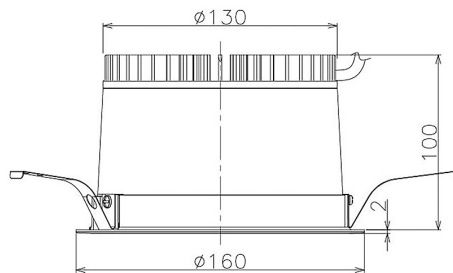

Item no. DD098-2560DW8530

Series Name: Φ 150 Spark

Dark Mirror Reflector

Installation	Recessed mount
Type	Φ 150 Spark
Fixture wattage	23W
Beam angle	61 deg
Color Temp.	3000K
CRI	Ra>85
Luminous	2055 lm
Body	Die-cast aluminum alloy
Body finish	N/A
Trim finish	White
Reflector finish	Dark Mirror
IP Rate	IP20
Light source	COB module
Input Voltage	AC220~240V
Dimming Type	Non-Dimmable
Certificate	CE, CCC
Cut Hole	150mm

Height (Weight)	
65.3W	152 (1.5kg)
48.5W	152 (1.5kg)
44.3W	132 (1.3kg)
33.8W	132 (1.3kg)
30.3W	132 (1.3kg)
23.0W	102 (1.0kg)