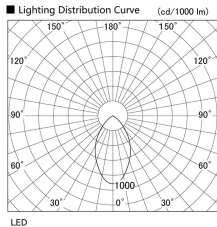

Item no. DD098-2560DW8530

Series Name: Φ 150 Spark

Dark Mirror Reflector

Installation	Recessed mount
Type	Φ 150 Spark
Fixture wattage	23W
Beam angle	61 deg
Color Temp.	3000K
CRI	Ra>85
Luminous	2055 lm
Body	Die-cast aluminum alloy
Body finish	N/A
Trim finish	White
Reflector finish	Dark Mirror
IP Rate	IP20
Light source	COB module
Input Voltage	AC220~240V
Dimming Type	Non-Dimmable
Certificate	CE, CCC
Cut Hole	150mm

Height (Weight)	
65.3W	152 (1.5kg)
48.5W	152 (1.5kg)
44.3W	132 (1.3kg)
33.8W	132 (1.3kg)
30.3W	132 (1.3kg)
23.0W	102 (1.0kg)