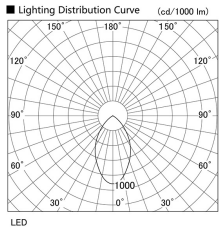

Item no. DD098-2560DW8535

Series Name: Φ 150 Spark

Dark Mirror Reflector

Installation	Recessed mount
Type	Φ 150 Spark
Fixture wattage	23W
Beam angle	61 deg
Color Temp.	3500K
CRI	Ra>85
Luminous	2096 lm
Body	Die-cast aluminum alloy
Body finish	N/A
Trim finish	White
Reflector finish	Dark Mirror
IP Rate	IP20
Light source	COB module
Input Voltage	AC220~240V
Dimming Type	Non-Dimmable
Certificate	CE, CCC
Cut Hole	150mm

Height (Weight)	
65.3W	152 (1.5kg)
48.5W	152 (1.5kg)
44.3W	132 (1.3kg)
33.8W	132 (1.3kg)
30.3W	132 (1.3kg)
23.0W	102 (1.0kg)