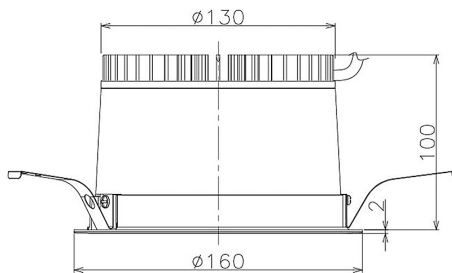

Item no. DD098-2560DW8535

Series Name: Φ 150 Spark

Dark Mirror Reflector

Installation	Recessed mount
Type	
Fixture wattage	23W
Beam angle	61 deg
Color Temp.	3500K
CRI	Ra>85
Luminous	2096 lm
Body	Die-cast aluminum alloy
Body finish	N/A
Trim finish	White
Reflector finish	Dark Mirror
IP Rate	IP20
Light source	COB module
Input Voltage	AC220~240V
Dimming Type	Non-Dimmable
Certificate	CE, CCC
Cut Hole	150mm

Height (Weight)	
65.3W	152 (1.5kg)
48.5W	152 (1.5kg)
44.3W	132 (1.3kg)
33.8W	132 (1.3kg)
30.3W	132 (1.3kg)
23.0W	102 (1.0kg)