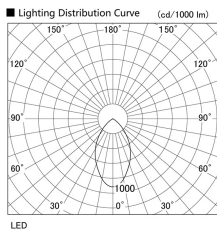

Item no. DD098-2560DW8535

Series Name: Φ 150 Spark

Dark Mirror Reflector

Installation	Recessed mount
Type	
Fixture wattage	23W
Beam angle	61 deg
Color Temp.	3500K
CRI	Ra>85
Luminous	2096 lm
Body	Die-cast aluminum alloy
Body finish	N/A
Trim finish	White
Reflector finish	Dark Mirror
IP Rate	IP20
Light source	COB module
Input Voltage	AC220~240V
Dimming Type	Non-Dimmable
Certificate	CE, CCC
Cut Hole	150mm

Height (Weight)	
65.3W	152 (1.5kg)
48.5W	152 (1.5kg)
44.3W	132 (1.3kg)
33.8W	132 (1.3kg)
30.3W	132 (1.3kg)
23.0W	102 (1.0kg)