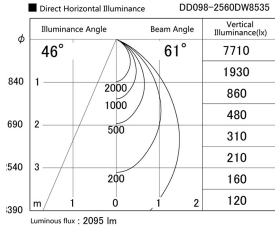

Item no. DD098-2560DW8535

Series Name: Φ 150 Spark

Dark Mirror Reflector

Installation	Recessed mount
Type	Φ 150 Spark
Fixture wattage	23W
Beam angle	61 deg
Color Temp.	3500K
CRI	Ra>85
Luminous	2096 lm
Body	Die-cast aluminum alloy
Body finish	N/A
Trim finish	White
Reflector finish	Dark Mirror
IP Rate	IP20
Light source	COB module
Input Voltage	AC220~240V
Dimming Type	Non-Dimmable
Certificate	CE, CCC
Cut Hole	150mm

Height (Weight)	
65.3W	152 (1.5kg)
48.5W	152 (1.5kg)
44.3W	132 (1.3kg)
33.8W	132 (1.3kg)
30.3W	132 (1.3kg)
23.0W	102 (1.0kg)