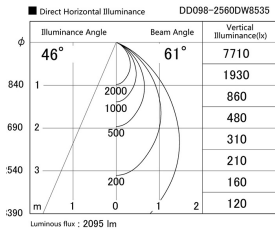

Item no. DD098-2560DW8535

Series Name: Φ 150 Spark

Dark Mirror Reflector

Installation	Recessed mount
Type	
Fixture wattage	23W
Beam angle	61 deg
Color Temp.	3500K
CRI	Ra>85
Luminous	2096 lm
Body	Die-cast aluminum alloy
Body finish	N/A
Trim finish	White
Reflector finish	Dark Mirror
IP Rate	IP20
Light source	COB module
Input Voltage	AC220~240V
Dimming Type	Non-Dimmable
Certificate	CE, CCC
Cut Hole	150mm

Height (Weight)	
65.3W	152 (1.5kg)
48.5W	152 (1.5kg)
44.3W	132 (1.3kg)
33.8W	132 (1.3kg)
30.3W	132 (1.3kg)
23.0W	102 (1.0kg)