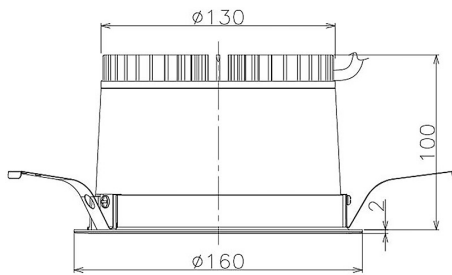

Item no. DD098-2560DW8535

Series Name: Φ 150 Spark

Dark Mirror Reflector

Installation	Recessed mount
Type	Φ 150 Spark
Fixture wattage	23W
Beam angle	61 deg
Color Temp.	3500K
CRI	Ra>85
Luminous	2096 lm
Body	Die-cast aluminum alloy
Body finish	N/A
Trim finish	White
Reflector finish	Dark Mirror
IP Rate	IP20
Light source	COB module
Input Voltage	AC220~240V
Dimming Type	Non-Dimmable
Certificate	CE, CCC
Cut Hole	150mm

Height (Weight)	
65.3W	152 (1.5kg)
48.5W	152 (1.5kg)
44.3W	132 (1.3kg)
33.8W	132 (1.3kg)
30.3W	132 (1.3kg)
23.0W	102 (1.0kg)