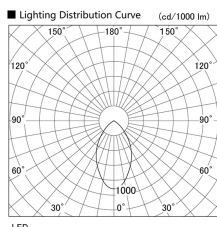

Item no. DD098-2560DW8540

Series Name: Φ 150 Spark

Dark Mirror Reflector

Installation	Recessed mount
Type	
Fixture wattage	23W
Beam angle	61 deg
Color Temp.	4000K
CRI	Ra>85
Luminous	2117 lm
Body	Die-cast aluminum alloy
Body finish	N/A
Trim finish	White
Reflector finish	Dark Mirror
IP Rate	IP20
Light source	COB module
Input Voltage	AC220~240V
Dimming Type	Non-Dimmable
Certificate	CE, CCC
Cut Hole	150mm

Height (Weight)	
65.3W	152 (1.5kg)
48.5W	152 (1.5kg)
44.3W	132 (1.3kg)
33.8W	132 (1.3kg)
30.3W	132 (1.3kg)
23.0W	102 (1.0kg)