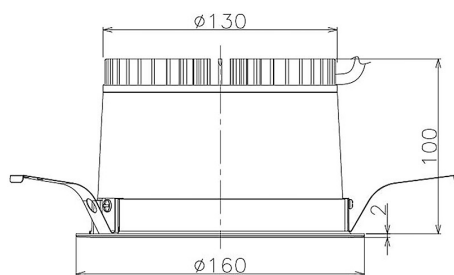

Item no. DD098-2560DW8540

Series Name: Φ 150 Spark

Dark Mirror Reflector

Installation	Recessed mount
Type	
Fixture wattage	23W
Beam angle	61 deg
Color Temp.	4000K
CRI	Ra>85
Luminous	2117 lm
Body	Die-cast aluminum alloy
Body finish	N/A
Trim finish	White
Reflector finish	Dark Mirror
IP Rate	IP20
Light source	COB module
Input Voltage	AC220~240V
Dimming Type	Non-Dimmable
Certificate	CE, CCC
Cut Hole	150mm

Height (Weight)	
65.3W	152 (1.5kg)
48.5W	152 (1.5kg)
44.3W	132 (1.3kg)
33.8W	132 (1.3kg)
30.3W	132 (1.3kg)
23.0W	102 (1.0kg)