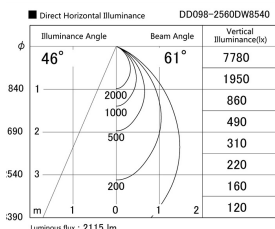

Item no. DD098-2560DW8540

Series Name: Φ 150 Spark

Dark Mirror Reflector

Installation	Recessed mount
Type	
Fixture wattage	23W
Beam angle	61 deg
Color Temp.	4000K
CRI	Ra>85
Luminous	2117 lm
Body	Die-cast aluminum alloy
Body finish	N/A
Trim finish	White
Reflector finish	Dark Mirror
IP Rate	IP20
Light source	COB module
Input Voltage	AC220~240V
Dimming Type	Non-Dimmable
Certificate	CE, CCC
Cut Hole	150mm

Height (Weight)	
65.3W	152 (1.5kg)
48.5W	152 (1.5kg)
44.3W	132 (1.3kg)
33.8W	132 (1.3kg)
30.3W	132 (1.3kg)
23.0W	102 (1.0kg)