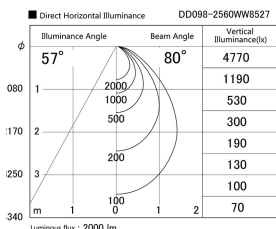

Item no. DD098-2560WW8527

Series Name: Φ 150 Spark

White Reflector

Installation	Recessed mount
Type	Φ 150 Spark
Fixture wattage	23W
Beam angle	80 deg
Color Temp.	2700K
CRI	Ra>85
Luminous	2000 lm
Body	Die-cast aluminum alloy
Body finish	N/A
Trim finish	White
Reflector finish	White
IP Rate	IP20
Light source	COB module
Input Voltage	AC220~240V
Dimming Type	Non-Dimmable
Certificate	CE, CCC
Cut Hole	150mm

Height (Weight)	
65.3W	152 (1.5kg)
48.5W	152 (1.5kg)
44.3W	132 (1.3kg)
33.8W	132 (1.3kg)
30.3W	132 (1.3kg)
23.0W	102 (1.0kg)