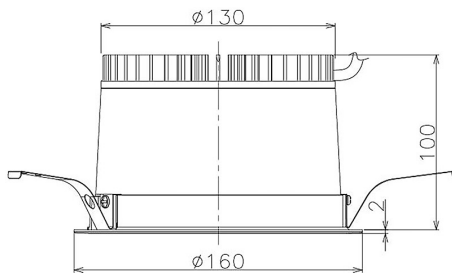

Item no. DD098-2560WW8527

Series Name: Φ 150 Spark

White Reflector

Installation	Recessed mount
Type	
Fixture wattage	23W
Beam angle	80 deg
Color Temp.	2700K
CRI	Ra>85
Luminous	2000 lm
Body	Die-cast aluminum alloy
Body finish	N/A
Trim finish	White
Reflector finish	White
IP Rate	IP20
Light source	COB module
Input Voltage	AC220~240V
Dimming Type	Non-Dimmable
Certificate	CE, CCC
Cut Hole	150mm

Height (Weight)	
65.3W	152 (1.5kg)
48.5W	152 (1.5kg)
44.3W	132 (1.3kg)
33.8W	132 (1.3kg)
30.3W	132 (1.3kg)
23.0W	102 (1.0kg)