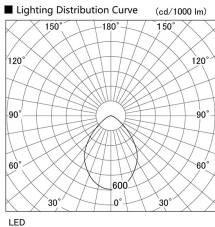

Item no. DD098-2560WW8527

Series Name: Φ 150 Spark

White Reflector

Installation	Recessed mount
Type	
Fixture wattage	23W
Beam angle	80 deg
Color Temp.	2700K
CRI	Ra>85
Luminous	2000 lm
Body	Die-cast aluminum alloy
Body finish	N/A
Trim finish	White
Reflector finish	White
IP Rate	IP20
Light source	COB module
Input Voltage	AC220~240V
Dimming Type	Non-Dimmable
Certificate	CE, CCC
Cut Hole	150mm

Height (Weight)	
65.3W	152 (1.5kg)
48.5W	152 (1.5kg)
44.3W	132 (1.3kg)
33.8W	132 (1.3kg)
30.3W	132 (1.3kg)
23.0W	102 (1.0kg)