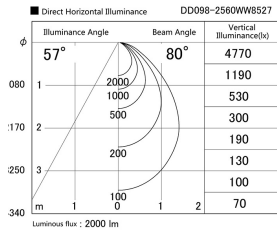

Item no. DD098-2560WW8527

Series Name: Φ 150 Spark

White Reflector

Installation	Recessed mount
Type	
Fixture wattage	23W
Beam angle	80 deg
Color Temp.	2700K
CRI	Ra>85
Luminous	2000 lm
Body	Die-cast aluminum alloy
Body finish	N/A
Trim finish	White
Reflector finish	White
IP Rate	IP20
Light source	COB module
Input Voltage	AC220~240V
Dimming Type	Non-Dimmable
Certificate	CE, CCC
Cut Hole	150mm

Height (Weight)	
65.3W	152 (1.5kg)
48.5W	152 (1.5kg)
44.3W	132 (1.3kg)
33.8W	132 (1.3kg)
30.3W	132 (1.3kg)
23.0W	102 (1.0kg)