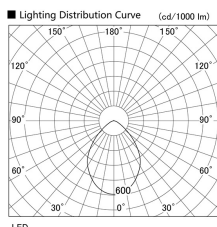

Item no. DD098-2560WW8527

Series Name: Φ 150 Spark

White Reflector

Installation	Recessed mount
Type	Φ 150 Spark
Fixture wattage	23W
Beam angle	80 deg
Color Temp.	2700K
CRI	Ra>85
Luminous	2000 lm
Body	Die-cast aluminum alloy
Body finish	N/A
Trim finish	White
Reflector finish	White
IP Rate	IP20
Light source	COB module
Input Voltage	AC220~240V
Dimming Type	Non-Dimmable
Certificate	CE, CCC
Cut Hole	150mm

Height (Weight)	
65.3W	152 (1.5kg)
48.5W	152 (1.5kg)
44.3W	132 (1.3kg)
33.8W	132 (1.3kg)
30.3W	132 (1.3kg)
23.0W	102 (1.0kg)