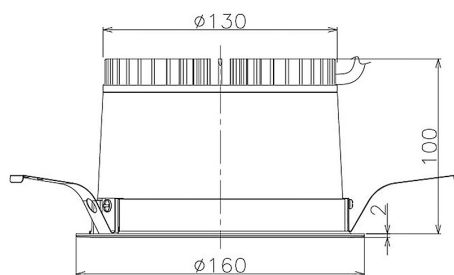

Item no. DD098-2560WW8527

Series Name: Φ 150 Spark

White Reflector

Installation	Recessed mount
Type	Φ 150 Spark
Fixture wattage	23W
Beam angle	80 deg
Color Temp.	2700K
CRI	Ra>85
Luminous	2000 lm
Body	Die-cast aluminum alloy
Body finish	N/A
Trim finish	White
Reflector finish	White
IP Rate	IP20
Light source	COB module
Input Voltage	AC220~240V
Dimming Type	Non-Dimmable
Certificate	CE, CCC
Cut Hole	150mm

Height (Weight)	
65.3W	152 (1.5kg)
48.5W	152 (1.5kg)
44.3W	132 (1.3kg)
33.8W	132 (1.3kg)
30.3W	132 (1.3kg)
23.0W	102 (1.0kg)