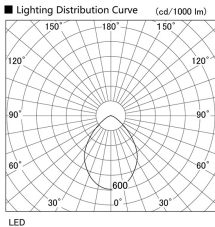

Item no. DD098-2560WW8530

Series Name:  $\Phi$ 150 Spark

White Reflector

Installation	Recessed mount
Type	
Fixture wattage	23W
Beam angle	80 deg
Color Temp.	3000K
CRI	Ra>85
Luminous	2083 lm
Body	Die-cast aluminum alloy
Body finish	N/A
Trim finish	White
Reflector finish	White
IP Rate	IP20
Light source	COB module
Input Voltage	AC220~240V
Dimming Type	Non-Dimmable
Certificate	CE, CCC
Cut Hole	150mm

Height (Weight)	
65.3W	152 (1.5kg)
48.5W	152 (1.5kg)
44.3W	132 (1.3kg)
33.8W	132 (1.3kg)
30.3W	132 (1.3kg)
23.0W	102 (1.0kg)