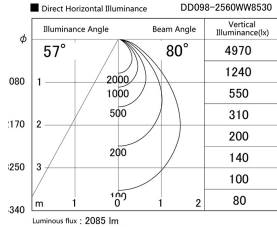

Item no. DD098-2560WW8530

Series Name:  $\Phi$ 150 Spark

White Reflector

Installation	Recessed mount
Type	
Fixture wattage	23W
Beam angle	80 deg
Color Temp.	3000K
CRI	Ra>85
Luminous	2083 lm
Body	Die-cast aluminum alloy
Body finish	N/A
Trim finish	White
Reflector finish	White
IP Rate	IP20
Light source	COB module
Input Voltage	AC220~240V
Dimming Type	Non-Dimmable
Certificate	CE, CCC
Cut Hole	150mm

Height (Weight)	
65.3W	152 (1.5kg)
48.5W	152 (1.5kg)
44.3W	132 (1.3kg)
33.8W	132 (1.3kg)
30.3W	132 (1.3kg)
23.0W	102 (1.0kg)