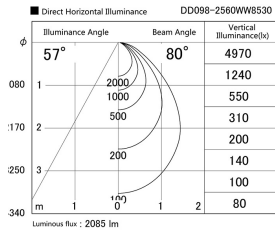

Item no. DD098-2560WW8530

Series Name:  $\Phi$ 150 Spark

White Reflector

Installation	Recessed mount
Type	$\Phi$ 150 Spark
Fixture wattage	23W
Beam angle	80 deg
Color Temp.	3000K
CRI	Ra>85
Luminous	2083 lm
Body	Die-cast aluminum alloy
Body finish	N/A
Trim finish	White
Reflector finish	White
IP Rate	IP20
Light source	COB module
Input Voltage	AC220~240V
Dimming Type	Non-Dimmable
Certificate	CE, CCC
Cut Hole	150mm

Height (Weight)	
65.3W	152 (1.5kg)
48.5W	152 (1.5kg)
44.3W	132 (1.3kg)
33.8W	132 (1.3kg)
30.3W	132 (1.3kg)
23.0W	102 (1.0kg)