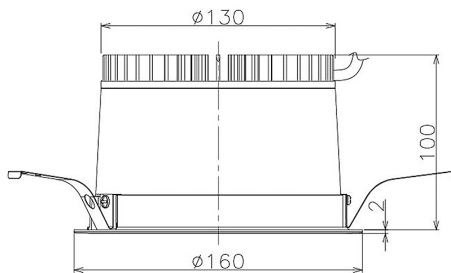

Item no. DD098-2560WW8530

Series Name:  $\Phi$ 150 Spark

White Reflector

Installation	Recessed mount
Type	$\Phi$ 150 Spark
Fixture wattage	23W
Beam angle	80 deg
Color Temp.	3000K
CRI	Ra>85
Luminous	2083 lm
Body	Die-cast aluminum alloy
Body finish	N/A
Trim finish	White
Reflector finish	White
IP Rate	IP20
Light source	COB module
Input Voltage	AC220~240V
Dimming Type	Non-Dimmable
Certificate	CE, CCC
Cut Hole	150mm

Height (Weight)	
65.3W	152 (1.5kg)
48.5W	152 (1.5kg)
44.3W	132 (1.3kg)
33.8W	132 (1.3kg)
30.3W	132 (1.3kg)
23.0W	102 (1.0kg)