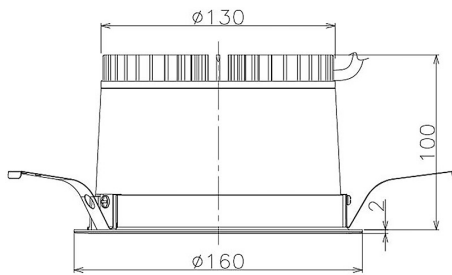

Item no. DD098-2560WW8530

Series Name:  $\Phi$ 150 Spark

White Reflector

Installation	Recessed mount
Type	
Fixture wattage	23W
Beam angle	80 deg
Color Temp.	3000K
CRI	Ra>85
Luminous	2083 lm
Body	Die-cast aluminum alloy
Body finish	N/A
Trim finish	White
Reflector finish	White
IP Rate	IP20
Light source	COB module
Input Voltage	AC220~240V
Dimming Type	Non-Dimmable
Certificate	CE, CCC
Cut Hole	150mm

Height (Weight)	
65.3W	152 (1.5kg)
48.5W	152 (1.5kg)
44.3W	132 (1.3kg)
33.8W	132 (1.3kg)
30.3W	132 (1.3kg)
23.0W	102 (1.0kg)