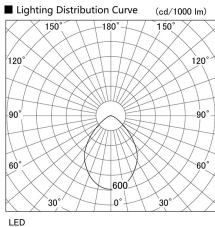

Item no. DD098-2560WW8530

Series Name:  $\Phi$ 150 Spark

White Reflector

Installation	Recessed mount
Type	$\Phi$ 150 Spark
Fixture wattage	23W
Beam angle	80 deg
Color Temp.	3000K
CRI	Ra>85
Luminous	2083 lm
Body	Die-cast aluminum alloy
Body finish	N/A
Trim finish	White
Reflector finish	White
IP Rate	IP20
Light source	COB module
Input Voltage	AC220~240V
Dimming Type	Non-Dimmable
Certificate	CE, CCC
Cut Hole	150mm

Height (Weight)	
65.3W	152 (1.5kg)
48.5W	152 (1.5kg)
44.3W	132 (1.3kg)
33.8W	132 (1.3kg)
30.3W	132 (1.3kg)
23.0W	102 (1.0kg)