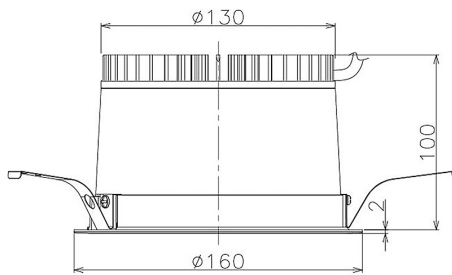

Item no. DD098-2560WW8535

Series Name: Φ 150 Spark

White Reflector

| | |
|------------------|-------------------------|
| Installation | Recessed mount |
| Type | Φ 150 Spark |
| Fixture wattage | 23W |
| Beam angle | 80 deg |
| Color Temp. | 3500K |
| CRI | Ra>85 |
| Luminous | 2125 lm |
| Body | Die-cast aluminum alloy |
| Body finish | N/A |
| Trim finish | White |
| Reflector finish | White |
| IP Rate | IP20 |
| Light source | COB module |
| Input Voltage | AC220~240V |
| Dimming Type | Non-Dimmable |
| Certificate | CE, CCC |
| Cut Hole | 150mm |

| Height (Weight) | |
|-----------------|-------------|
| 65.3W | 152 (1.5kg) |
| 48.5W | 152 (1.5kg) |
| 44.3W | 132 (1.3kg) |
| 33.8W | 132 (1.3kg) |
| 30.3W | 132 (1.3kg) |
| 23.0W | 102 (1.0kg) |