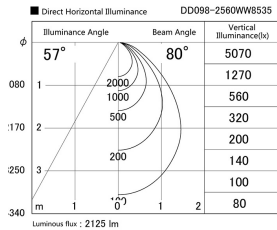

Item no. DD098-2560WW8535

Series Name: Φ 150 Spark

White Reflector

| | |
|------------------|-------------------------|
| Installation | Recessed mount |
| Type | Φ 150 Spark |
| Fixture wattage | 23W |
| Beam angle | 80 deg |
| Color Temp. | 3500K |
| CRI | Ra>85 |
| Luminous | 2125 lm |
| Body | Die-cast aluminum alloy |
| Body finish | N/A |
| Trim finish | White |
| Reflector finish | White |
| IP Rate | IP20 |
| Light source | COB module |
| Input Voltage | AC220~240V |
| Dimming Type | Non-Dimmable |
| Certificate | CE, CCC |
| Cut Hole | 150mm |

| Height (Weight) | |
|-----------------|-------------|
| 65.3W | 152 (1.5kg) |
| 48.5W | 152 (1.5kg) |
| 44.3W | 132 (1.3kg) |
| 33.8W | 132 (1.3kg) |
| 30.3W | 132 (1.3kg) |
| 23.0W | 102 (1.0kg) |