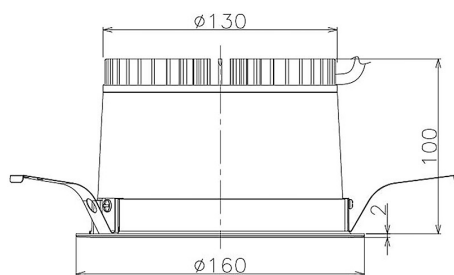

Item no. DD098-2560WW8535

Series Name: Φ 150 Spark

White Reflector

Installation	Recessed mount
Type	
Fixture wattage	23W
Beam angle	80 deg
Color Temp.	3500K
CRI	Ra>85
Luminous	2125 lm
Body	Die-cast aluminum alloy
Body finish	N/A
Trim finish	White
Reflector finish	White
IP Rate	IP20
Light source	COB module
Input Voltage	AC220~240V
Dimming Type	Non-Dimmable
Certificate	CE, CCC
Cut Hole	150mm

Height (Weight)	
65.3W	152 (1.5kg)
48.5W	152 (1.5kg)
44.3W	132 (1.3kg)
33.8W	132 (1.3kg)
30.3W	132 (1.3kg)
23.0W	102 (1.0kg)