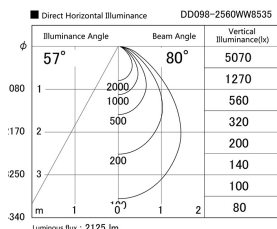

Item no. DD098-2560WW8535

Series Name: Φ 150 Spark

White Reflector

Installation	Recessed mount
Type	
Fixture wattage	23W
Beam angle	80 deg
Color Temp.	3500K
CRI	Ra>85
Luminous	2125 lm
Body	Die-cast aluminum alloy
Body finish	N/A
Trim finish	White
Reflector finish	White
IP Rate	IP20
Light source	COB module
Input Voltage	AC220~240V
Dimming Type	Non-Dimmable
Certificate	CE, CCC
Cut Hole	150mm

Height (Weight)	
65.3W	152 (1.5kg)
48.5W	152 (1.5kg)
44.3W	132 (1.3kg)
33.8W	132 (1.3kg)
30.3W	132 (1.3kg)
23.0W	102 (1.0kg)