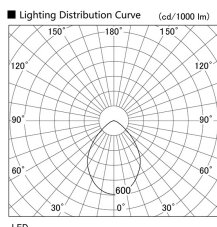

Item no. DD098-2560WW8535

Series Name: Φ 150 Spark

White Reflector

Installation	Recessed mount
Type	
Fixture wattage	23W
Beam angle	80 deg
Color Temp.	3500K
CRI	Ra>85
Luminous	2125 lm
Body	Die-cast aluminum alloy
Body finish	N/A
Trim finish	White
Reflector finish	White
IP Rate	IP20
Light source	COB module
Input Voltage	AC220~240V
Dimming Type	Non-Dimmable
Certificate	CE, CCC
Cut Hole	150mm

Height (Weight)	
65.3W	152 (1.5kg)
48.5W	152 (1.5kg)
44.3W	132 (1.3kg)
33.8W	132 (1.3kg)
30.3W	132 (1.3kg)
23.0W	102 (1.0kg)