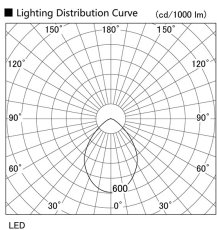

Item no. DD098-2560WW8535

Series Name: Φ 150 Spark

White Reflector

| | |
|------------------|-------------------------|
| Installation | Recessed mount |
| Type | Φ 150 Spark |
| Fixture wattage | 23W |
| Beam angle | 80 deg |
| Color Temp. | 3500K |
| CRI | Ra>85 |
| Luminous | 2125 lm |
| Body | Die-cast aluminum alloy |
| Body finish | N/A |
| Trim finish | White |
| Reflector finish | White |
| IP Rate | IP20 |
| Light source | COB module |
| Input Voltage | AC220~240V |
| Dimming Type | Non-Dimmable |
| Certificate | CE, CCC |
| Cut Hole | 150mm |

| Height (Weight) | |
|-----------------|-------------|
| 65.3W | 152 (1.5kg) |
| 48.5W | 152 (1.5kg) |
| 44.3W | 132 (1.3kg) |
| 33.8W | 132 (1.3kg) |
| 30.3W | 132 (1.3kg) |
| 23.0W | 102 (1.0kg) |