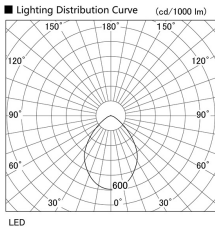

Item no. DD098-2560WW8540

Series Name: Φ 150 Spark

White Reflector

Installation	Recessed mount
Type	
Fixture wattage	23W
Beam angle	80 deg
Color Temp.	4000K
CRI	Ra>85
Luminous	2145 lm
Body	Die-cast aluminum alloy
Body finish	N/A
Trim finish	White
Reflector finish	White
IP Rate	IP20
Light source	COB module
Input Voltage	AC220~240V
Dimming Type	Non-Dimmable
Certificate	CE, CCC
Cut Hole	150mm

Height (Weight)	
65.3W	152 (1.5kg)
48.5W	152 (1.5kg)
44.3W	132 (1.3kg)
33.8W	132 (1.3kg)
30.3W	132 (1.3kg)
23.0W	102 (1.0kg)