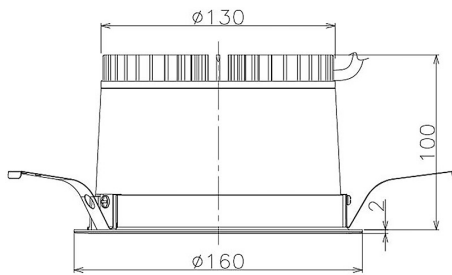

Item no. DD098-2560WW8540

Series Name: Φ 150 Spark

White Reflector

Installation	Recessed mount
Type	
Fixture wattage	23W
Beam angle	80 deg
Color Temp.	4000K
CRI	Ra>85
Luminous	2145 lm
Body	Die-cast aluminum alloy
Body finish	N/A
Trim finish	White
Reflector finish	White
IP Rate	IP20
Light source	COB module
Input Voltage	AC220~240V
Dimming Type	Non-Dimmable
Certificate	CE, CCC
Cut Hole	150mm

Height (Weight)	
65.3W	152 (1.5kg)
48.5W	152 (1.5kg)
44.3W	132 (1.3kg)
33.8W	132 (1.3kg)
30.3W	132 (1.3kg)
23.0W	102 (1.0kg)