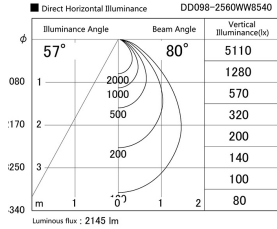

Item no. DD098-2560WW8540

Series Name: Φ 150 Spark

White Reflector

Installation	Recessed mount
Type	
Fixture wattage	23W
Beam angle	80 deg
Color Temp.	4000K
CRI	Ra>85
Luminous	2145 lm
Body	Die-cast aluminum alloy
Body finish	N/A
Trim finish	White
Reflector finish	White
IP Rate	IP20
Light source	COB module
Input Voltage	AC220~240V
Dimming Type	Non-Dimmable
Certificate	CE, CCC
Cut Hole	150mm

Height (Weight)	
65.3W	152 (1.5kg)
48.5W	152 (1.5kg)
44.3W	132 (1.3kg)
33.8W	132 (1.3kg)
30.3W	132 (1.3kg)
23.0W	102 (1.0kg)