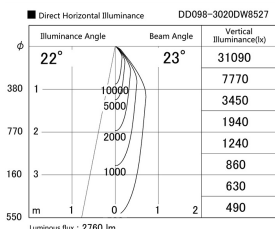

Item no. DD098-3020DW8527

Series Name: Φ 150 Spark

Dark Mirror Reflector

Installation	Recessed mount
Type	
Fixture wattage	30.3W
Beam angle	18 deg
Color Temp.	2700K
CRI	Ra>85
Luminous	2761 lm
Body	Die-cast aluminum alloy
Body finish	N/A
Trim finish	White
Reflector finish	Dark Mirror
IP Rate	IP20
Light source	COB module
Input Voltage	AC220~240V
Dimming Type	Non-Dimmable
Certificate	CE, CCC
Cut Hole	150mm

Height (Weight)	
65.3W	152 (1.5kg)
48.5W	152 (1.5kg)
44.3W	132 (1.3kg)
33.8W	132 (1.3kg)
30.3W	132 (1.3kg)
23.0W	102 (1.0kg)