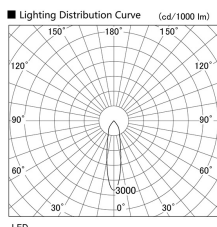

Item no. DD098-3020DW8527

Series Name: Φ 150 Spark

Dark Mirror Reflector

Installation	Recessed mount
Type	
Fixture wattage	30.3W
Beam angle	18 deg
Color Temp.	2700K
CRI	Ra>85
Luminous	2761 lm
Body	Die-cast aluminum alloy
Body finish	N/A
Trim finish	White
Reflector finish	Dark Mirror
IP Rate	IP20
Light source	COB module
Input Voltage	AC220~240V
Dimming Type	Non-Dimmable
Certificate	CE, CCC
Cut Hole	150mm

Height (Weight)	
65.3W	152 (1.5kg)
48.5W	152 (1.5kg)
44.3W	132 (1.3kg)
33.8W	132 (1.3kg)
30.3W	132 (1.3kg)
23.0W	102 (1.0kg)