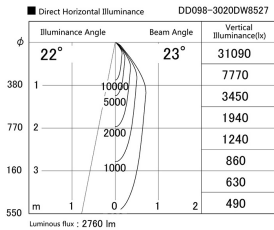

Item no. DD098-3020DW8527

Series Name: Φ 150 Spark

Dark Mirror Reflector

Installation	Recessed mount
Type	Φ 150 Spark
Fixture wattage	30.3W
Beam angle	18 deg
Color Temp.	2700K
CRI	Ra>85
Luminous	2761 lm
Body	Die-cast aluminum alloy
Body finish	N/A
Trim finish	White
Reflector finish	Dark Mirror
IP Rate	IP20
Light source	COB module
Input Voltage	AC220~240V
Dimming Type	Non-Dimmable
Certificate	CE, CCC
Cut Hole	150mm

Height (Weight)	
65.3W	152 (1.5kg)
48.5W	152 (1.5kg)
44.3W	132 (1.3kg)
33.8W	132 (1.3kg)
30.3W	132 (1.3kg)
23.0W	102 (1.0kg)