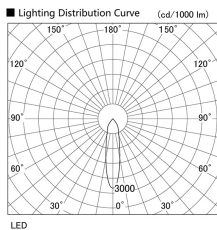

Item no. DD098-3020DW8527

Series Name: Φ 150 Spark

Dark Mirror Reflector

Installation	Recessed mount
Type	Φ 150 Spark
Fixture wattage	30.3W
Beam angle	18 deg
Color Temp.	2700K
CRI	Ra>85
Luminous	2761 lm
Body	Die-cast aluminum alloy
Body finish	N/A
Trim finish	White
Reflector finish	Dark Mirror
IP Rate	IP20
Light source	COB module
Input Voltage	AC220~240V
Dimming Type	Non-Dimmable
Certificate	CE, CCC
Cut Hole	150mm

Height (Weight)	
65.3W	152 (1.5kg)
48.5W	152 (1.5kg)
44.3W	132 (1.3kg)
33.8W	132 (1.3kg)
30.3W	132 (1.3kg)
23.0W	102 (1.0kg)