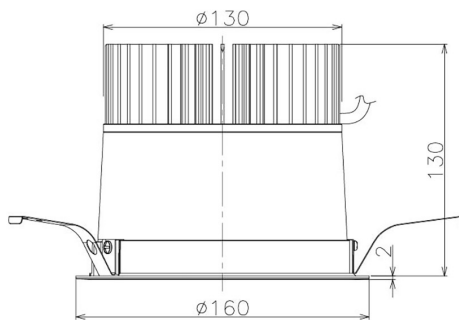

Item no. DD098-3020DW8527

Series Name: Φ 150 Spark

Dark Mirror Reflector

Installation	Recessed mount
Type	Φ 150 Spark
Fixture wattage	30.3W
Beam angle	18 deg
Color Temp.	2700K
CRI	Ra>85
Luminous	2761 lm
Body	Die-cast aluminum alloy
Body finish	N/A
Trim finish	White
Reflector finish	Dark Mirror
IP Rate	IP20
Light source	COB module
Input Voltage	AC220~240V
Dimming Type	Non-Dimmable
Certificate	CE, CCC
Cut Hole	150mm

Height (Weight)	
65.3W	152 (1.5kg)
48.5W	152 (1.5kg)
44.3W	132 (1.3kg)
33.8W	132 (1.3kg)
30.3W	132 (1.3kg)
23.0W	102 (1.0kg)