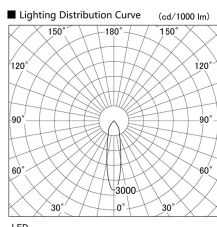

Item no. DD098-3020DW8530

Series Name: Φ 150 Spark

Dark Mirror Reflector

Installation	Recessed mount
Type	
Fixture wattage	30.3W
Beam angle	18 deg
Color Temp.	3000K
CRI	Ra>85
Luminous	2876 lm
Body	Die-cast aluminum alloy
Body finish	N/A
Trim finish	White
Reflector finish	Dark Mirror
IP Rate	IP20
Light source	COB module
Input Voltage	AC220~240V
Dimming Type	Non-Dimmable
Certificate	CE, CCC
Cut Hole	150mm

Height (Weight)	
65.3W	152 (1.5kg)
48.5W	152 (1.5kg)
44.3W	132 (1.3kg)
33.8W	132 (1.3kg)
30.3W	132 (1.3kg)
23.0W	102 (1.0kg)