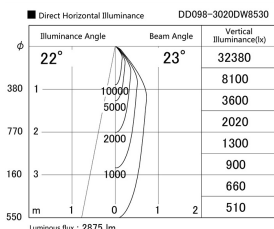

Item no. DD098-3020DW8530

Series Name: Φ 150 Spark

Dark Mirror Reflector

Installation	Recessed mount
Type	
Fixture wattage	30.3W
Beam angle	18 deg
Color Temp.	3000K
CRI	Ra>85
Luminous	2876 lm
Body	Die-cast aluminum alloy
Body finish	N/A
Trim finish	White
Reflector finish	Dark Mirror
IP Rate	IP20
Light source	COB module
Input Voltage	AC220~240V
Dimming Type	Non-Dimmable
Certificate	CE, CCC
Cut Hole	150mm

Height (Weight)	
65.3W	152 (1.5kg)
48.5W	152 (1.5kg)
44.3W	132 (1.3kg)
33.8W	132 (1.3kg)
30.3W	132 (1.3kg)
23.0W	102 (1.0kg)