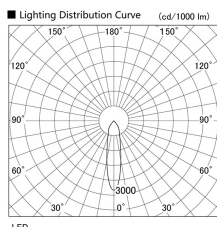

Item no. DD098-3020DW8535

Series Name: Φ 150 Spark

Dark Mirror Reflector

Installation	Recessed mount
Type	
Fixture wattage	30.3W
Beam angle	28 deg
Color Temp.	3500K
CRI	Ra>85
Luminous	2933 lm
Body	Die-cast aluminum alloy
Body finish	N/A
Trim finish	White
Reflector finish	Dark Mirror
IP Rate	IP20
Light source	COB module
Input Voltage	AC220~240V
Dimming Type	Non-Dimmable
Certificate	CE, CCC
Cut Hole	150mm

Height (Weight)	
65.3W	152 (1.5kg)
48.5W	152 (1.5kg)
44.3W	132 (1.3kg)
33.8W	132 (1.3kg)
30.3W	132 (1.3kg)
23.0W	102 (1.0kg)