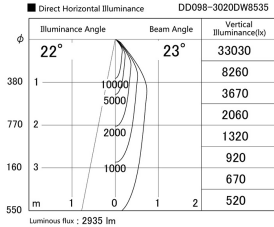

Item no. DD098-3020DW8535

Series Name:  $\Phi$ 150 Spark

Dark Mirror Reflector

Installation	Recessed mount
Type	$\Phi$ 150 Spark
Fixture wattage	30.3W
Beam angle	28 deg
Color Temp.	3500K
CRI	Ra>85
Luminous	2933 lm
Body	Die-cast aluminum alloy
Body finish	N/A
Trim finish	White
Reflector finish	Dark Mirror
IP Rate	IP20
Light source	COB module
Input Voltage	AC220~240V
Dimming Type	Non-Dimmable
Certificate	CE, CCC
Cut Hole	150mm

Height (Weight)	
65.3W	152 (1.5kg)
48.5W	152 (1.5kg)
44.3W	132 (1.3kg)
33.8W	132 (1.3kg)
30.3W	132 (1.3kg)
23.0W	102 (1.0kg)