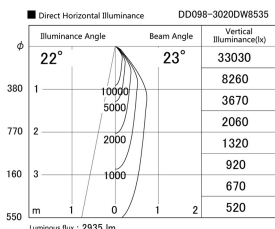

Item no. DD098-3020DW8535

Series Name: Φ 150 Spark

Dark Mirror Reflector

Installation	Recessed mount
Type	
Fixture wattage	30.3W
Beam angle	28 deg
Color Temp.	3500K
CRI	Ra>85
Luminous	2933 lm
Body	Die-cast aluminum alloy
Body finish	N/A
Trim finish	White
Reflector finish	Dark Mirror
IP Rate	IP20
Light source	COB module
Input Voltage	AC220~240V
Dimming Type	Non-Dimmable
Certificate	CE, CCC
Cut Hole	150mm

Height (Weight)	
65.3W	152 (1.5kg)
48.5W	152 (1.5kg)
44.3W	132 (1.3kg)
33.8W	132 (1.3kg)
30.3W	132 (1.3kg)
23.0W	102 (1.0kg)