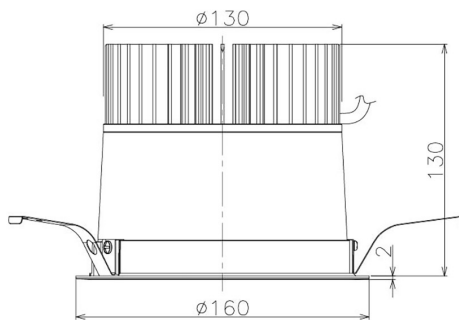

Item no. DD098-3020DW8535

Series Name:  $\Phi$ 150 Spark

Dark Mirror Reflector

Installation	Recessed mount
Type	$\Phi$ 150 Spark
Fixture wattage	30.3W
Beam angle	28 deg
Color Temp.	3500K
CRI	Ra>85
Luminous	2933 lm
Body	Die-cast aluminum alloy
Body finish	N/A
Trim finish	White
Reflector finish	Dark Mirror
IP Rate	IP20
Light source	COB module
Input Voltage	AC220~240V
Dimming Type	Non-Dimmable
Certificate	CE, CCC
Cut Hole	150mm

Height (Weight)	
65.3W	152 (1.5kg)
48.5W	152 (1.5kg)
44.3W	132 (1.3kg)
33.8W	132 (1.3kg)
30.3W	132 (1.3kg)
23.0W	102 (1.0kg)