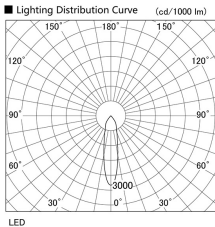

Item no. DD098-3020DW8535

Series Name:  $\Phi$ 150 Spark

Dark Mirror Reflector

Installation	Recessed mount
Type	$\Phi$ 150 Spark
Fixture wattage	30.3W
Beam angle	28 deg
Color Temp.	3500K
CRI	Ra>85
Luminous	2933 lm
Body	Die-cast aluminum alloy
Body finish	N/A
Trim finish	White
Reflector finish	Dark Mirror
IP Rate	IP20
Light source	COB module
Input Voltage	AC220~240V
Dimming Type	Non-Dimmable
Certificate	CE, CCC
Cut Hole	150mm

Height (Weight)	
65.3W	152 (1.5kg)
48.5W	152 (1.5kg)
44.3W	132 (1.3kg)
33.8W	132 (1.3kg)
30.3W	132 (1.3kg)
23.0W	102 (1.0kg)