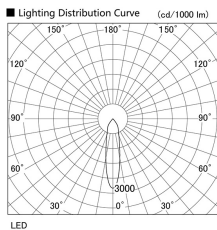

Item no. DD098-3020DW8540

Series Name:  $\Phi$ 150 Spark

Dark Mirror Reflector

Installation	Recessed mount
Type	
Fixture wattage	30.3W
Beam angle	28 deg
Color Temp.	4000K
CRI	Ra>85
Luminous	2962 lm
Body	Die-cast aluminum alloy
Body finish	N/A
Trim finish	White
Reflector finish	Dark Mirror
IP Rate	IP20
Light source	COB module
Input Voltage	AC220~240V
Dimming Type	Non-Dimmable
Certificate	CE, CCC
Cut Hole	150mm

Height (Weight)	
65.3W	152 (1.5kg)
48.5W	152 (1.5kg)
44.3W	132 (1.3kg)
33.8W	132 (1.3kg)
30.3W	132 (1.3kg)
23.0W	102 (1.0kg)