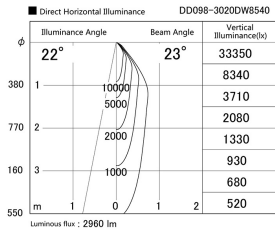

Item no. DD098-3020DW8540

Series Name: Φ 150 Spark

Dark Mirror Reflector

Installation	Recessed mount
Type	Φ 150 Spark
Fixture wattage	30.3W
Beam angle	28 deg
Color Temp.	4000K
CRI	Ra>85
Luminous	2962 lm
Body	Die-cast aluminum alloy
Body finish	N/A
Trim finish	White
Reflector finish	Dark Mirror
IP Rate	IP20
Light source	COB module
Input Voltage	AC220~240V
Dimming Type	Non-Dimmable
Certificate	CE, CCC
Cut Hole	150mm

Height (Weight)	
65.3W	152 (1.5kg)
48.5W	152 (1.5kg)
44.3W	132 (1.3kg)
33.8W	132 (1.3kg)
30.3W	132 (1.3kg)
23.0W	102 (1.0kg)