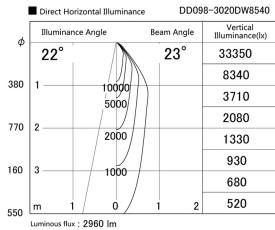

Item no. DD098-3020DW8540

Series Name:  $\Phi$ 150 Spark

Dark Mirror Reflector

Installation	Recessed mount
Type	
Fixture wattage	30.3W
Beam angle	28 deg
Color Temp.	4000K
CRI	Ra>85
Luminous	2962 lm
Body	Die-cast aluminum alloy
Body finish	N/A
Trim finish	White
Reflector finish	Dark Mirror
IP Rate	IP20
Light source	COB module
Input Voltage	AC220~240V
Dimming Type	Non-Dimmable
Certificate	CE, CCC
Cut Hole	150mm

Height (Weight)	
65.3W	152 (1.5kg)
48.5W	152 (1.5kg)
44.3W	132 (1.3kg)
33.8W	132 (1.3kg)
30.3W	132 (1.3kg)
23.0W	102 (1.0kg)