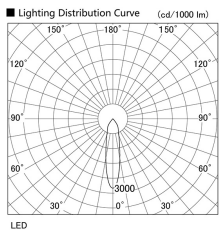

Item no. DD098-3020DW8540

Series Name: Φ 150 Spark

Dark Mirror Reflector

Installation	Recessed mount
Type	Φ 150 Spark
Fixture wattage	30.3W
Beam angle	28 deg
Color Temp.	4000K
CRI	Ra>85
Luminous	2962 lm
Body	Die-cast aluminum alloy
Body finish	N/A
Trim finish	White
Reflector finish	Dark Mirror
IP Rate	IP20
Light source	COB module
Input Voltage	AC220~240V
Dimming Type	Non-Dimmable
Certificate	CE, CCC
Cut Hole	150mm

Height (Weight)	
65.3W	152 (1.5kg)
48.5W	152 (1.5kg)
44.3W	132 (1.3kg)
33.8W	132 (1.3kg)
30.3W	132 (1.3kg)
23.0W	102 (1.0kg)