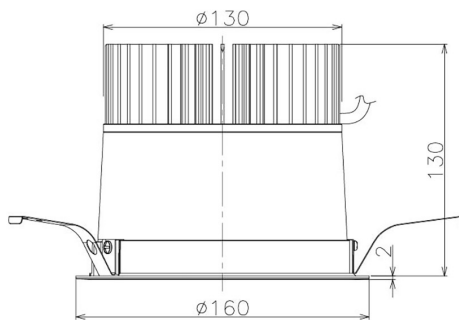

Item no. DD098-3020DW8540

Series Name: Φ 150 Spark

Dark Mirror Reflector

Installation	Recessed mount
Type	Φ 150 Spark
Fixture wattage	30.3W
Beam angle	28 deg
Color Temp.	4000K
CRI	Ra>85
Luminous	2962 lm
Body	Die-cast aluminum alloy
Body finish	N/A
Trim finish	White
Reflector finish	Dark Mirror
IP Rate	IP20
Light source	COB module
Input Voltage	AC220~240V
Dimming Type	Non-Dimmable
Certificate	CE, CCC
Cut Hole	150mm

Height (Weight)	
65.3W	152 (1.5kg)
48.5W	152 (1.5kg)
44.3W	132 (1.3kg)
33.8W	132 (1.3kg)
30.3W	132 (1.3kg)
23.0W	102 (1.0kg)