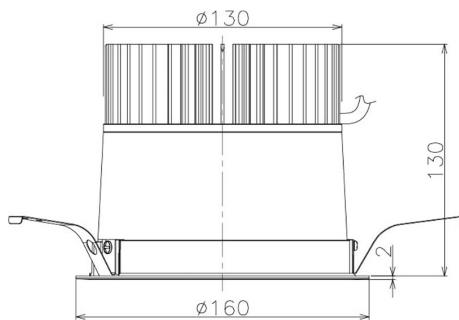

Item no. DD098-3020DW8540

Series Name:  $\Phi$ 150 Spark

Dark Mirror Reflector

Installation	Recessed mount
Type	
Fixture wattage	30.3W
Beam angle	28 deg
Color Temp.	4000K
CRI	Ra>85
Luminous	2962 lm
Body	Die-cast aluminum alloy
Body finish	N/A
Trim finish	White
Reflector finish	Dark Mirror
IP Rate	IP20
Light source	COB module
Input Voltage	AC220~240V
Dimming Type	Non-Dimmable
Certificate	CE, CCC
Cut Hole	150mm

Height (Weight)	
65.3W	152 (1.5kg)
48.5W	152 (1.5kg)
44.3W	132 (1.3kg)
33.8W	132 (1.3kg)
30.3W	132 (1.3kg)
23.0W	102 (1.0kg)