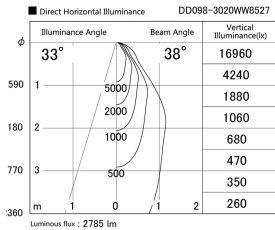

Item no. DD098-3020WW8527

Series Name: Φ 150 Spark

White Reflector

Installation	Recessed mount
Type	
Fixture wattage	30.3W
Beam angle	38 deg
Color Temp.	2700K
CRI	Ra>85
Luminous	2783 lm
Body	Die-cast aluminum alloy
Body finish	N/A
Trim finish	White
Reflector finish	White
IP Rate	IP20
Light source	COB module
Input Voltage	AC220~240V
Dimming Type	Non-Dimmable
Certificate	CE, CCC
Cut Hole	150mm

Height (Weight)	
65.3W	152 (1.5kg)
48.5W	152 (1.5kg)
44.3W	132 (1.3kg)
33.8W	132 (1.3kg)
30.3W	132 (1.3kg)
23.0W	102 (1.0kg)