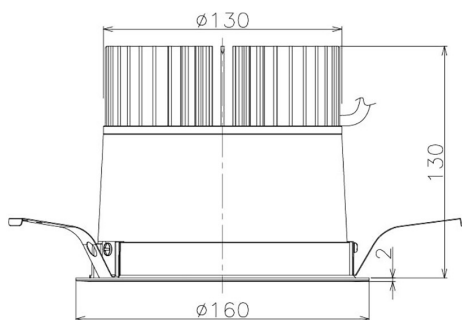

Item no. DD098-3020WW8527

Series Name: Φ 150 Spark

White Reflector

Installation	Recessed mount
Type	Φ 150 Spark
Fixture wattage	30.3W
Beam angle	38 deg
Color Temp.	2700K
CRI	Ra>85
Luminous	2783 lm
Body	Die-cast aluminum alloy
Body finish	N/A
Trim finish	White
Reflector finish	White
IP Rate	IP20
Light source	COB module
Input Voltage	AC220~240V
Dimming Type	Non-Dimmable
Certificate	CE, CCC
Cut Hole	150mm

Height (Weight)	
65.3W	152 (1.5kg)
48.5W	152 (1.5kg)
44.3W	132 (1.3kg)
33.8W	132 (1.3kg)
30.3W	132 (1.3kg)
23.0W	102 (1.0kg)