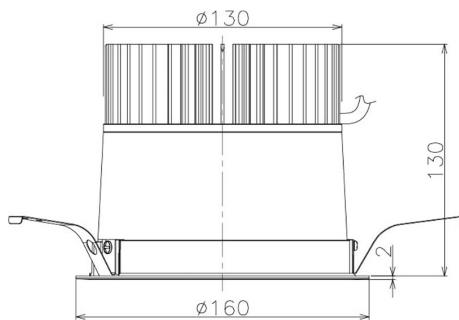

Item no. DD098-3020WW8527

Series Name: Φ 150 Spark

White Reflector

Installation	Recessed mount
Type	
Fixture wattage	30.3W
Beam angle	38 deg
Color Temp.	2700K
CRI	Ra>85
Luminous	2783 lm
Body	Die-cast aluminum alloy
Body finish	N/A
Trim finish	White
Reflector finish	White
IP Rate	IP20
Light source	COB module
Input Voltage	AC220~240V
Dimming Type	Non-Dimmable
Certificate	CE, CCC
Cut Hole	150mm

Height (Weight)	
65.3W	152 (1.5kg)
48.5W	152 (1.5kg)
44.3W	132 (1.3kg)
33.8W	132 (1.3kg)
30.3W	132 (1.3kg)
23.0W	102 (1.0kg)