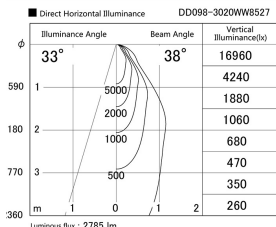

Item no. DD098-3020WW8527

Series Name: Φ 150 Spark

White Reflector

Installation	Recessed mount
Type	Φ 150 Spark
Fixture wattage	30.3W
Beam angle	38 deg
Color Temp.	2700K
CRI	Ra>85
Luminous	2783 lm
Body	Die-cast aluminum alloy
Body finish	N/A
Trim finish	White
Reflector finish	White
IP Rate	IP20
Light source	COB module
Input Voltage	AC220~240V
Dimming Type	Non-Dimmable
Certificate	CE, CCC
Cut Hole	150mm

Height (Weight)	
65.3W	152 (1.5kg)
48.5W	152 (1.5kg)
44.3W	132 (1.3kg)
33.8W	132 (1.3kg)
30.3W	132 (1.3kg)
23.0W	102 (1.0kg)