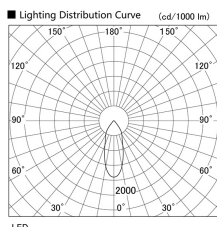

Item no. DD098-3020WW8527

Series Name: Φ 150 Spark

White Reflector

Installation	Recessed mount
Type	Φ 150 Spark
Fixture wattage	30.3W
Beam angle	38 deg
Color Temp.	2700K
CRI	Ra>85
Luminous	2783 lm
Body	Die-cast aluminum alloy
Body finish	N/A
Trim finish	White
Reflector finish	White
IP Rate	IP20
Light source	COB module
Input Voltage	AC220~240V
Dimming Type	Non-Dimmable
Certificate	CE, CCC
Cut Hole	150mm

Height (Weight)	
65.3W	152 (1.5kg)
48.5W	152 (1.5kg)
44.3W	132 (1.3kg)
33.8W	132 (1.3kg)
30.3W	132 (1.3kg)
23.0W	102 (1.0kg)