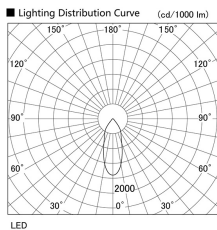

Item no. DD098-3020WW8527

Series Name: Φ 150 Spark

White Reflector

Installation	Recessed mount
Type	
Fixture wattage	30.3W
Beam angle	38 deg
Color Temp.	2700K
CRI	Ra>85
Luminous	2783 lm
Body	Die-cast aluminum alloy
Body finish	N/A
Trim finish	White
Reflector finish	White
IP Rate	IP20
Light source	COB module
Input Voltage	AC220~240V
Dimming Type	Non-Dimmable
Certificate	CE, CCC
Cut Hole	150mm

Height (Weight)	
65.3W	152 (1.5kg)
48.5W	152 (1.5kg)
44.3W	132 (1.3kg)
33.8W	132 (1.3kg)
30.3W	132 (1.3kg)
23.0W	102 (1.0kg)