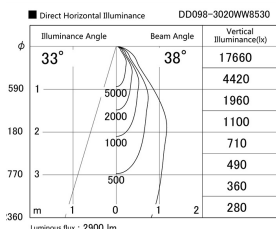

Item no. DD098-3020WW8530

Series Name: Φ 150 Spark

White Reflector

Installation	Recessed mount
Type	Φ 150 Spark
Fixture wattage	30.3W
Beam angle	38 deg
Color Temp.	3000K
CRI	Ra>85
Luminous	2899 lm
Body	Die-cast aluminum alloy
Body finish	N/A
Trim finish	White
Reflector finish	White
IP Rate	IP20
Light source	COB module
Input Voltage	AC220~240V
Dimming Type	Non-Dimmable
Certificate	CE, CCC
Cut Hole	150mm

Height (Weight)	
65.3W	152 (1.5kg)
48.5W	152 (1.5kg)
44.3W	132 (1.3kg)
33.8W	132 (1.3kg)
30.3W	132 (1.3kg)
23.0W	102 (1.0kg)