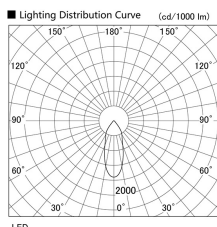

Item no. DD098-3020WW8530

Series Name: Φ 150 Spark

White Reflector

Installation	Recessed mount
Type	
Fixture wattage	30.3W
Beam angle	38 deg
Color Temp.	3000K
CRI	Ra>85
Luminous	2899 lm
Body	Die-cast aluminum alloy
Body finish	N/A
Trim finish	White
Reflector finish	White
IP Rate	IP20
Light source	COB module
Input Voltage	AC220~240V
Dimming Type	Non-Dimmable
Certificate	CE, CCC
Cut Hole	150mm

Height (Weight)	
65.3W	152 (1.5kg)
48.5W	152 (1.5kg)
44.3W	132 (1.3kg)
33.8W	132 (1.3kg)
30.3W	132 (1.3kg)
23.0W	102 (1.0kg)