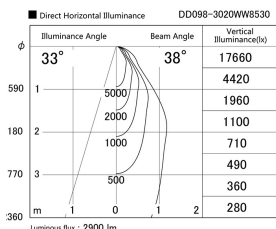

Item no. DD098-3020WW8530

Series Name: Φ 150 Spark

White Reflector

Installation	Recessed mount
Type	
Fixture wattage	30.3W
Beam angle	38 deg
Color Temp.	3000K
CRI	Ra>85
Luminous	2899 lm
Body	Die-cast aluminum alloy
Body finish	N/A
Trim finish	White
Reflector finish	White
IP Rate	IP20
Light source	COB module
Input Voltage	AC220~240V
Dimming Type	Non-Dimmable
Certificate	CE, CCC
Cut Hole	150mm

Height (Weight)	
65.3W	152 (1.5kg)
48.5W	152 (1.5kg)
44.3W	132 (1.3kg)
33.8W	132 (1.3kg)
30.3W	132 (1.3kg)
23.0W	102 (1.0kg)