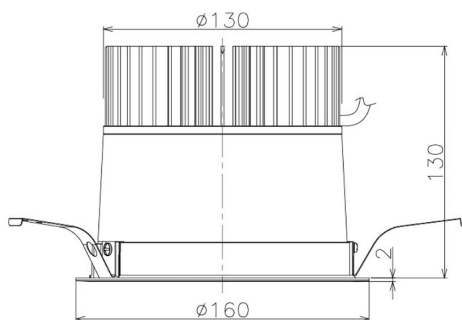

Item no. DD098-3020WW8530

Series Name: Φ 150 Spark

White Reflector

Installation	Recessed mount
Type	Φ 150 Spark
Fixture wattage	30.3W
Beam angle	38 deg
Color Temp.	3000K
CRI	Ra>85
Luminous	2899 lm
Body	Die-cast aluminum alloy
Body finish	N/A
Trim finish	White
Reflector finish	White
IP Rate	IP20
Light source	COB module
Input Voltage	AC220~240V
Dimming Type	Non-Dimmable
Certificate	CE, CCC
Cut Hole	150mm

Height (Weight)	
65.3W	152 (1.5kg)
48.5W	152 (1.5kg)
44.3W	132 (1.3kg)
33.8W	132 (1.3kg)
30.3W	132 (1.3kg)
23.0W	102 (1.0kg)