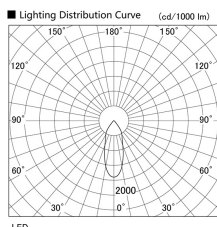

Item no. DD098-3020WW8530

Series Name: Φ 150 Spark

White Reflector

Installation	Recessed mount
Type	Φ 150 Spark
Fixture wattage	30.3W
Beam angle	38 deg
Color Temp.	3000K
CRI	Ra>85
Luminous	2899 lm
Body	Die-cast aluminum alloy
Body finish	N/A
Trim finish	White
Reflector finish	White
IP Rate	IP20
Light source	COB module
Input Voltage	AC220~240V
Dimming Type	Non-Dimmable
Certificate	CE, CCC
Cut Hole	150mm

Height (Weight)	
65.3W	152 (1.5kg)
48.5W	152 (1.5kg)
44.3W	132 (1.3kg)
33.8W	132 (1.3kg)
30.3W	132 (1.3kg)
23.0W	102 (1.0kg)