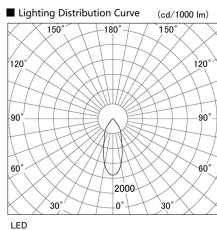

Item no. DD098-3020WW8535

Series Name: Φ 150 Spark

White Reflector

Installation	Recessed mount
Type	
Fixture wattage	30.3W
Beam angle	38 deg
Color Temp.	3500K
CRI	Ra>85
Luminous	2957 lm
Body	Die-cast aluminum alloy
Body finish	N/A
Trim finish	White
Reflector finish	White
IP Rate	IP20
Light source	COB module
Input Voltage	AC220~240V
Dimming Type	Non-Dimmable
Certificate	CE, CCC
Cut Hole	150mm

Height (Weight)	
65.3W	152 (1.5kg)
48.5W	152 (1.5kg)
44.3W	132 (1.3kg)
33.8W	132 (1.3kg)
30.3W	132 (1.3kg)
23.0W	102 (1.0kg)