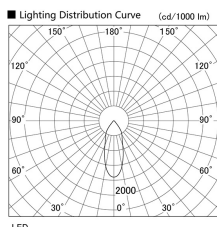

Item no. DD098-3020WW8535

Series Name: Φ 150 Spark

White Reflector

| | |
|------------------|-------------------------|
| Installation | Recessed mount |
| Type | Φ 150 Spark |
| Fixture wattage | 30.3W |
| Beam angle | 38 deg |
| Color Temp. | 3500K |
| CRI | Ra>85 |
| Luminous | 2957 lm |
| Body | Die-cast aluminum alloy |
| Body finish | N/A |
| Trim finish | White |
| Reflector finish | White |
| IP Rate | IP20 |
| Light source | COB module |
| Input Voltage | AC220~240V |
| Dimming Type | Non-Dimmable |
| Certificate | CE, CCC |
| Cut Hole | 150mm |

| Height (Weight) | |
|-----------------|-------------|
| 65.3W | 152 (1.5kg) |
| 48.5W | 152 (1.5kg) |
| 44.3W | 132 (1.3kg) |
| 33.8W | 132 (1.3kg) |
| 30.3W | 132 (1.3kg) |
| 23.0W | 102 (1.0kg) |