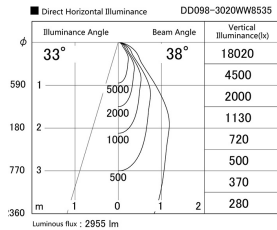

Item no. DD098-3020WW8535

Series Name: Φ 150 Spark

White Reflector

Installation	Recessed mount
Type	
Fixture wattage	30.3W
Beam angle	38 deg
Color Temp.	3500K
CRI	Ra>85
Luminous	2957 lm
Body	Die-cast aluminum alloy
Body finish	N/A
Trim finish	White
Reflector finish	White
IP Rate	IP20
Light source	COB module
Input Voltage	AC220~240V
Dimming Type	Non-Dimmable
Certificate	CE, CCC
Cut Hole	150mm

Height (Weight)	
65.3W	152 (1.5kg)
48.5W	152 (1.5kg)
44.3W	132 (1.3kg)
33.8W	132 (1.3kg)
30.3W	132 (1.3kg)
23.0W	102 (1.0kg)