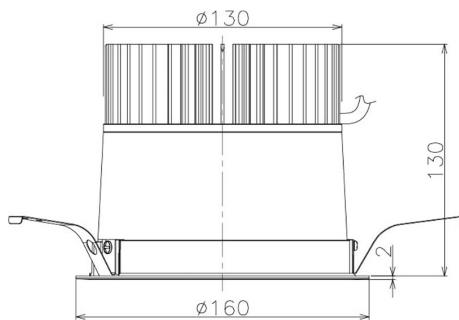

Item no. DD098-3020WW8535

Series Name: Φ 150 Spark

White Reflector

Installation	Recessed mount
Type	
Fixture wattage	30.3W
Beam angle	38 deg
Color Temp.	3500K
CRI	Ra>85
Luminous	2957 lm
Body	Die-cast aluminum alloy
Body finish	N/A
Trim finish	White
Reflector finish	White
IP Rate	IP20
Light source	COB module
Input Voltage	AC220~240V
Dimming Type	Non-Dimmable
Certificate	CE, CCC
Cut Hole	150mm

Height (Weight)	
65.3W	152 (1.5kg)
48.5W	152 (1.5kg)
44.3W	132 (1.3kg)
33.8W	132 (1.3kg)
30.3W	132 (1.3kg)
23.0W	102 (1.0kg)