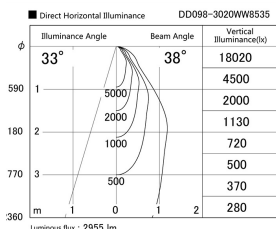

Item no. DD098-3020WW8535

Series Name: Φ 150 Spark

White Reflector

| | |
|------------------|-------------------------|
| Installation | Recessed mount |
| Type | Φ 150 Spark |
| Fixture wattage | 30.3W |
| Beam angle | 38 deg |
| Color Temp. | 3500K |
| CRI | Ra>85 |
| Luminous | 2957 lm |
| Body | Die-cast aluminum alloy |
| Body finish | N/A |
| Trim finish | White |
| Reflector finish | White |
| IP Rate | IP20 |
| Light source | COB module |
| Input Voltage | AC220~240V |
| Dimming Type | Non-Dimmable |
| Certificate | CE, CCC |
| Cut Hole | 150mm |

| Height (Weight) | |
|-----------------|-------------|
| 65.3W | 152 (1.5kg) |
| 48.5W | 152 (1.5kg) |
| 44.3W | 132 (1.3kg) |
| 33.8W | 132 (1.3kg) |
| 30.3W | 132 (1.3kg) |
| 23.0W | 102 (1.0kg) |