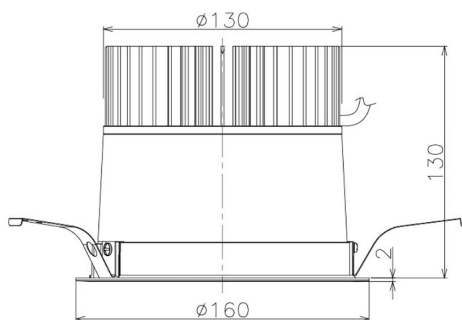

Item no. DD098-3020WW8535

Series Name: Φ 150 Spark

White Reflector

| | |
|------------------|-------------------------|
| Installation | Recessed mount |
| Type | Φ 150 Spark |
| Fixture wattage | 30.3W |
| Beam angle | 38 deg |
| Color Temp. | 3500K |
| CRI | Ra>85 |
| Luminous | 2957 lm |
| Body | Die-cast aluminum alloy |
| Body finish | N/A |
| Trim finish | White |
| Reflector finish | White |
| IP Rate | IP20 |
| Light source | COB module |
| Input Voltage | AC220~240V |
| Dimming Type | Non-Dimmable |
| Certificate | CE, CCC |
| Cut Hole | 150mm |

| Height (Weight) | |
|-----------------|-------------|
| 65.3W | 152 (1.5kg) |
| 48.5W | 152 (1.5kg) |
| 44.3W | 132 (1.3kg) |
| 33.8W | 132 (1.3kg) |
| 30.3W | 132 (1.3kg) |
| 23.0W | 102 (1.0kg) |