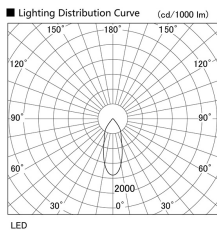

Item no. DD098-3020WW8540

Series Name: Φ 150 Spark

White Reflector

Installation	Recessed mount
Type	
Fixture wattage	30.3W
Beam angle	38 deg
Color Temp.	4000K
CRI	Ra>85
Luminous	2986 lm
Body	Die-cast aluminum alloy
Body finish	N/A
Trim finish	White
Reflector finish	White
IP Rate	IP20
Light source	COB module
Input Voltage	AC220~240V
Dimming Type	Non-Dimmable
Certificate	CE, CCC
Cut Hole	150mm

Height (Weight)	
65.3W	152 (1.5kg)
48.5W	152 (1.5kg)
44.3W	132 (1.3kg)
33.8W	132 (1.3kg)
30.3W	132 (1.3kg)
23.0W	102 (1.0kg)