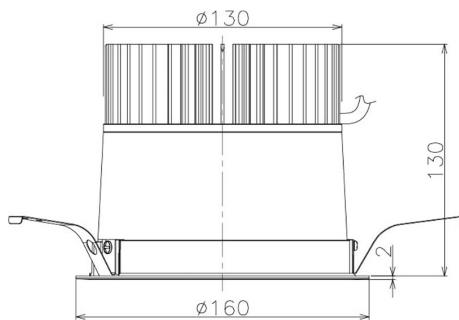

Item no. DD098-3020WW8540

Series Name: Φ 150 Spark

White Reflector

Installation	Recessed mount
Type	
Fixture wattage	30.3W
Beam angle	38 deg
Color Temp.	4000K
CRI	Ra>85
Luminous	2986 lm
Body	Die-cast aluminum alloy
Body finish	N/A
Trim finish	White
Reflector finish	White
IP Rate	IP20
Light source	COB module
Input Voltage	AC220~240V
Dimming Type	Non-Dimmable
Certificate	CE, CCC
Cut Hole	150mm

Height (Weight)	
65.3W	152 (1.5kg)
48.5W	152 (1.5kg)
44.3W	132 (1.3kg)
33.8W	132 (1.3kg)
30.3W	132 (1.3kg)
23.0W	102 (1.0kg)