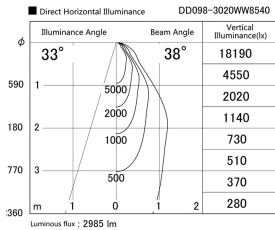

Item no. DD098-3020WW8540

Series Name: Φ 150 Spark

White Reflector

Installation	Recessed mount
Type	
Fixture wattage	30.3W
Beam angle	38 deg
Color Temp.	4000K
CRI	Ra>85
Luminous	2986 lm
Body	Die-cast aluminum alloy
Body finish	N/A
Trim finish	White
Reflector finish	White
IP Rate	IP20
Light source	COB module
Input Voltage	AC220~240V
Dimming Type	Non-Dimmable
Certificate	CE, CCC
Cut Hole	150mm

Height (Weight)	
65.3W	152 (1.5kg)
48.5W	152 (1.5kg)
44.3W	132 (1.3kg)
33.8W	132 (1.3kg)
30.3W	132 (1.3kg)
23.0W	102 (1.0kg)