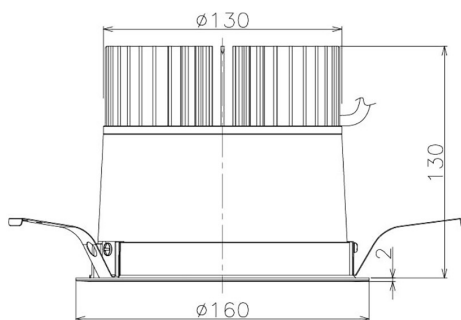

Item no. DD098-3040DW8527

Series Name: Φ 150 Spark

Dark Mirror Reflector

Installation	Recessed mount
Type	Φ 150 Spark
Fixture wattage	30.3W
Beam angle	58 deg
Color Temp.	2700K
CRI	Ra>85
Luminous	2500 lm
Body	Die-cast aluminum alloy
Body finish	N/A
Trim finish	White
Reflector finish	Dark Mirror
IP Rate	IP20
Light source	COB module
Input Voltage	AC220~240V
Dimming Type	Non-Dimmable
Certificate	CE, CCC
Cut Hole	150mm

Height (Weight)	
65.3W	152 (1.5kg)
48.5W	152 (1.5kg)
44.3W	132 (1.3kg)
33.8W	132 (1.3kg)
30.3W	132 (1.3kg)
23.0W	102 (1.0kg)