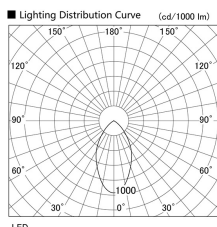

Item no. DD098-3040DW8527

Series Name: Φ 150 Spark

Dark Mirror Reflector

Installation	Recessed mount
Type	Φ 150 Spark
Fixture wattage	30.3W
Beam angle	58 deg
Color Temp.	2700K
CRI	Ra>85
Luminous	2500 lm
Body	Die-cast aluminum alloy
Body finish	N/A
Trim finish	White
Reflector finish	Dark Mirror
IP Rate	IP20
Light source	COB module
Input Voltage	AC220~240V
Dimming Type	Non-Dimmable
Certificate	CE, CCC
Cut Hole	150mm

Height (Weight)	
65.3W	152 (1.5kg)
48.5W	152 (1.5kg)
44.3W	132 (1.3kg)
33.8W	132 (1.3kg)
30.3W	132 (1.3kg)
23.0W	102 (1.0kg)