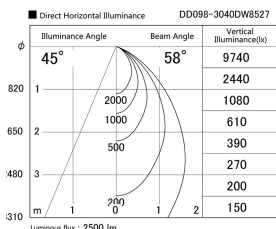

Item no. DD098-3040DW8527

Series Name: Φ 150 Spark

Dark Mirror Reflector

Installation	Recessed mount
Type	Φ 150 Spark
Fixture wattage	30.3W
Beam angle	58 deg
Color Temp.	2700K
CRI	Ra>85
Luminous	2500 lm
Body	Die-cast aluminum alloy
Body finish	N/A
Trim finish	White
Reflector finish	Dark Mirror
IP Rate	IP20
Light source	COB module
Input Voltage	AC220~240V
Dimming Type	Non-Dimmable
Certificate	CE, CCC
Cut Hole	150mm

Height (Weight)	
65.3W	152 (1.5kg)
48.5W	152 (1.5kg)
44.3W	132 (1.3kg)
33.8W	132 (1.3kg)
30.3W	132 (1.3kg)
23.0W	102 (1.0kg)