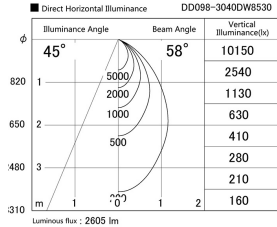

Item no. DD098-3040DW8530

Series Name: Φ 150 Spark

Dark Mirror Reflector

Installation	Recessed mount
Type	Φ 150 Spark
Fixture wattage	30.3W
Beam angle	58 deg
Color Temp.	3000K
CRI	Ra>85
Luminous	2604 lm
Body	Die-cast aluminum alloy
Body finish	N/A
Trim finish	White
Reflector finish	Dark Mirror
IP Rate	IP20
Light source	COB module
Input Voltage	AC220~240V
Dimming Type	Non-Dimmable
Certificate	CE, CCC
Cut Hole	150mm

Height (Weight)	
65.3W	152 (1.5kg)
48.5W	152 (1.5kg)
44.3W	132 (1.3kg)
33.8W	132 (1.3kg)
30.3W	132 (1.3kg)
23.0W	102 (1.0kg)