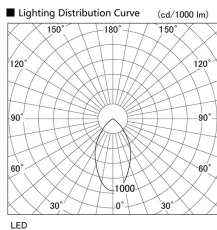

Item no. DD098-3040DW8530

Series Name: Φ 150 Spark

Dark Mirror Reflector

Installation	Recessed mount
Type	
Fixture wattage	30.3W
Beam angle	58 deg
Color Temp.	3000K
CRI	Ra>85
Luminous	2604 lm
Body	Die-cast aluminum alloy
Body finish	N/A
Trim finish	White
Reflector finish	Dark Mirror
IP Rate	IP20
Light source	COB module
Input Voltage	AC220~240V
Dimming Type	Non-Dimmable
Certificate	CE, CCC
Cut Hole	150mm

Height (Weight)	
65.3W	152 (1.5kg)
48.5W	152 (1.5kg)
44.3W	132 (1.3kg)
33.8W	132 (1.3kg)
30.3W	132 (1.3kg)
23.0W	102 (1.0kg)