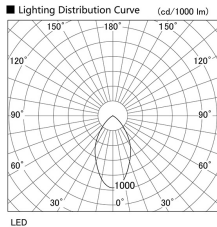

Item no. DD098-3040DW8530

Series Name: Φ 150 Spark

Dark Mirror Reflector

Installation	Recessed mount
Type	Φ 150 Spark
Fixture wattage	30.3W
Beam angle	58 deg
Color Temp.	3000K
CRI	Ra>85
Luminous	2604 lm
Body	Die-cast aluminum alloy
Body finish	N/A
Trim finish	White
Reflector finish	Dark Mirror
IP Rate	IP20
Light source	COB module
Input Voltage	AC220~240V
Dimming Type	Non-Dimmable
Certificate	CE, CCC
Cut Hole	150mm

Height (Weight)	
65.3W	152 (1.5kg)
48.5W	152 (1.5kg)
44.3W	132 (1.3kg)
33.8W	132 (1.3kg)
30.3W	132 (1.3kg)
23.0W	102 (1.0kg)