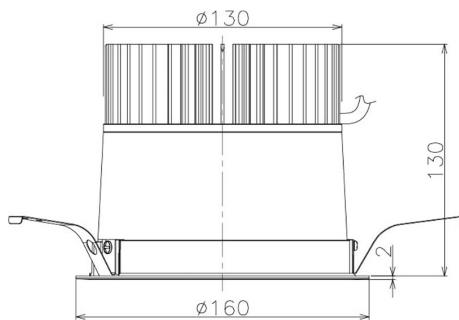

Item no. DD098-3040DW8530

Series Name: Φ 150 Spark

Dark Mirror Reflector

Installation	Recessed mount
Type	
Fixture wattage	30.3W
Beam angle	58 deg
Color Temp.	3000K
CRI	Ra>85
Luminous	2604 lm
Body	Die-cast aluminum alloy
Body finish	N/A
Trim finish	White
Reflector finish	Dark Mirror
IP Rate	IP20
Light source	COB module
Input Voltage	AC220~240V
Dimming Type	Non-Dimmable
Certificate	CE, CCC
Cut Hole	150mm

Height (Weight)	
65.3W	152 (1.5kg)
48.5W	152 (1.5kg)
44.3W	132 (1.3kg)
33.8W	132 (1.3kg)
30.3W	132 (1.3kg)
23.0W	102 (1.0kg)