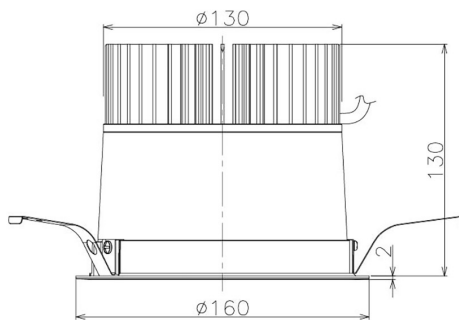

Item no. DD098-3040DW8530

Series Name: Φ 150 Spark

Dark Mirror Reflector

Installation	Recessed mount
Type	Φ 150 Spark
Fixture wattage	30.3W
Beam angle	58 deg
Color Temp.	3000K
CRI	Ra>85
Luminous	2604 lm
Body	Die-cast aluminum alloy
Body finish	N/A
Trim finish	White
Reflector finish	Dark Mirror
IP Rate	IP20
Light source	COB module
Input Voltage	AC220~240V
Dimming Type	Non-Dimmable
Certificate	CE, CCC
Cut Hole	150mm

Height (Weight)	
65.3W	152 (1.5kg)
48.5W	152 (1.5kg)
44.3W	132 (1.3kg)
33.8W	132 (1.3kg)
30.3W	132 (1.3kg)
23.0W	102 (1.0kg)