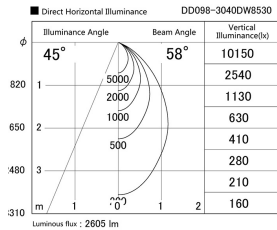

Item no. DD098-3040DW8530

Series Name: Φ 150 Spark

Dark Mirror Reflector

Installation	Recessed mount
Type	
Fixture wattage	30.3W
Beam angle	58 deg
Color Temp.	3000K
CRI	Ra>85
Luminous	2604 lm
Body	Die-cast aluminum alloy
Body finish	N/A
Trim finish	White
Reflector finish	Dark Mirror
IP Rate	IP20
Light source	COB module
Input Voltage	AC220~240V
Dimming Type	Non-Dimmable
Certificate	CE, CCC
Cut Hole	150mm

Height (Weight)	
65.3W	152 (1.5kg)
48.5W	152 (1.5kg)
44.3W	132 (1.3kg)
33.8W	132 (1.3kg)
30.3W	132 (1.3kg)
23.0W	102 (1.0kg)