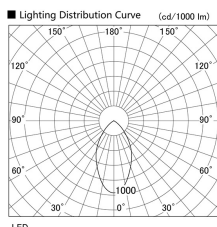

Item no. DD098-3040DW8535

Series Name: Φ 150 Spark

Dark Mirror Reflector

Installation	Recessed mount
Type	
Fixture wattage	30.3W
Beam angle	58 deg
Color Temp.	3500K
CRI	Ra>85
Luminous	2656 lm
Body	Die-cast aluminum alloy
Body finish	N/A
Trim finish	White
Reflector finish	Dark Mirror
IP Rate	IP20
Light source	COB module
Input Voltage	AC220~240V
Dimming Type	Non-Dimmable
Certificate	CE, CCC
Cut Hole	150mm

Height (Weight)	
65.3W	152 (1.5kg)
48.5W	152 (1.5kg)
44.3W	132 (1.3kg)
33.8W	132 (1.3kg)
30.3W	132 (1.3kg)
23.0W	102 (1.0kg)