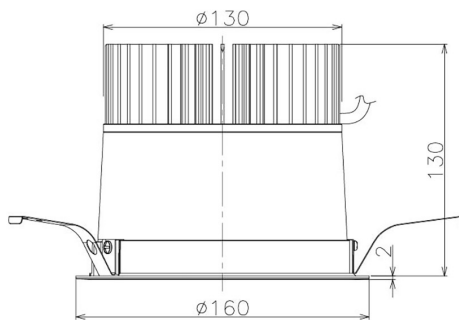

Item no. DD098-3040DW8535

Series Name: Φ 150 Spark

Dark Mirror Reflector

Installation	Recessed mount
Type	Φ 150 Spark
Fixture wattage	30.3W
Beam angle	58 deg
Color Temp.	3500K
CRI	Ra>85
Luminous	2656 lm
Body	Die-cast aluminum alloy
Body finish	N/A
Trim finish	White
Reflector finish	Dark Mirror
IP Rate	IP20
Light source	COB module
Input Voltage	AC220~240V
Dimming Type	Non-Dimmable
Certificate	CE, CCC
Cut Hole	150mm

Height (Weight)	
65.3W	152 (1.5kg)
48.5W	152 (1.5kg)
44.3W	132 (1.3kg)
33.8W	132 (1.3kg)
30.3W	132 (1.3kg)
23.0W	102 (1.0kg)