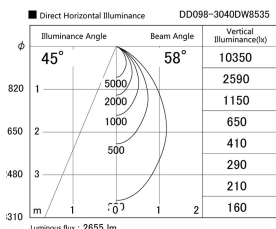

Item no. DD098-3040DW8535

Series Name: Φ 150 Spark

Dark Mirror Reflector

Installation	Recessed mount
Type	
Fixture wattage	30.3W
Beam angle	58 deg
Color Temp.	3500K
CRI	Ra>85
Luminous	2656 lm
Body	Die-cast aluminum alloy
Body finish	N/A
Trim finish	White
Reflector finish	Dark Mirror
IP Rate	IP20
Light source	COB module
Input Voltage	AC220~240V
Dimming Type	Non-Dimmable
Certificate	CE, CCC
Cut Hole	150mm

Height (Weight)	
65.3W	152 (1.5kg)
48.5W	152 (1.5kg)
44.3W	132 (1.3kg)
33.8W	132 (1.3kg)
30.3W	132 (1.3kg)
23.0W	102 (1.0kg)