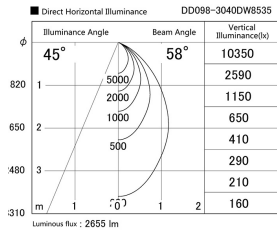

Item no. DD098-3040DW8535

Series Name: Φ 150 Spark

Dark Mirror Reflector

Installation	Recessed mount
Type	Φ 150 Spark
Fixture wattage	30.3W
Beam angle	58 deg
Color Temp.	3500K
CRI	Ra>85
Luminous	2656 lm
Body	Die-cast aluminum alloy
Body finish	N/A
Trim finish	White
Reflector finish	Dark Mirror
IP Rate	IP20
Light source	COB module
Input Voltage	AC220~240V
Dimming Type	Non-Dimmable
Certificate	CE, CCC
Cut Hole	150mm

Height (Weight)	
65.3W	152 (1.5kg)
48.5W	152 (1.5kg)
44.3W	132 (1.3kg)
33.8W	132 (1.3kg)
30.3W	132 (1.3kg)
23.0W	102 (1.0kg)