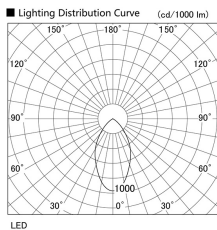

Item no. DD098-3040DW8535

Series Name: Φ 150 Spark

Dark Mirror Reflector

Installation	Recessed mount
Type	Φ 150 Spark
Fixture wattage	30.3W
Beam angle	58 deg
Color Temp.	3500K
CRI	Ra>85
Luminous	2656 lm
Body	Die-cast aluminum alloy
Body finish	N/A
Trim finish	White
Reflector finish	Dark Mirror
IP Rate	IP20
Light source	COB module
Input Voltage	AC220~240V
Dimming Type	Non-Dimmable
Certificate	CE, CCC
Cut Hole	150mm

Height (Weight)	
65.3W	152 (1.5kg)
48.5W	152 (1.5kg)
44.3W	132 (1.3kg)
33.8W	132 (1.3kg)
30.3W	132 (1.3kg)
23.0W	102 (1.0kg)