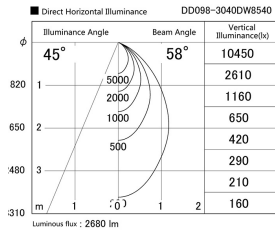

Item no. DD098-3040DW8540

Series Name:  $\Phi$ 150 Spark

Dark Mirror Reflector

Installation	Recessed mount
Type	$\Phi$ 150 Spark
Fixture wattage	30.3W
Beam angle	58 deg
Color Temp.	4000K
CRI	Ra>85
Luminous	2682 lm
Body	Die-cast aluminum alloy
Body finish	N/A
Trim finish	White
Reflector finish	Dark Mirror
IP Rate	IP20
Light source	COB module
Input Voltage	AC220~240V
Dimming Type	Non-Dimmable
Certificate	CE, CCC
Cut Hole	150mm

Height (Weight)	
65.3W	152 (1.5kg)
48.5W	152 (1.5kg)
44.3W	132 (1.3kg)
33.8W	132 (1.3kg)
30.3W	132 (1.3kg)
23.0W	102 (1.0kg)