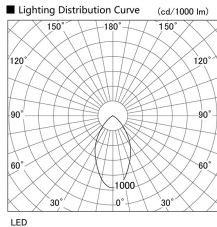

Item no. DD098-3040DW8540

Series Name:  $\Phi$ 150 Spark

Dark Mirror Reflector

Installation	Recessed mount
Type	$\Phi$ 150 Spark
Fixture wattage	30.3W
Beam angle	58 deg
Color Temp.	4000K
CRI	Ra>85
Luminous	2682 lm
Body	Die-cast aluminum alloy
Body finish	N/A
Trim finish	White
Reflector finish	Dark Mirror
IP Rate	IP20
Light source	COB module
Input Voltage	AC220~240V
Dimming Type	Non-Dimmable
Certificate	CE, CCC
Cut Hole	150mm

Height (Weight)	
65.3W	152 (1.5kg)
48.5W	152 (1.5kg)
44.3W	132 (1.3kg)
33.8W	132 (1.3kg)
30.3W	132 (1.3kg)
23.0W	102 (1.0kg)