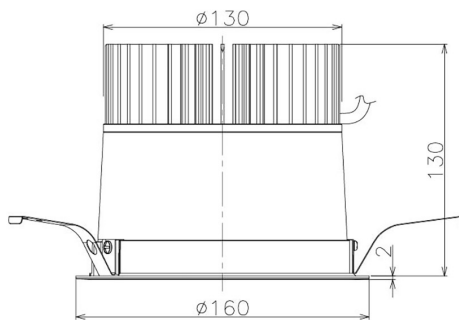

Item no. DD098-3040DW8540

Series Name:  $\Phi$ 150 Spark

Dark Mirror Reflector

Installation	Recessed mount
Type	$\Phi$ 150 Spark
Fixture wattage	30.3W
Beam angle	58 deg
Color Temp.	4000K
CRI	Ra>85
Luminous	2682 lm
Body	Die-cast aluminum alloy
Body finish	N/A
Trim finish	White
Reflector finish	Dark Mirror
IP Rate	IP20
Light source	COB module
Input Voltage	AC220~240V
Dimming Type	Non-Dimmable
Certificate	CE, CCC
Cut Hole	150mm

Height (Weight)	
65.3W	152 (1.5kg)
48.5W	152 (1.5kg)
44.3W	132 (1.3kg)
33.8W	132 (1.3kg)
30.3W	132 (1.3kg)
23.0W	102 (1.0kg)