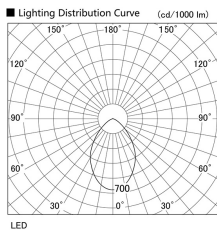

Item no. DD098-3040WW8527

Series Name: Φ 150 Spark

White Reflector

Installation	Recessed mount
Type	
Fixture wattage	30.3W
Beam angle	73 deg
Color Temp.	2700K
CRI	Ra>85
Luminous	2533 lm
Body	Die-cast aluminum alloy
Body finish	N/A
Trim finish	White
Reflector finish	White
IP Rate	IP20
Light source	COB module
Input Voltage	AC220~240V
Dimming Type	Non-Dimmable
Certificate	CE, CCC
Cut Hole	150mm

Height (Weight)	
65.3W	152 (1.5kg)
48.5W	152 (1.5kg)
44.3W	132 (1.3kg)
33.8W	132 (1.3kg)
30.3W	132 (1.3kg)
23.0W	102 (1.0kg)