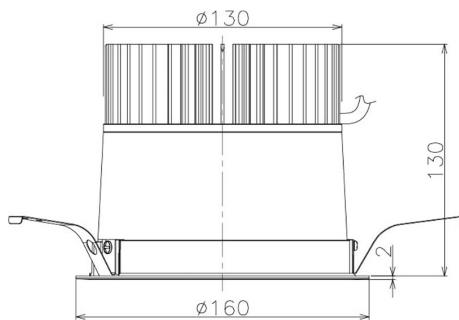

Item no. DD098-3040WW8527

Series Name: Φ 150 Spark

White Reflector

Installation	Recessed mount
Type	
Fixture wattage	30.3W
Beam angle	73 deg
Color Temp.	2700K
CRI	Ra>85
Luminous	2533 lm
Body	Die-cast aluminum alloy
Body finish	N/A
Trim finish	White
Reflector finish	White
IP Rate	IP20
Light source	COB module
Input Voltage	AC220~240V
Dimming Type	Non-Dimmable
Certificate	CE, CCC
Cut Hole	150mm

Height (Weight)	
65.3W	152 (1.5kg)
48.5W	152 (1.5kg)
44.3W	132 (1.3kg)
33.8W	132 (1.3kg)
30.3W	132 (1.3kg)
23.0W	102 (1.0kg)