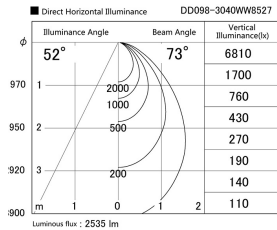

Item no. DD098-3040WW8527

Series Name: Φ 150 Spark

White Reflector

Installation	Recessed mount
Type	
Fixture wattage	30.3W
Beam angle	73 deg
Color Temp.	2700K
CRI	Ra>85
Luminous	2533 lm
Body	Die-cast aluminum alloy
Body finish	N/A
Trim finish	White
Reflector finish	White
IP Rate	IP20
Light source	COB module
Input Voltage	AC220~240V
Dimming Type	Non-Dimmable
Certificate	CE, CCC
Cut Hole	150mm

Height (Weight)	
65.3W	152 (1.5kg)
48.5W	152 (1.5kg)
44.3W	132 (1.3kg)
33.8W	132 (1.3kg)
30.3W	132 (1.3kg)
23.0W	102 (1.0kg)