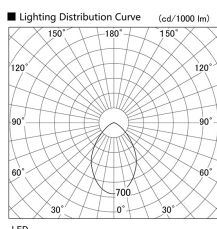

Item no. DD098-3040WW8530

Series Name:  $\Phi$ 150 Spark

White Reflector

Installation	Recessed mount
Type	$\Phi$ 150 Spark
Fixture wattage	30.3W
Beam angle	73 deg
Color Temp.	3000K
CRI	Ra>85
Luminous	2639 lm
Body	Die-cast aluminum alloy
Body finish	N/A
Trim finish	White
Reflector finish	White
IP Rate	IP20
Light source	COB module
Input Voltage	AC220~240V
Dimming Type	Non-Dimmable
Certificate	CE, CCC
Cut Hole	150mm

Height (Weight)	
65.3W	152 (1.5kg)
48.5W	152 (1.5kg)
44.3W	132 (1.3kg)
33.8W	132 (1.3kg)
30.3W	132 (1.3kg)
23.0W	102 (1.0kg)