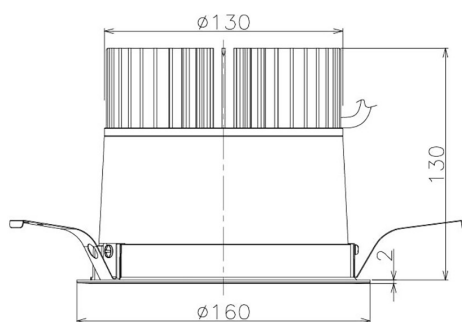

Item no. DD098-3040WW8530

Series Name:  $\Phi$ 150 Spark

White Reflector

Installation	Recessed mount
Type	$\Phi$ 150 Spark
Fixture wattage	30.3W
Beam angle	73 deg
Color Temp.	3000K
CRI	Ra>85
Luminous	2639 lm
Body	Die-cast aluminum alloy
Body finish	N/A
Trim finish	White
Reflector finish	White
IP Rate	IP20
Light source	COB module
Input Voltage	AC220~240V
Dimming Type	Non-Dimmable
Certificate	CE, CCC
Cut Hole	150mm

Height (Weight)	
65.3W	152 (1.5kg)
48.5W	152 (1.5kg)
44.3W	132 (1.3kg)
33.8W	132 (1.3kg)
30.3W	132 (1.3kg)
23.0W	102 (1.0kg)