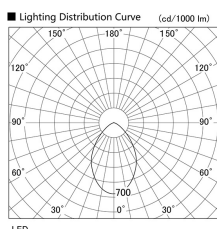

Item no. DD098-3040WW8530

Series Name: Φ 150 Spark

White Reflector

Installation	Recessed mount
Type	
Fixture wattage	30.3W
Beam angle	73 deg
Color Temp.	3000K
CRI	Ra>85
Luminous	2639 lm
Body	Die-cast aluminum alloy
Body finish	N/A
Trim finish	White
Reflector finish	White
IP Rate	IP20
Light source	COB module
Input Voltage	AC220~240V
Dimming Type	Non-Dimmable
Certificate	CE, CCC
Cut Hole	150mm

Height (Weight)	
65.3W	152 (1.5kg)
48.5W	152 (1.5kg)
44.3W	132 (1.3kg)
33.8W	132 (1.3kg)
30.3W	132 (1.3kg)
23.0W	102 (1.0kg)