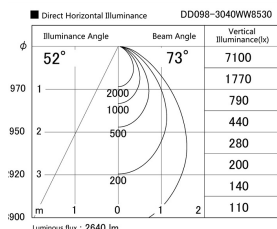

Item no. DD098-3040WW8530

Series Name: Φ 150 Spark

White Reflector

Installation	Recessed mount
Type	
Fixture wattage	30.3W
Beam angle	73 deg
Color Temp.	3000K
CRI	Ra>85
Luminous	2639 lm
Body	Die-cast aluminum alloy
Body finish	N/A
Trim finish	White
Reflector finish	White
IP Rate	IP20
Light source	COB module
Input Voltage	AC220~240V
Dimming Type	Non-Dimmable
Certificate	CE, CCC
Cut Hole	150mm

Height (Weight)	
65.3W	152 (1.5kg)
48.5W	152 (1.5kg)
44.3W	132 (1.3kg)
33.8W	132 (1.3kg)
30.3W	132 (1.3kg)
23.0W	102 (1.0kg)