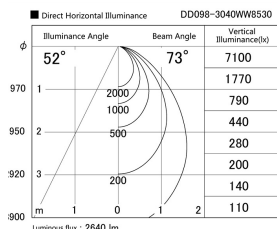

Item no. DD098-3040WW8530

Series Name:  $\Phi$ 150 Spark

White Reflector

Installation	Recessed mount
Type	$\Phi$ 150 Spark
Fixture wattage	30.3W
Beam angle	73 deg
Color Temp.	3000K
CRI	Ra>85
Luminous	2639 lm
Body	Die-cast aluminum alloy
Body finish	N/A
Trim finish	White
Reflector finish	White
IP Rate	IP20
Light source	COB module
Input Voltage	AC220~240V
Dimming Type	Non-Dimmable
Certificate	CE, CCC
Cut Hole	150mm

Height (Weight)	
65.3W	152 (1.5kg)
48.5W	152 (1.5kg)
44.3W	132 (1.3kg)
33.8W	132 (1.3kg)
30.3W	132 (1.3kg)
23.0W	102 (1.0kg)