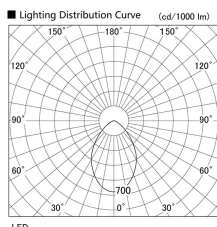

Item no. DD098-3040WW8535

Series Name:  $\Phi$ 150 Spark

White Reflector

Installation	Recessed mount
Type	
Fixture wattage	30.3W
Beam angle	73 deg
Color Temp.	3500K
CRI	Ra>85
Luminous	2692 lm
Body	Die-cast aluminum alloy
Body finish	N/A
Trim finish	White
Reflector finish	White
IP Rate	IP20
Light source	COB module
Input Voltage	AC220~240V
Dimming Type	Non-Dimmable
Certificate	CE, CCC
Cut Hole	150mm

Height (Weight)	
65.3W	152 (1.5kg)
48.5W	152 (1.5kg)
44.3W	132 (1.3kg)
33.8W	132 (1.3kg)
30.3W	132 (1.3kg)
23.0W	102 (1.0kg)