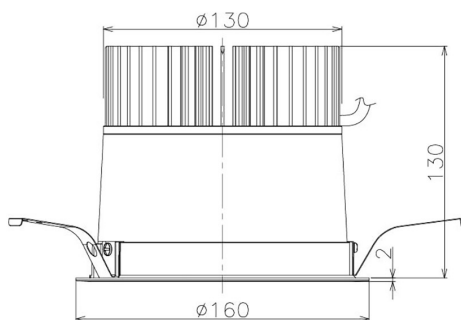

Item no. DD098-3040WW8535

Series Name:  $\Phi$ 150 Spark

White Reflector

Installation	Recessed mount
Type	
Fixture wattage	30.3W
Beam angle	73 deg
Color Temp.	3500K
CRI	Ra>85
Luminous	2692 lm
Body	Die-cast aluminum alloy
Body finish	N/A
Trim finish	White
Reflector finish	White
IP Rate	IP20
Light source	COB module
Input Voltage	AC220~240V
Dimming Type	Non-Dimmable
Certificate	CE, CCC
Cut Hole	150mm

Height (Weight)	
65.3W	152 (1.5kg)
48.5W	152 (1.5kg)
44.3W	132 (1.3kg)
33.8W	132 (1.3kg)
30.3W	132 (1.3kg)
23.0W	102 (1.0kg)