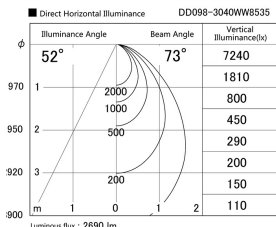

Item no. DD098-3040WW8535

Series Name:  $\Phi$ 150 Spark

White Reflector

Installation	Recessed mount
Type	
Fixture wattage	30.3W
Beam angle	73 deg
Color Temp.	3500K
CRI	Ra>85
Luminous	2692 lm
Body	Die-cast aluminum alloy
Body finish	N/A
Trim finish	White
Reflector finish	White
IP Rate	IP20
Light source	COB module
Input Voltage	AC220~240V
Dimming Type	Non-Dimmable
Certificate	CE, CCC
Cut Hole	150mm

Height (Weight)	
65.3W	152 (1.5kg)
48.5W	152 (1.5kg)
44.3W	132 (1.3kg)
33.8W	132 (1.3kg)
30.3W	132 (1.3kg)
23.0W	102 (1.0kg)