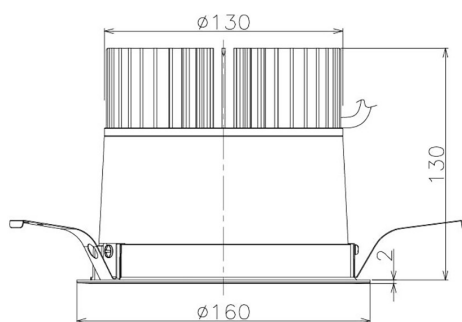

Item no. DD098-3040WW8540

Series Name: Φ 150 Spark

White Reflector

Installation	Recessed mount
Type	
Fixture wattage	30.3W
Beam angle	73 deg
Color Temp.	4000K
CRI	Ra>85
Luminous	2718 lm
Body	Die-cast aluminum alloy
Body finish	N/A
Trim finish	White
Reflector finish	White
IP Rate	IP20
Light source	COB module
Input Voltage	AC220~240V
Dimming Type	Non-Dimmable
Certificate	CE, CCC
Cut Hole	150mm

Height (Weight)	
65.3W	152 (1.5kg)
48.5W	152 (1.5kg)
44.3W	132 (1.3kg)
33.8W	132 (1.3kg)
30.3W	132 (1.3kg)
23.0W	102 (1.0kg)