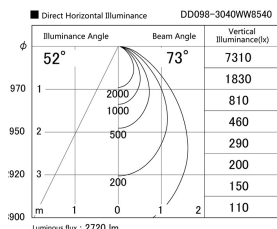

Item no. DD098-3040WW8540

Series Name: Φ 150 Spark

White Reflector

Installation	Recessed mount
Type	
Fixture wattage	30.3W
Beam angle	73 deg
Color Temp.	4000K
CRI	Ra>85
Luminous	2718 lm
Body	Die-cast aluminum alloy
Body finish	N/A
Trim finish	White
Reflector finish	White
IP Rate	IP20
Light source	COB module
Input Voltage	AC220~240V
Dimming Type	Non-Dimmable
Certificate	CE, CCC
Cut Hole	150mm

Height (Weight)	
65.3W	152 (1.5kg)
48.5W	152 (1.5kg)
44.3W	132 (1.3kg)
33.8W	132 (1.3kg)
30.3W	132 (1.3kg)
23.0W	102 (1.0kg)