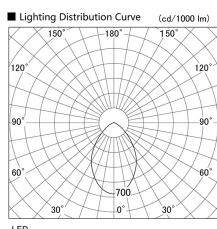

Item no. DD098-3040WW8540

Series Name: Φ 150 Spark

White Reflector

Installation	Recessed mount
Type	
Fixture wattage	30.3W
Beam angle	73 deg
Color Temp.	4000K
CRI	Ra>85
Luminous	2718 lm
Body	Die-cast aluminum alloy
Body finish	N/A
Trim finish	White
Reflector finish	White
IP Rate	IP20
Light source	COB module
Input Voltage	AC220~240V
Dimming Type	Non-Dimmable
Certificate	CE, CCC
Cut Hole	150mm

Height (Weight)	
65.3W	152 (1.5kg)
48.5W	152 (1.5kg)
44.3W	132 (1.3kg)
33.8W	132 (1.3kg)
30.3W	132 (1.3kg)
23.0W	102 (1.0kg)