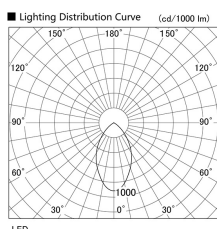

Item no. DD098-3060DW8527

Series Name:  $\Phi$ 150 Spark

Dark Mirror Reflector

Installation	Recessed mount
Type	
Fixture wattage	30.3W
Beam angle	61 deg
Color Temp.	2700K
CRI	Ra>85
Luminous	2636 lm
Body	Die-cast aluminum alloy
Body finish	N/A
Trim finish	White
Reflector finish	Dark Mirror
IP Rate	IP20
Light source	COB module
Input Voltage	AC220~240V
Dimming Type	Non-Dimmable
Certificate	CE, CCC
Cut Hole	150mm

Height (Weight)	
65.3W	152 (1.5kg)
48.5W	152 (1.5kg)
44.3W	132 (1.3kg)
33.8W	132 (1.3kg)
30.3W	132 (1.3kg)
23.0W	102 (1.0kg)