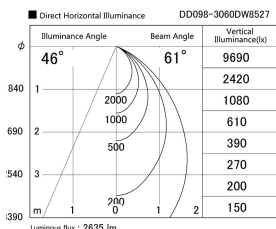

Item no. DD098-3060DW8527

Series Name:  $\Phi$ 150 Spark

Dark Mirror Reflector

Installation	Recessed mount
Type	
Fixture wattage	30.3W
Beam angle	61 deg
Color Temp.	2700K
CRI	Ra>85
Luminous	2636 lm
Body	Die-cast aluminum alloy
Body finish	N/A
Trim finish	White
Reflector finish	Dark Mirror
IP Rate	IP20
Light source	COB module
Input Voltage	AC220~240V
Dimming Type	Non-Dimmable
Certificate	CE, CCC
Cut Hole	150mm

Height (Weight)	
65.3W	152 (1.5kg)
48.5W	152 (1.5kg)
44.3W	132 (1.3kg)
33.8W	132 (1.3kg)
30.3W	132 (1.3kg)
23.0W	102 (1.0kg)