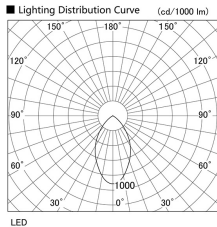

Item no. DD098-3060DW8530

Series Name: Φ 150 Spark

Dark Mirror Reflector

Installation	Recessed mount
Type	Φ 150 Spark
Fixture wattage	30.3W
Beam angle	61 deg
Color Temp.	3000K
CRI	Ra>85
Luminous	2745 lm
Body	Die-cast aluminum alloy
Body finish	N/A
Trim finish	White
Reflector finish	Dark Mirror
IP Rate	IP20
Light source	COB module
Input Voltage	AC220~240V
Dimming Type	Non-Dimmable
Certificate	CE, CCC
Cut Hole	150mm

Height (Weight)	
65.3W	152 (1.5kg)
48.5W	152 (1.5kg)
44.3W	132 (1.3kg)
33.8W	132 (1.3kg)
30.3W	132 (1.3kg)
23.0W	102 (1.0kg)