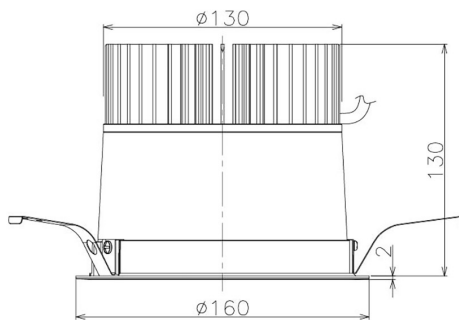

Item no. DD098-3060DW8530

Series Name: Φ 150 Spark

Dark Mirror Reflector

Installation	Recessed mount
Type	Φ 150 Spark
Fixture wattage	30.3W
Beam angle	61 deg
Color Temp.	3000K
CRI	Ra>85
Luminous	2745 lm
Body	Die-cast aluminum alloy
Body finish	N/A
Trim finish	White
Reflector finish	Dark Mirror
IP Rate	IP20
Light source	COB module
Input Voltage	AC220~240V
Dimming Type	Non-Dimmable
Certificate	CE, CCC
Cut Hole	150mm

Height (Weight)	
65.3W	152 (1.5kg)
48.5W	152 (1.5kg)
44.3W	132 (1.3kg)
33.8W	132 (1.3kg)
30.3W	132 (1.3kg)
23.0W	102 (1.0kg)