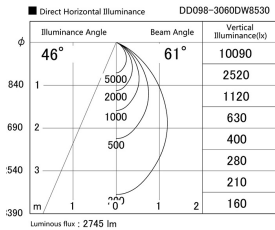

Item no. DD098-3060DW8530

Series Name: Φ 150 Spark

Dark Mirror Reflector

Installation	Recessed mount
Type	
Fixture wattage	30.3W
Beam angle	61 deg
Color Temp.	3000K
CRI	Ra>85
Luminous	2745 lm
Body	Die-cast aluminum alloy
Body finish	N/A
Trim finish	White
Reflector finish	Dark Mirror
IP Rate	IP20
Light source	COB module
Input Voltage	AC220~240V
Dimming Type	Non-Dimmable
Certificate	CE, CCC
Cut Hole	150mm

Height (Weight)	
65.3W	152 (1.5kg)
48.5W	152 (1.5kg)
44.3W	132 (1.3kg)
33.8W	132 (1.3kg)
30.3W	132 (1.3kg)
23.0W	102 (1.0kg)