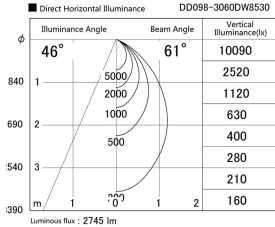

Item no. DD098-3060DW8530

Series Name: Φ 150 Spark

Dark Mirror Reflector

Installation	Recessed mount
Type	Φ 150 Spark
Fixture wattage	30.3W
Beam angle	61 deg
Color Temp.	3000K
CRI	Ra>85
Luminous	2745 lm
Body	Die-cast aluminum alloy
Body finish	N/A
Trim finish	White
Reflector finish	Dark Mirror
IP Rate	IP20
Light source	COB module
Input Voltage	AC220~240V
Dimming Type	Non-Dimmable
Certificate	CE, CCC
Cut Hole	150mm

Height (Weight)	
65.3W	152 (1.5kg)
48.5W	152 (1.5kg)
44.3W	132 (1.3kg)
33.8W	132 (1.3kg)
30.3W	132 (1.3kg)
23.0W	102 (1.0kg)