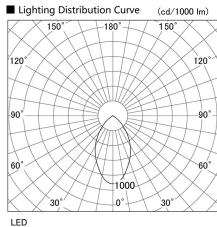

Item no. DD098-3060DW8530

Series Name: Φ 150 Spark

Dark Mirror Reflector

Installation	Recessed mount
Type	
Fixture wattage	30.3W
Beam angle	61 deg
Color Temp.	3000K
CRI	Ra>85
Luminous	2745 lm
Body	Die-cast aluminum alloy
Body finish	N/A
Trim finish	White
Reflector finish	Dark Mirror
IP Rate	IP20
Light source	COB module
Input Voltage	AC220~240V
Dimming Type	Non-Dimmable
Certificate	CE, CCC
Cut Hole	150mm

Height (Weight)	
65.3W	152 (1.5kg)
48.5W	152 (1.5kg)
44.3W	132 (1.3kg)
33.8W	132 (1.3kg)
30.3W	132 (1.3kg)
23.0W	102 (1.0kg)