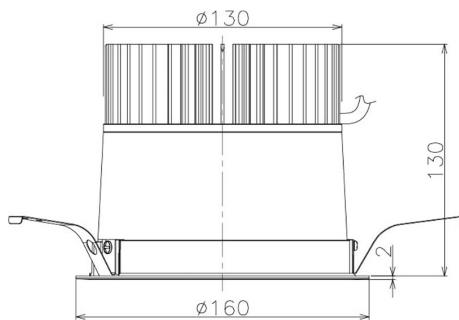

Item no. DD098-3060DW8530

Series Name: Φ 150 Spark

Dark Mirror Reflector

Installation	Recessed mount
Type	
Fixture wattage	30.3W
Beam angle	61 deg
Color Temp.	3000K
CRI	Ra>85
Luminous	2745 lm
Body	Die-cast aluminum alloy
Body finish	N/A
Trim finish	White
Reflector finish	Dark Mirror
IP Rate	IP20
Light source	COB module
Input Voltage	AC220~240V
Dimming Type	Non-Dimmable
Certificate	CE, CCC
Cut Hole	150mm

Height (Weight)	
65.3W	152 (1.5kg)
48.5W	152 (1.5kg)
44.3W	132 (1.3kg)
33.8W	132 (1.3kg)
30.3W	132 (1.3kg)
23.0W	102 (1.0kg)