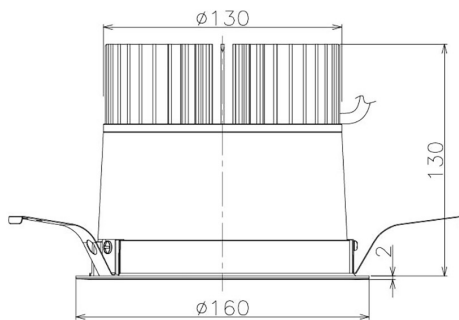

Item no. DD098-3060DW8535

Series Name:  $\Phi$ 150 Spark

Dark Mirror Reflector

Installation	Recessed mount
Type	$\Phi$ 150 Spark
Fixture wattage	30.3W
Beam angle	61 deg
Color Temp.	3500K
CRI	Ra>85
Luminous	2800 lm
Body	Die-cast aluminum alloy
Body finish	N/A
Trim finish	White
Reflector finish	Dark Mirror
IP Rate	IP20
Light source	COB module
Input Voltage	AC220~240V
Dimming Type	Non-Dimmable
Certificate	CE, CCC
Cut Hole	150mm

Height (Weight)	
65.3W	152 (1.5kg)
48.5W	152 (1.5kg)
44.3W	132 (1.3kg)
33.8W	132 (1.3kg)
30.3W	132 (1.3kg)
23.0W	102 (1.0kg)