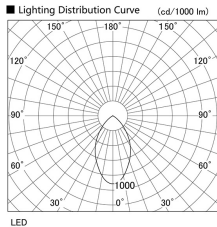

Item no. DD098-3060DW8535

Series Name:  $\Phi$ 150 Spark

Dark Mirror Reflector

Installation	Recessed mount
Type	$\Phi$ 150 Spark
Fixture wattage	30.3W
Beam angle	61 deg
Color Temp.	3500K
CRI	Ra>85
Luminous	2800 lm
Body	Die-cast aluminum alloy
Body finish	N/A
Trim finish	White
Reflector finish	Dark Mirror
IP Rate	IP20
Light source	COB module
Input Voltage	AC220~240V
Dimming Type	Non-Dimmable
Certificate	CE, CCC
Cut Hole	150mm

Height (Weight)	
65.3W	152 (1.5kg)
48.5W	152 (1.5kg)
44.3W	132 (1.3kg)
33.8W	132 (1.3kg)
30.3W	132 (1.3kg)
23.0W	102 (1.0kg)