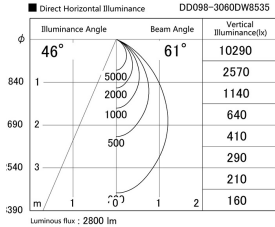

Item no. DD098-3060DW8535

Series Name:  $\Phi$ 150 Spark

Dark Mirror Reflector

Installation	Recessed mount
Type	$\Phi$ 150 Spark
Fixture wattage	30.3W
Beam angle	61 deg
Color Temp.	3500K
CRI	Ra>85
Luminous	2800 lm
Body	Die-cast aluminum alloy
Body finish	N/A
Trim finish	White
Reflector finish	Dark Mirror
IP Rate	IP20
Light source	COB module
Input Voltage	AC220~240V
Dimming Type	Non-Dimmable
Certificate	CE, CCC
Cut Hole	150mm

Height (Weight)	
65.3W	152 (1.5kg)
48.5W	152 (1.5kg)
44.3W	132 (1.3kg)
33.8W	132 (1.3kg)
30.3W	132 (1.3kg)
23.0W	102 (1.0kg)