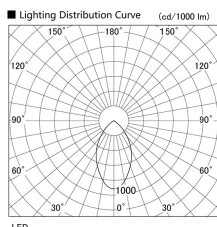

Item no. DD098-3060DW8535

Series Name: Φ 150 Spark

Dark Mirror Reflector

Installation	Recessed mount
Type	
Fixture wattage	30.3W
Beam angle	61 deg
Color Temp.	3500K
CRI	Ra>85
Luminous	2800 lm
Body	Die-cast aluminum alloy
Body finish	N/A
Trim finish	White
Reflector finish	Dark Mirror
IP Rate	IP20
Light source	COB module
Input Voltage	AC220~240V
Dimming Type	Non-Dimmable
Certificate	CE, CCC
Cut Hole	150mm

Height (Weight)	
65.3W	152 (1.5kg)
48.5W	152 (1.5kg)
44.3W	132 (1.3kg)
33.8W	132 (1.3kg)
30.3W	132 (1.3kg)
23.0W	102 (1.0kg)