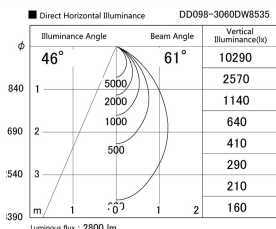

Item no. DD098-3060DW8535

Series Name: Φ 150 Spark

Dark Mirror Reflector

Installation	Recessed mount
Type	
Fixture wattage	30.3W
Beam angle	61 deg
Color Temp.	3500K
CRI	Ra>85
Luminous	2800 lm
Body	Die-cast aluminum alloy
Body finish	N/A
Trim finish	White
Reflector finish	Dark Mirror
IP Rate	IP20
Light source	COB module
Input Voltage	AC220~240V
Dimming Type	Non-Dimmable
Certificate	CE, CCC
Cut Hole	150mm

Height (Weight)	
65.3W	152 (1.5kg)
48.5W	152 (1.5kg)
44.3W	132 (1.3kg)
33.8W	132 (1.3kg)
30.3W	132 (1.3kg)
23.0W	102 (1.0kg)