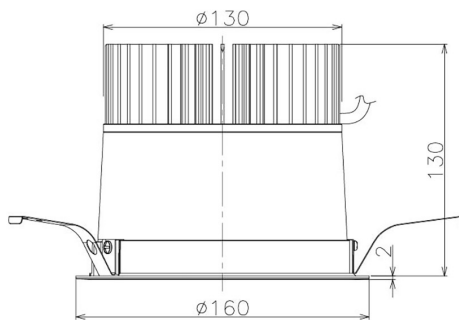

Item no. DD098-3060DW8540

Series Name: Φ 150 Spark

Dark Mirror Reflector

Installation	Recessed mount
Type	Φ 150 Spark
Fixture wattage	30.3W
Beam angle	61 deg
Color Temp.	4000K
CRI	Ra>85
Luminous	2828 lm
Body	Die-cast aluminum alloy
Body finish	N/A
Trim finish	White
Reflector finish	Dark Mirror
IP Rate	IP20
Light source	COB module
Input Voltage	AC220~240V
Dimming Type	Non-Dimmable
Certificate	CE, CCC
Cut Hole	150mm

Height (Weight)	
65.3W	152 (1.5kg)
48.5W	152 (1.5kg)
44.3W	132 (1.3kg)
33.8W	132 (1.3kg)
30.3W	132 (1.3kg)
23.0W	102 (1.0kg)