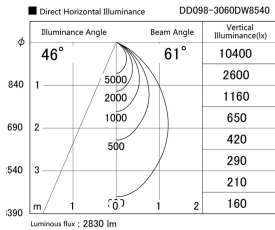

Item no. DD098-3060DW8540

Series Name: Φ 150 Spark

Dark Mirror Reflector

Installation	Recessed mount
Type	Φ 150 Spark
Fixture wattage	30.3W
Beam angle	61 deg
Color Temp.	4000K
CRI	Ra>85
Luminous	2828 lm
Body	Die-cast aluminum alloy
Body finish	N/A
Trim finish	White
Reflector finish	Dark Mirror
IP Rate	IP20
Light source	COB module
Input Voltage	AC220~240V
Dimming Type	Non-Dimmable
Certificate	CE, CCC
Cut Hole	150mm

Height (Weight)	
65.3W	152 (1.5kg)
48.5W	152 (1.5kg)
44.3W	132 (1.3kg)
33.8W	132 (1.3kg)
30.3W	132 (1.3kg)
23.0W	102 (1.0kg)