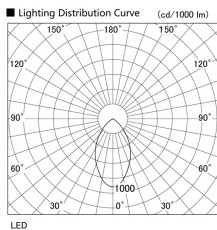

Item no. DD098-3060DW8540

Series Name: Φ 150 Spark

Dark Mirror Reflector

Installation	Recessed mount
Type	
Fixture wattage	30.3W
Beam angle	61 deg
Color Temp.	4000K
CRI	Ra>85
Luminous	2828 lm
Body	Die-cast aluminum alloy
Body finish	N/A
Trim finish	White
Reflector finish	Dark Mirror
IP Rate	IP20
Light source	COB module
Input Voltage	AC220~240V
Dimming Type	Non-Dimmable
Certificate	CE, CCC
Cut Hole	150mm

Height (Weight)	
65.3W	152 (1.5kg)
48.5W	152 (1.5kg)
44.3W	132 (1.3kg)
33.8W	132 (1.3kg)
30.3W	132 (1.3kg)
23.0W	102 (1.0kg)