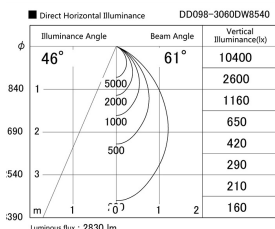

Item no. DD098-3060DW8540

Series Name:  $\Phi$ 150 Spark

Dark Mirror Reflector

Installation	Recessed mount
Type	
Fixture wattage	30.3W
Beam angle	61 deg
Color Temp.	4000K
CRI	Ra>85
Luminous	2828 lm
Body	Die-cast aluminum alloy
Body finish	N/A
Trim finish	White
Reflector finish	Dark Mirror
IP Rate	IP20
Light source	COB module
Input Voltage	AC220~240V
Dimming Type	Non-Dimmable
Certificate	CE, CCC
Cut Hole	150mm

Height (Weight)	
65.3W	152 (1.5kg)
48.5W	152 (1.5kg)
44.3W	132 (1.3kg)
33.8W	132 (1.3kg)
30.3W	132 (1.3kg)
23.0W	102 (1.0kg)