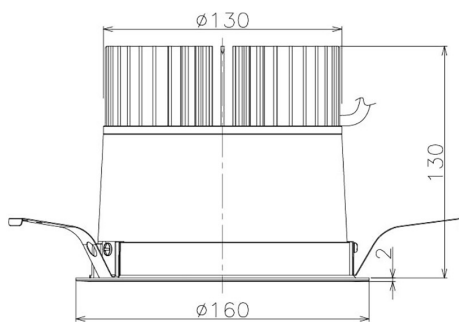

Item no. DD098-3060DW8540

Series Name: Φ 150 Spark

Dark Mirror Reflector

Installation	Recessed mount
Type	
Fixture wattage	30.3W
Beam angle	61 deg
Color Temp.	4000K
CRI	Ra>85
Luminous	2828 lm
Body	Die-cast aluminum alloy
Body finish	N/A
Trim finish	White
Reflector finish	Dark Mirror
IP Rate	IP20
Light source	COB module
Input Voltage	AC220~240V
Dimming Type	Non-Dimmable
Certificate	CE, CCC
Cut Hole	150mm

Height (Weight)	
65.3W	152 (1.5kg)
48.5W	152 (1.5kg)
44.3W	132 (1.3kg)
33.8W	132 (1.3kg)
30.3W	132 (1.3kg)
23.0W	102 (1.0kg)