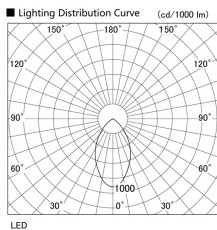

Item no. DD098-3060DW8540

Series Name: Φ 150 Spark

Dark Mirror Reflector

Installation	Recessed mount
Type	Φ 150 Spark
Fixture wattage	30.3W
Beam angle	61 deg
Color Temp.	4000K
CRI	Ra>85
Luminous	2828 lm
Body	Die-cast aluminum alloy
Body finish	N/A
Trim finish	White
Reflector finish	Dark Mirror
IP Rate	IP20
Light source	COB module
Input Voltage	AC220~240V
Dimming Type	Non-Dimmable
Certificate	CE, CCC
Cut Hole	150mm

Height (Weight)	
65.3W	152 (1.5kg)
48.5W	152 (1.5kg)
44.3W	132 (1.3kg)
33.8W	132 (1.3kg)
30.3W	132 (1.3kg)
23.0W	102 (1.0kg)