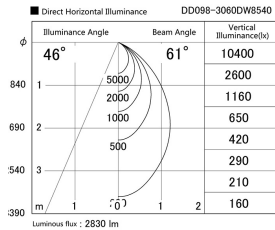

Item no. DD098-3060DW8540

Series Name: Φ 150 Spark

Dark Mirror Reflector

Installation	Recessed mount
Type	
Fixture wattage	30.3W
Beam angle	61 deg
Color Temp.	4000K
CRI	Ra>85
Luminous	2828 lm
Body	Die-cast aluminum alloy
Body finish	N/A
Trim finish	White
Reflector finish	Dark Mirror
IP Rate	IP20
Light source	COB module
Input Voltage	AC220~240V
Dimming Type	Non-Dimmable
Certificate	CE, CCC
Cut Hole	150mm

Height (Weight)	
65.3W	152 (1.5kg)
48.5W	152 (1.5kg)
44.3W	132 (1.3kg)
33.8W	132 (1.3kg)
30.3W	132 (1.3kg)
23.0W	102 (1.0kg)