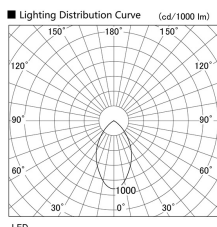

Item no. DD098-3060DW8540

Series Name:  $\Phi$ 150 Spark

Dark Mirror Reflector

Installation	Recessed mount
Type	
Fixture wattage	30.3W
Beam angle	61 deg
Color Temp.	4000K
CRI	Ra>85
Luminous	2828 lm
Body	Die-cast aluminum alloy
Body finish	N/A
Trim finish	White
Reflector finish	Dark Mirror
IP Rate	IP20
Light source	COB module
Input Voltage	AC220~240V
Dimming Type	Non-Dimmable
Certificate	CE, CCC
Cut Hole	150mm

Height (Weight)	
65.3W	152 (1.5kg)
48.5W	152 (1.5kg)
44.3W	132 (1.3kg)
33.8W	132 (1.3kg)
30.3W	132 (1.3kg)
23.0W	102 (1.0kg)