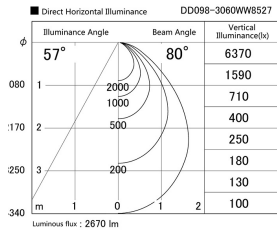

Item no. DD098-3060WW8527

Series Name: Φ 150 Spark

White Reflector

Installation	Recessed mount
Type	
Fixture wattage	30.3W
Beam angle	80 deg
Color Temp.	2700K
CRI	Ra>85
Luminous	2672 lm
Body	Die-cast aluminum alloy
Body finish	N/A
Trim finish	White
Reflector finish	White
IP Rate	IP20
Light source	COB module
Input Voltage	AC220~240V
Dimming Type	Non-Dimmable
Certificate	CE, CCC
Cut Hole	150mm

Height (Weight)	
65.3W	152 (1.5kg)
48.5W	152 (1.5kg)
44.3W	132 (1.3kg)
33.8W	132 (1.3kg)
30.3W	132 (1.3kg)
23.0W	102 (1.0kg)