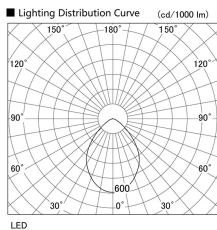

Item no. DD098-3060WW8527

Series Name: Φ 150 Spark

White Reflector

Installation	Recessed mount
Type	
Fixture wattage	30.3W
Beam angle	80 deg
Color Temp.	2700K
CRI	Ra>85
Luminous	2672 lm
Body	Die-cast aluminum alloy
Body finish	N/A
Trim finish	White
Reflector finish	White
IP Rate	IP20
Light source	COB module
Input Voltage	AC220~240V
Dimming Type	Non-Dimmable
Certificate	CE, CCC
Cut Hole	150mm

Height (Weight)	
65.3W	152 (1.5kg)
48.5W	152 (1.5kg)
44.3W	132 (1.3kg)
33.8W	132 (1.3kg)
30.3W	132 (1.3kg)
23.0W	102 (1.0kg)