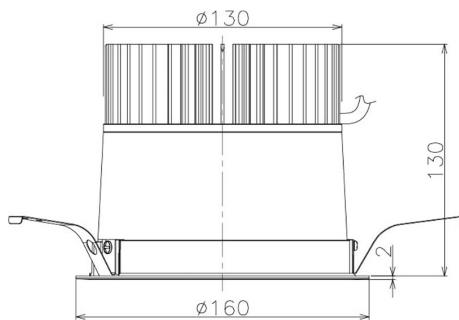

Item no. DD098-3060WW8527

Series Name: Φ 150 Spark

White Reflector

Installation	Recessed mount
Type	
Fixture wattage	30.3W
Beam angle	80 deg
Color Temp.	2700K
CRI	Ra>85
Luminous	2672 lm
Body	Die-cast aluminum alloy
Body finish	N/A
Trim finish	White
Reflector finish	White
IP Rate	IP20
Light source	COB module
Input Voltage	AC220~240V
Dimming Type	Non-Dimmable
Certificate	CE, CCC
Cut Hole	150mm

Height (Weight)	
65.3W	152 (1.5kg)
48.5W	152 (1.5kg)
44.3W	132 (1.3kg)
33.8W	132 (1.3kg)
30.3W	132 (1.3kg)
23.0W	102 (1.0kg)