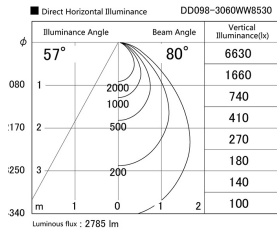

Item no. DD098-3060WW8530

Series Name:  $\Phi$ 150 Spark

White Reflector

Installation	Recessed mount
Type	
Fixture wattage	30.3W
Beam angle	80 deg
Color Temp.	3000K
CRI	Ra>85
Luminous	2783 lm
Body	Die-cast aluminum alloy
Body finish	N/A
Trim finish	White
Reflector finish	White
IP Rate	IP20
Light source	COB module
Input Voltage	AC220~240V
Dimming Type	Non-Dimmable
Certificate	CE, CCC
Cut Hole	150mm

Height (Weight)	
65.3W	152 (1.5kg)
48.5W	152 (1.5kg)
44.3W	132 (1.3kg)
33.8W	132 (1.3kg)
30.3W	132 (1.3kg)
23.0W	102 (1.0kg)