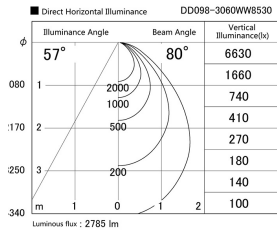

Item no. DD098-3060WW8530

Series Name: Φ 150 Spark

White Reflector

Installation	Recessed mount
Type	Φ 150 Spark
Fixture wattage	30.3W
Beam angle	80 deg
Color Temp.	3000K
CRI	Ra>85
Luminous	2783 lm
Body	Die-cast aluminum alloy
Body finish	N/A
Trim finish	White
Reflector finish	White
IP Rate	IP20
Light source	COB module
Input Voltage	AC220~240V
Dimming Type	Non-Dimmable
Certificate	CE, CCC
Cut Hole	150mm

Height (Weight)	
65.3W	152 (1.5kg)
48.5W	152 (1.5kg)
44.3W	132 (1.3kg)
33.8W	132 (1.3kg)
30.3W	132 (1.3kg)
23.0W	102 (1.0kg)