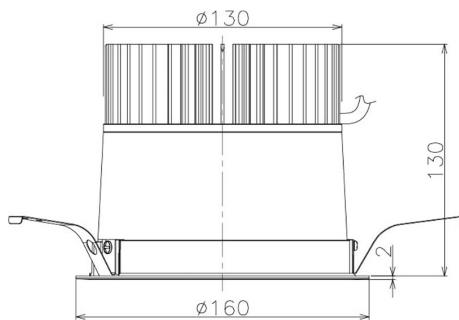

Item no. DD098-3060WW8530

Series Name:  $\Phi$ 150 Spark

White Reflector

Installation	Recessed mount
Type	
Fixture wattage	30.3W
Beam angle	80 deg
Color Temp.	3000K
CRI	Ra>85
Luminous	2783 lm
Body	Die-cast aluminum alloy
Body finish	N/A
Trim finish	White
Reflector finish	White
IP Rate	IP20
Light source	COB module
Input Voltage	AC220~240V
Dimming Type	Non-Dimmable
Certificate	CE, CCC
Cut Hole	150mm

Height (Weight)	
65.3W	152 (1.5kg)
48.5W	152 (1.5kg)
44.3W	132 (1.3kg)
33.8W	132 (1.3kg)
30.3W	132 (1.3kg)
23.0W	102 (1.0kg)