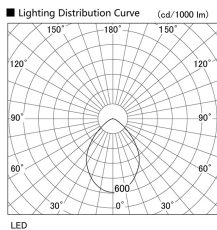

Item no. DD098-3060WW8530

Series Name:  $\Phi$ 150 Spark

White Reflector

Installation	Recessed mount
Type	
Fixture wattage	30.3W
Beam angle	80 deg
Color Temp.	3000K
CRI	Ra>85
Luminous	2783 lm
Body	Die-cast aluminum alloy
Body finish	N/A
Trim finish	White
Reflector finish	White
IP Rate	IP20
Light source	COB module
Input Voltage	AC220~240V
Dimming Type	Non-Dimmable
Certificate	CE, CCC
Cut Hole	150mm

Height (Weight)	
65.3W	152 (1.5kg)
48.5W	152 (1.5kg)
44.3W	132 (1.3kg)
33.8W	132 (1.3kg)
30.3W	132 (1.3kg)
23.0W	102 (1.0kg)