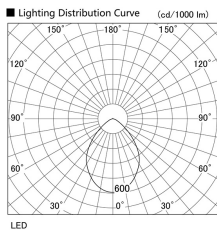

Item no. DD098-3060WW8530

Series Name: Φ 150 Spark

White Reflector

Installation	Recessed mount
Type	Φ 150 Spark
Fixture wattage	30.3W
Beam angle	80 deg
Color Temp.	3000K
CRI	Ra>85
Luminous	2783 lm
Body	Die-cast aluminum alloy
Body finish	N/A
Trim finish	White
Reflector finish	White
IP Rate	IP20
Light source	COB module
Input Voltage	AC220~240V
Dimming Type	Non-Dimmable
Certificate	CE, CCC
Cut Hole	150mm

Height (Weight)	
65.3W	152 (1.5kg)
48.5W	152 (1.5kg)
44.3W	132 (1.3kg)
33.8W	132 (1.3kg)
30.3W	132 (1.3kg)
23.0W	102 (1.0kg)