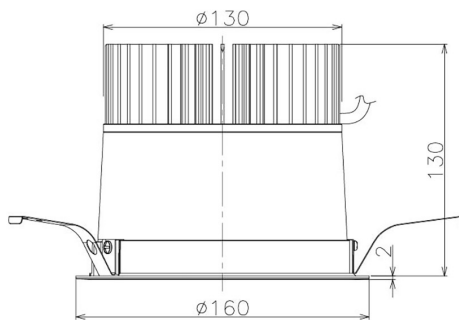

Item no. DD098-3060WW8530

Series Name: Φ 150 Spark

White Reflector

Installation	Recessed mount
Type	Φ 150 Spark
Fixture wattage	30.3W
Beam angle	80 deg
Color Temp.	3000K
CRI	Ra>85
Luminous	2783 lm
Body	Die-cast aluminum alloy
Body finish	N/A
Trim finish	White
Reflector finish	White
IP Rate	IP20
Light source	COB module
Input Voltage	AC220~240V
Dimming Type	Non-Dimmable
Certificate	CE, CCC
Cut Hole	150mm

Height (Weight)	
65.3W	152 (1.5kg)
48.5W	152 (1.5kg)
44.3W	132 (1.3kg)
33.8W	132 (1.3kg)
30.3W	132 (1.3kg)
23.0W	102 (1.0kg)