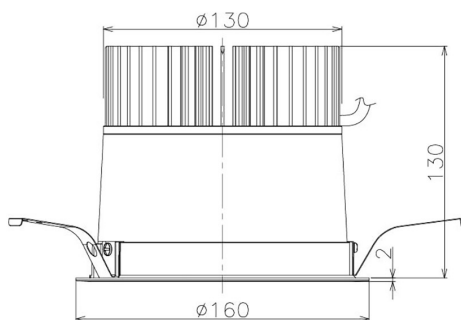

Item no. DD098-3060WW8535

Series Name: Φ 150 Spark

White Reflector

Installation	Recessed mount
Type	
Fixture wattage	30.3W
Beam angle	80 deg
Color Temp.	3500K
CRI	Ra>85
Luminous	2839 lm
Body	Die-cast aluminum alloy
Body finish	N/A
Trim finish	White
Reflector finish	White
IP Rate	IP20
Light source	COB module
Input Voltage	AC220~240V
Dimming Type	Non-Dimmable
Certificate	CE, CCC
Cut Hole	150mm

Height (Weight)	
65.3W	152 (1.5kg)
48.5W	152 (1.5kg)
44.3W	132 (1.3kg)
33.8W	132 (1.3kg)
30.3W	132 (1.3kg)
23.0W	102 (1.0kg)