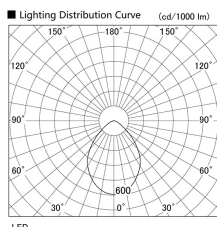

Item no. DD098-3060WW8535

Series Name: Φ 150 Spark

White Reflector

Installation	Recessed mount
Type	
Fixture wattage	30.3W
Beam angle	80 deg
Color Temp.	3500K
CRI	Ra>85
Luminous	2839 lm
Body	Die-cast aluminum alloy
Body finish	N/A
Trim finish	White
Reflector finish	White
IP Rate	IP20
Light source	COB module
Input Voltage	AC220~240V
Dimming Type	Non-Dimmable
Certificate	CE, CCC
Cut Hole	150mm

Height (Weight)	
65.3W	152 (1.5kg)
48.5W	152 (1.5kg)
44.3W	132 (1.3kg)
33.8W	132 (1.3kg)
30.3W	132 (1.3kg)
23.0W	102 (1.0kg)