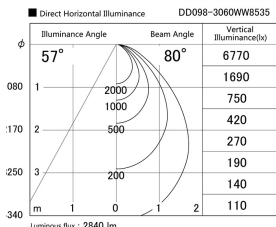

Item no. DD098-3060WW8535

Series Name: Φ 150 Spark

White Reflector

Installation	Recessed mount
Type	
Fixture wattage	30.3W
Beam angle	80 deg
Color Temp.	3500K
CRI	Ra>85
Luminous	2839 lm
Body	Die-cast aluminum alloy
Body finish	N/A
Trim finish	White
Reflector finish	White
IP Rate	IP20
Light source	COB module
Input Voltage	AC220~240V
Dimming Type	Non-Dimmable
Certificate	CE, CCC
Cut Hole	150mm

Height (Weight)	
65.3W	152 (1.5kg)
48.5W	152 (1.5kg)
44.3W	132 (1.3kg)
33.8W	132 (1.3kg)
30.3W	132 (1.3kg)
23.0W	102 (1.0kg)