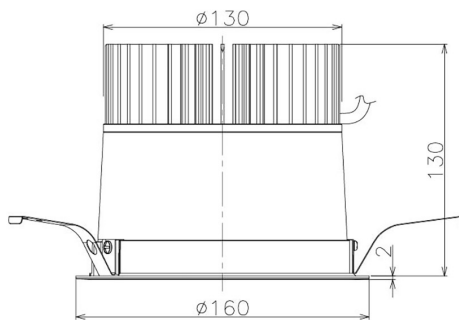

Item no. DD098-3060WW8540

Series Name: Φ 150 Spark

White Reflector

Installation	Recessed mount
Type	Φ 150 Spark
Fixture wattage	30.3W
Beam angle	80 deg
Color Temp.	4000K
CRI	Ra>85
Luminous	2866 lm
Body	Die-cast aluminum alloy
Body finish	N/A
Trim finish	White
Reflector finish	White
IP Rate	IP20
Light source	COB module
Input Voltage	AC220~240V
Dimming Type	Non-Dimmable
Certificate	CE, CCC
Cut Hole	150mm

Height (Weight)	
65.3W	152 (1.5kg)
48.5W	152 (1.5kg)
44.3W	132 (1.3kg)
33.8W	132 (1.3kg)
30.3W	132 (1.3kg)
23.0W	102 (1.0kg)