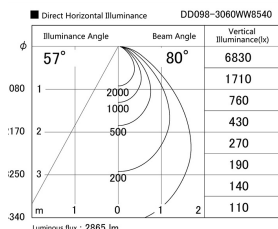

Item no. DD098-3060WW8540

Series Name:  $\Phi$ 150 Spark

White Reflector

Installation	Recessed mount
Type	
Fixture wattage	30.3W
Beam angle	80 deg
Color Temp.	4000K
CRI	Ra>85
Luminous	2866 lm
Body	Die-cast aluminum alloy
Body finish	N/A
Trim finish	White
Reflector finish	White
IP Rate	IP20
Light source	COB module
Input Voltage	AC220~240V
Dimming Type	Non-Dimmable
Certificate	CE, CCC
Cut Hole	150mm

Height (Weight)	
65.3W	152 (1.5kg)
48.5W	152 (1.5kg)
44.3W	132 (1.3kg)
33.8W	132 (1.3kg)
30.3W	132 (1.3kg)
23.0W	102 (1.0kg)