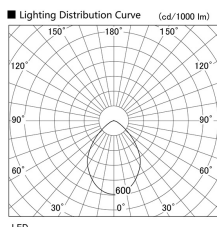

Item no. DD098-3060WW8540

Series Name:  $\Phi$ 150 Spark

White Reflector

Installation	Recessed mount
Type	
Fixture wattage	30.3W
Beam angle	80 deg
Color Temp.	4000K
CRI	Ra>85
Luminous	2866 lm
Body	Die-cast aluminum alloy
Body finish	N/A
Trim finish	White
Reflector finish	White
IP Rate	IP20
Light source	COB module
Input Voltage	AC220~240V
Dimming Type	Non-Dimmable
Certificate	CE, CCC
Cut Hole	150mm

Height (Weight)	
65.3W	152 (1.5kg)
48.5W	152 (1.5kg)
44.3W	132 (1.3kg)
33.8W	132 (1.3kg)
30.3W	132 (1.3kg)
23.0W	102 (1.0kg)