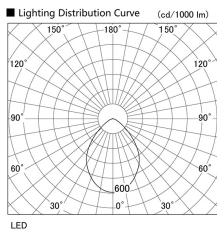

Item no. DD098-3060WW8540

Series Name: Φ 150 Spark

White Reflector

Installation	Recessed mount
Type	Φ 150 Spark
Fixture wattage	30.3W
Beam angle	80 deg
Color Temp.	4000K
CRI	Ra>85
Luminous	2866 lm
Body	Die-cast aluminum alloy
Body finish	N/A
Trim finish	White
Reflector finish	White
IP Rate	IP20
Light source	COB module
Input Voltage	AC220~240V
Dimming Type	Non-Dimmable
Certificate	CE, CCC
Cut Hole	150mm

Height (Weight)	
65.3W	152 (1.5kg)
48.5W	152 (1.5kg)
44.3W	132 (1.3kg)
33.8W	132 (1.3kg)
30.3W	132 (1.3kg)
23.0W	102 (1.0kg)