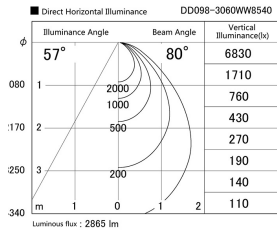

Item no. DD098-3060WW8540

Series Name: Φ 150 Spark

White Reflector

Installation	Recessed mount
Type	Φ 150 Spark
Fixture wattage	30.3W
Beam angle	80 deg
Color Temp.	4000K
CRI	Ra>85
Luminous	2866 lm
Body	Die-cast aluminum alloy
Body finish	N/A
Trim finish	White
Reflector finish	White
IP Rate	IP20
Light source	COB module
Input Voltage	AC220~240V
Dimming Type	Non-Dimmable
Certificate	CE, CCC
Cut Hole	150mm

Height (Weight)	
65.3W	152 (1.5kg)
48.5W	152 (1.5kg)
44.3W	132 (1.3kg)
33.8W	132 (1.3kg)
30.3W	132 (1.3kg)
23.0W	102 (1.0kg)