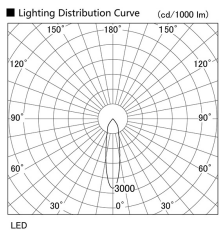

Item no. DD098-3420DW8527

Series Name: Φ 150 Spark

Dark Mirror Reflector

Installation	Recessed mount
Type	Φ 150 Spark
Fixture wattage	33.8W
Beam angle	23 deg
Color Temp.	2700K
CRI	Ra>85
Luminous	3005 lm
Body	Die-cast aluminum alloy
Body finish	N/A
Trim finish	White
Reflector finish	Dark Mirror
IP Rate	IP20
Light source	COB module
Input Voltage	AC220~240V
Dimming Type	Non-Dimmable
Certificate	CE, CCC
Cut Hole	150mm

Height (Weight)	
65.3W	152 (1.5kg)
48.5W	152 (1.5kg)
44.3W	132 (1.3kg)
33.8W	132 (1.3kg)
30.3W	132 (1.3kg)
23.0W	102 (1.0kg)