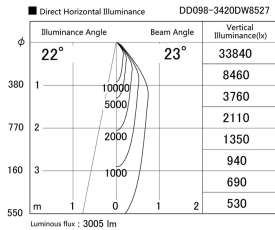

Item no. DD098-3420DW8527

Series Name: Φ 150 Spark

Dark Mirror Reflector

Installation	Recessed mount
Type	Φ 150 Spark
Fixture wattage	33.8W
Beam angle	23 deg
Color Temp.	2700K
CRI	Ra>85
Luminous	3005 lm
Body	Die-cast aluminum alloy
Body finish	N/A
Trim finish	White
Reflector finish	Dark Mirror
IP Rate	IP20
Light source	COB module
Input Voltage	AC220~240V
Dimming Type	Non-Dimmable
Certificate	CE, CCC
Cut Hole	150mm

Height (Weight)	
65.3W	152 (1.5kg)
48.5W	152 (1.5kg)
44.3W	132 (1.3kg)
33.8W	132 (1.3kg)
30.3W	132 (1.3kg)
23.0W	102 (1.0kg)