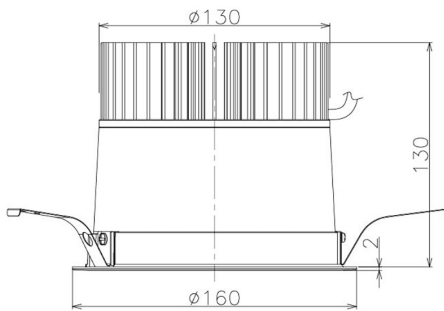

Item no. DD098-3420DW8527

Series Name: Φ 150 Spark

Dark Mirror Reflector

Installation	Recessed mount
Type	Φ 150 Spark
Fixture wattage	33.8W
Beam angle	23 deg
Color Temp.	2700K
CRI	Ra>85
Luminous	3005 lm
Body	Die-cast aluminum alloy
Body finish	N/A
Trim finish	White
Reflector finish	Dark Mirror
IP Rate	IP20
Light source	COB module
Input Voltage	AC220~240V
Dimming Type	Non-Dimmable
Certificate	CE, CCC
Cut Hole	150mm

Height (Weight)	
65.3W	152 (1.5kg)
48.5W	152 (1.5kg)
44.3W	132 (1.3kg)
33.8W	132 (1.3kg)
30.3W	132 (1.3kg)
23.0W	102 (1.0kg)