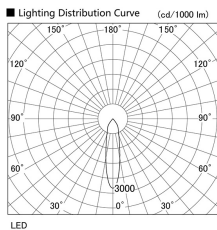

Item no. DD098-3420DW8530

Series Name: Φ 150 Spark

Dark Mirror Reflector

Installation	Recessed mount
Type	
Fixture wattage	33.8W
Beam angle	23 deg
Color Temp.	3000K
CRI	Ra>85
Luminous	3130 lm
Body	Die-cast aluminum alloy
Body finish	N/A
Trim finish	White
Reflector finish	Dark Mirror
IP Rate	IP20
Light source	COB module
Input Voltage	AC220~240V
Dimming Type	Non-Dimmable
Certificate	CE, CCC
Cut Hole	150mm

Height (Weight)	
65.3W	152 (1.5kg)
48.5W	152 (1.5kg)
44.3W	132 (1.3kg)
33.8W	132 (1.3kg)
30.3W	132 (1.3kg)
23.0W	102 (1.0kg)