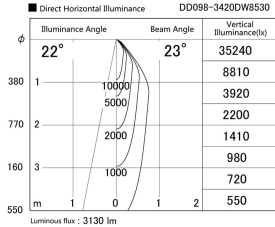

Item no. DD098-3420DW8530

Series Name: Φ 150 Spark

Dark Mirror Reflector

Installation	Recessed mount
Type	
Fixture wattage	33.8W
Beam angle	23 deg
Color Temp.	3000K
CRI	Ra>85
Luminous	3130 lm
Body	Die-cast aluminum alloy
Body finish	N/A
Trim finish	White
Reflector finish	Dark Mirror
IP Rate	IP20
Light source	COB module
Input Voltage	AC220~240V
Dimming Type	Non-Dimmable
Certificate	CE, CCC
Cut Hole	150mm

Height (Weight)	
65.3W	152 (1.5kg)
48.5W	152 (1.5kg)
44.3W	132 (1.3kg)
33.8W	132 (1.3kg)
30.3W	132 (1.3kg)
23.0W	102 (1.0kg)