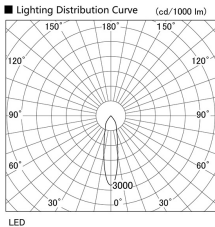

Item no. DD098-3420DW8530

Series Name: Φ 150 Spark

Dark Mirror Reflector

Installation	Recessed mount
Type	
Fixture wattage	33.8W
Beam angle	23 deg
Color Temp.	3000K
CRI	Ra>85
Luminous	3130 lm
Body	Die-cast aluminum alloy
Body finish	N/A
Trim finish	White
Reflector finish	Dark Mirror
IP Rate	IP20
Light source	COB module
Input Voltage	AC220~240V
Dimming Type	Non-Dimmable
Certificate	CE, CCC
Cut Hole	150mm

Height (Weight)	
65.3W	152 (1.5kg)
48.5W	152 (1.5kg)
44.3W	132 (1.3kg)
33.8W	132 (1.3kg)
30.3W	132 (1.3kg)
23.0W	102 (1.0kg)