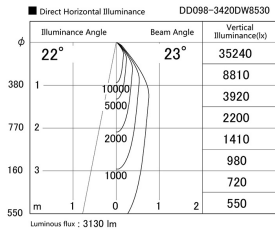

Item no. DD098-3420DW8530

Series Name: Φ 150 Spark

Dark Mirror Reflector

Installation	Recessed mount
Type	
Fixture wattage	33.8W
Beam angle	23 deg
Color Temp.	3000K
CRI	Ra>85
Luminous	3130 lm
Body	Die-cast aluminum alloy
Body finish	N/A
Trim finish	White
Reflector finish	Dark Mirror
IP Rate	IP20
Light source	COB module
Input Voltage	AC220~240V
Dimming Type	Non-Dimmable
Certificate	CE, CCC
Cut Hole	150mm

Height (Weight)	
65.3W	152 (1.5kg)
48.5W	152 (1.5kg)
44.3W	132 (1.3kg)
33.8W	132 (1.3kg)
30.3W	132 (1.3kg)
23.0W	102 (1.0kg)