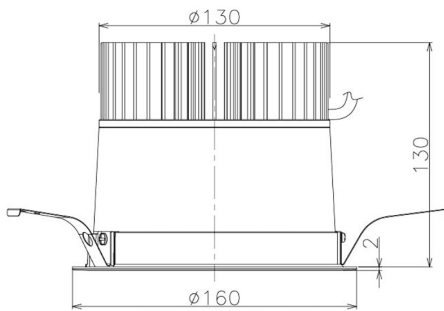

Item no. DD098-3420DW8530

Series Name: Φ 150 Spark

Dark Mirror Reflector

Installation	Recessed mount
Type	
Fixture wattage	33.8W
Beam angle	23 deg
Color Temp.	3000K
CRI	Ra>85
Luminous	3130 lm
Body	Die-cast aluminum alloy
Body finish	N/A
Trim finish	White
Reflector finish	Dark Mirror
IP Rate	IP20
Light source	COB module
Input Voltage	AC220~240V
Dimming Type	Non-Dimmable
Certificate	CE, CCC
Cut Hole	150mm

Height (Weight)	
65.3W	152 (1.5kg)
48.5W	152 (1.5kg)
44.3W	132 (1.3kg)
33.8W	132 (1.3kg)
30.3W	132 (1.3kg)
23.0W	102 (1.0kg)