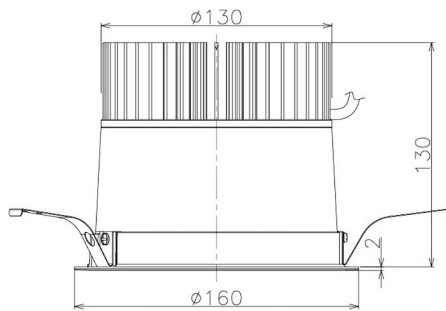

Item no. DD098-3420DW8535

Series Name: Φ 150 Spark

Dark Mirror Reflector

Installation	Recessed mount
Type	Φ 150 Spark
Fixture wattage	33.8W
Beam angle	23 deg
Color Temp.	3500K
CRI	Ra>85
Luminous	3192 lm
Body	Die-cast aluminum alloy
Body finish	N/A
Trim finish	White
Reflector finish	Dark Mirror
IP Rate	IP20
Light source	COB module
Input Voltage	AC220~240V
Dimming Type	Non-Dimmable
Certificate	CE, CCC
Cut Hole	150mm

Height (Weight)	
65.3W	152 (1.5kg)
48.5W	152 (1.5kg)
44.3W	132 (1.3kg)
33.8W	132 (1.3kg)
30.3W	132 (1.3kg)
23.0W	102 (1.0kg)