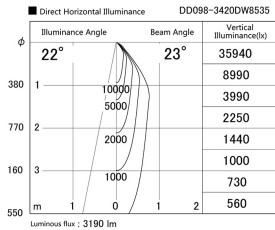

Item no. DD098-3420DW8535

Series Name: Φ 150 Spark

Dark Mirror Reflector

Installation	Recessed mount
Type	Φ 150 Spark
Fixture wattage	33.8W
Beam angle	23 deg
Color Temp.	3500K
CRI	Ra>85
Luminous	3192 lm
Body	Die-cast aluminum alloy
Body finish	N/A
Trim finish	White
Reflector finish	Dark Mirror
IP Rate	IP20
Light source	COB module
Input Voltage	AC220~240V
Dimming Type	Non-Dimmable
Certificate	CE, CCC
Cut Hole	150mm

Height (Weight)	
65.3W	152 (1.5kg)
48.5W	152 (1.5kg)
44.3W	132 (1.3kg)
33.8W	132 (1.3kg)
30.3W	132 (1.3kg)
23.0W	102 (1.0kg)