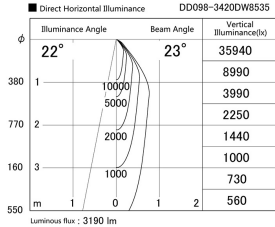

Item no. DD098-3420DW8535

Series Name:  $\Phi$ 150 Spark

Dark Mirror Reflector

Installation	Recessed mount
Type	$\Phi$ 150 Spark
Fixture wattage	33.8W
Beam angle	23 deg
Color Temp.	3500K
CRI	Ra>85
Luminous	3192 lm
Body	Die-cast aluminum alloy
Body finish	N/A
Trim finish	White
Reflector finish	Dark Mirror
IP Rate	IP20
Light source	COB module
Input Voltage	AC220~240V
Dimming Type	Non-Dimmable
Certificate	CE, CCC
Cut Hole	150mm

Height (Weight)	
65.3W	152 (1.5kg)
48.5W	152 (1.5kg)
44.3W	132 (1.3kg)
33.8W	132 (1.3kg)
30.3W	132 (1.3kg)
23.0W	102 (1.0kg)