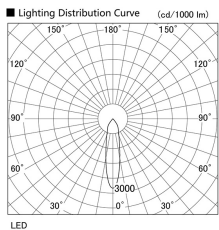

Item no. DD098-3420DW8535

Series Name: Φ 150 Spark

Dark Mirror Reflector

Installation	Recessed mount
Type	Φ 150 Spark
Fixture wattage	33.8W
Beam angle	23 deg
Color Temp.	3500K
CRI	Ra>85
Luminous	3192 lm
Body	Die-cast aluminum alloy
Body finish	N/A
Trim finish	White
Reflector finish	Dark Mirror
IP Rate	IP20
Light source	COB module
Input Voltage	AC220~240V
Dimming Type	Non-Dimmable
Certificate	CE, CCC
Cut Hole	150mm

Height (Weight)	
65.3W	152 (1.5kg)
48.5W	152 (1.5kg)
44.3W	132 (1.3kg)
33.8W	132 (1.3kg)
30.3W	132 (1.3kg)
23.0W	102 (1.0kg)