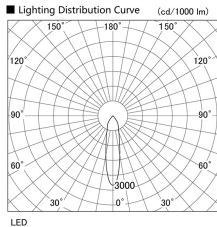

Item no. DD098-3420DW8535

Series Name:  $\Phi$ 150 Spark

Dark Mirror Reflector

Installation	Recessed mount
Type	$\Phi$ 150 Spark
Fixture wattage	33.8W
Beam angle	23 deg
Color Temp.	3500K
CRI	Ra>85
Luminous	3192 lm
Body	Die-cast aluminum alloy
Body finish	N/A
Trim finish	White
Reflector finish	Dark Mirror
IP Rate	IP20
Light source	COB module
Input Voltage	AC220~240V
Dimming Type	Non-Dimmable
Certificate	CE, CCC
Cut Hole	150mm

Height (Weight)	
65.3W	152 (1.5kg)
48.5W	152 (1.5kg)
44.3W	132 (1.3kg)
33.8W	132 (1.3kg)
30.3W	132 (1.3kg)
23.0W	102 (1.0kg)