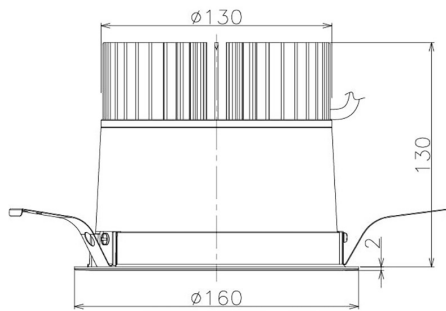

Item no. DD098-3420DW8535

Series Name:  $\Phi$ 150 Spark

Dark Mirror Reflector

Installation	Recessed mount
Type	$\Phi$ 150 Spark
Fixture wattage	33.8W
Beam angle	23 deg
Color Temp.	3500K
CRI	Ra>85
Luminous	3192 lm
Body	Die-cast aluminum alloy
Body finish	N/A
Trim finish	White
Reflector finish	Dark Mirror
IP Rate	IP20
Light source	COB module
Input Voltage	AC220~240V
Dimming Type	Non-Dimmable
Certificate	CE, CCC
Cut Hole	150mm

Height (Weight)	
65.3W	152 (1.5kg)
48.5W	152 (1.5kg)
44.3W	132 (1.3kg)
33.8W	132 (1.3kg)
30.3W	132 (1.3kg)
23.0W	102 (1.0kg)